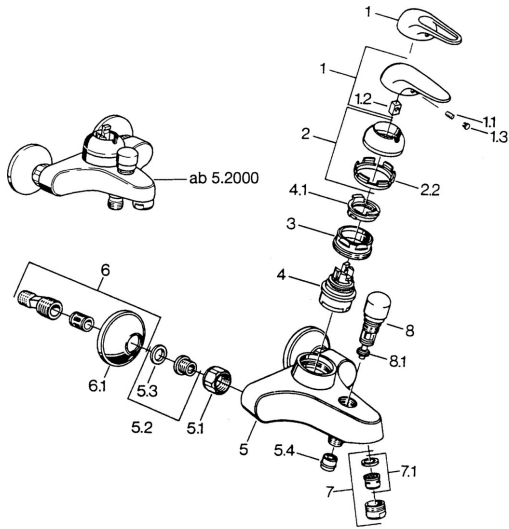

EAN: 4015474656086
static.hansa.com/0778210182

- Bath tub & Shower
- Single-lever
- Wall mounted
- White
- Non-return valve(s)

Technical data

Technical properties

Hot water supply	max. +80°C
Working pressure	0.5-10 bar
Backflow prevention (EN1717)	EB

Spare parts

SP07782100

Name	Code	
2	Covering cap	59906563
2.2	Fixing sleeve	59906695
3	Eye screw, M50x1, SW45	59904775
4	Cartridge, 4.8 eco	59904601
4.1	Hot water limiter	59904759
5.1	Connection nut, G3/4, AF30	59902230
5.2	Seat, G1/2, L, WAF10	59904618
5.3	Retaining ring, 23.9x15.2x2	59902689
5.4	Non-return valve	59905714
6	Eccentric, G3/4xG1/2	59904793
7	Aerator, M24x1 B	59905872
7	Aerator, M28x1 C	59902088
7.1	Aerator, M22/M24	59905873
8	Diverter White Discontinued	59910804
8	Diverter	59910803
8.1	Sealing kit	59904791