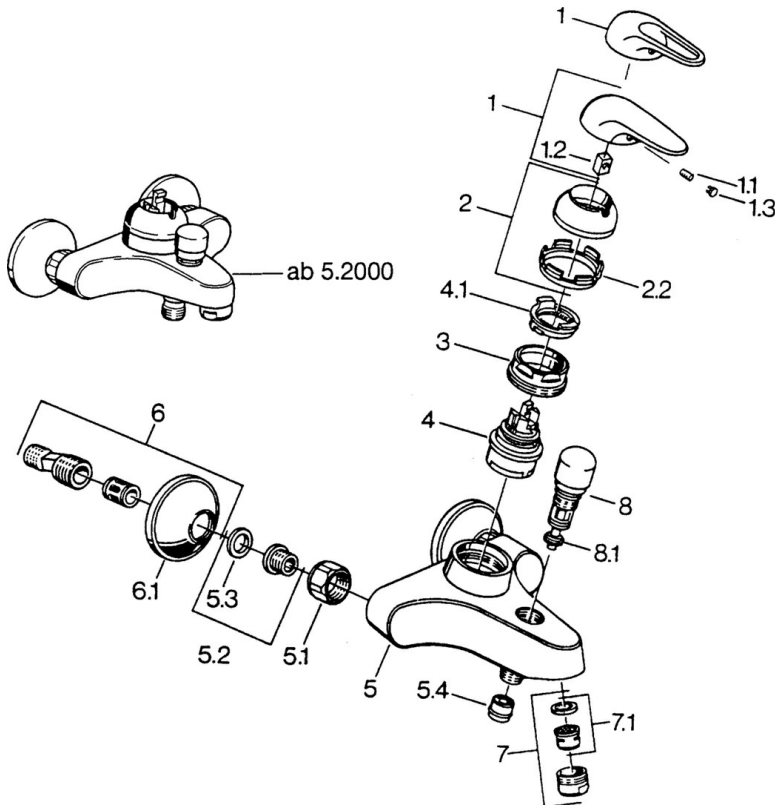

EAN: 4015474656086
static.hansa.com/0778210182

- Bath tub & Shower
- Single-lever
- Wall mounted
- White
- Non-return valve(s)

Technical data

Technical properties

Hot water supply	max. +80°C
Working pressure	0.5-10 bar
Backflow prevention (EN1717)	EB

Spare parts

SP07782100

Name	Code	
2	Covering cap	59906563
2.2	Fixing sleeve	59906695
3	Eye screw, M50x1, SW45	59904775
4	Cartridge, 4.8 eco	59904601
4.1	Hot water limiter	59904759
5.1	Connection nut, G3/4, AF30	59902230
5.2	Seat, G1/2, L, WAF10	59904618
5.3	Retaining ring, 23.9x15.2x2	59902689
5.4	Non-return valve	59905714
6	Eccentric, G3/4xG1/2	59904793
7	Aerator, M24x1 B	59905872
7	Aerator, M28x1 C	59902088
7.1	Aerator, M22/M24	59905873
8	Diverter White Discontinued	59910804
8	Diverter	59910803
8.1	Sealing kit	59904791