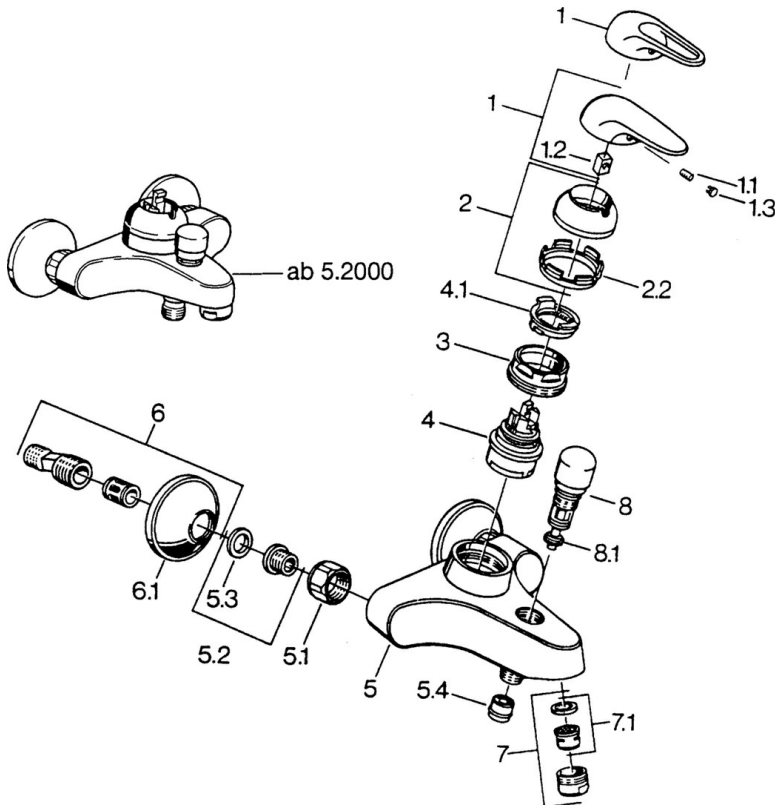

EAN: 4015474656062
static.hansa.com/07782101

- Bath tub & Shower
- Single-lever
- Wall mounted
- Chrome
- Non-return valve(s)

Technical data

Technical properties

| | |
|------------------------------|-------------------|
| Hot water supply | max. +80°C |
| Working pressure | 0.5-10 bar |
| Backflow prevention (EN1717) | EB |

Spare parts

SP07782100

| Name | Code | |
|------|-----------------------------|----------|
| 2 | Covering cap | 59906563 |
| 2.2 | Fixing sleeve | 59906695 |
| 3 | Eye screw, M50x1, SW45 | 59904775 |
| 4 | Cartridge, 4.8 eco | 59904601 |
| 4.1 | Hot water limiter | 59904759 |
| 5.1 | Connection nut, G3/4, AF30 | 59902230 |
| 5.2 | Seat, G1/2, L, WAF10 | 59904618 |
| 5.3 | Retaining ring, 23.9x15.2x2 | 59902689 |
| 5.4 | Non-return valve | 59905714 |
| 6 | Eccentric, G3/4xG1/2 | 59904793 |
| 7 | Aerator, M24x1 B | 59905872 |
| 7 | Aerator, M28x1 C | 59902088 |
| 7.1 | Aerator, M22/M24 | 59905873 |
| 8 | Diverter White Discontinued | 59910804 |
| 8 | Diverter | 59910803 |
| 8.1 | Sealing kit | 59904791 |