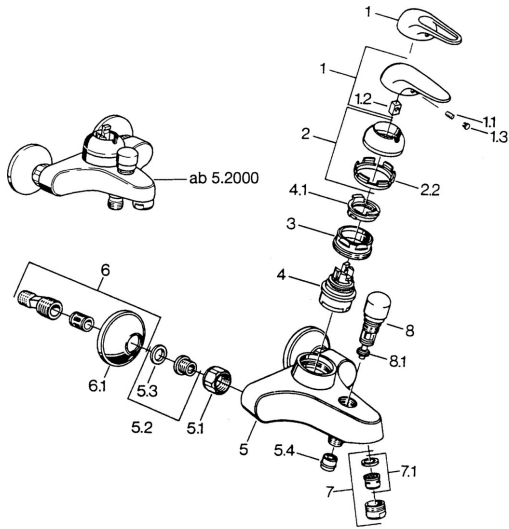

EAN: 4015474656062
static.hansa.com/07782101

- Bath tub & Shower
- Single-lever
- Wall mounted
- Chrome
- Non-return valve(s)

Technical data

Technical properties

| | |
|------------------------------|-------------------|
| Hot water supply | max. +80°C |
| Working pressure | 0.5-10 bar |
| Backflow prevention (EN1717) | EB |

Spare parts

SP07782100

| Name | Code | |
|------|-----------------------------|----------|
| 2 | Covering cap | 59906563 |
| 2.2 | Fixing sleeve | 59906695 |
| 3 | Eye screw, M50x1, SW45 | 59904775 |
| 4 | Cartridge, 4.8 eco | 59904601 |
| 4.1 | Hot water limiter | 59904759 |
| 5.1 | Connection nut, G3/4, AF30 | 59902230 |
| 5.2 | Seat, G1/2, L, WAF10 | 59904618 |
| 5.3 | Retaining ring, 23.9x15.2x2 | 59902689 |
| 5.4 | Non-return valve | 59905714 |
| 6 | Eccentric, G3/4xG1/2 | 59904793 |
| 7 | Aerator, M24x1 B | 59905872 |
| 7 | Aerator, M28x1 C | 59902088 |
| 7.1 | Aerator, M22/M24 | 59905873 |
| 8 | Diverter White Discontinued | 59910804 |
| 8 | Diverter | 59910803 |
| 8.1 | Sealing kit | 59904791 |