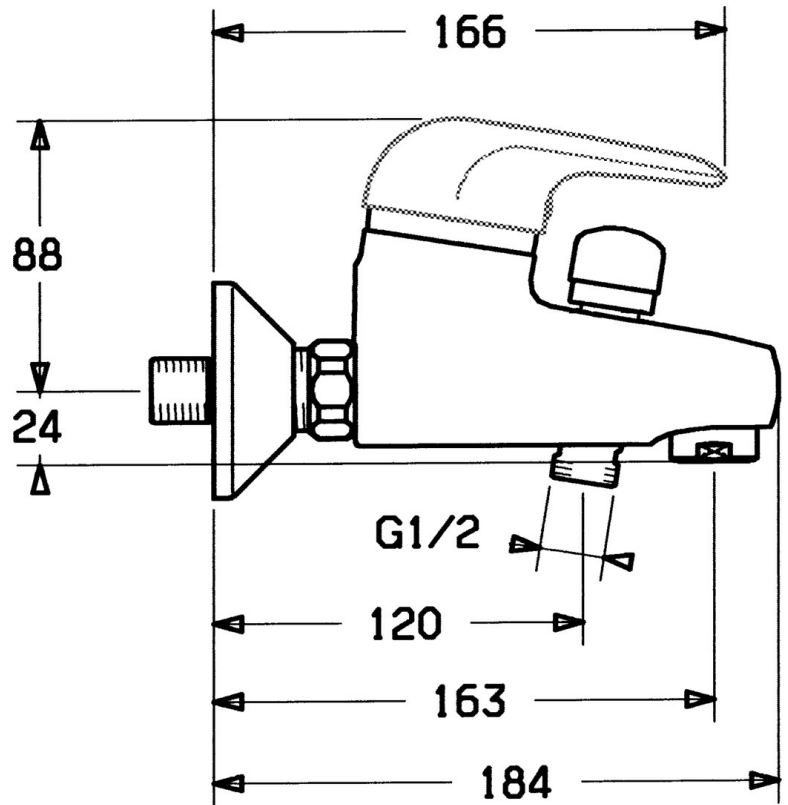

EAN: 4015474657038
static.hansa.com/0778210084

- Bathtub & Shower
- Single-lever
- Wall mounted
- Black
- Non-return valve(s)
- Without operation lever

Technical data

Technical properties

Hot water supply	max. +80°C
Working pressure	0.5-10 bar
Backflow prevention (EN1717)	EB

Spare parts

SP07782100

	Name	Code
2	Covering cap	59906563
2.2	Fixing sleeve	59906695
3	Eye screw, M50x1, SW45	59904775
4	Cartridge, 4.8 eco	59904601
4.1	Hot water limiter	59904759
5.1	Connection nut, G3/4, AF30	59902230
5.2	Seat, G1/2, L, WAF10	59904618
5.3	Retaining ring, 23.9x15.2x2	59902689
5.4	Non-return valve	59905714
6	Eccentric, G3/4xG1/2	59904793
7	Aerator, M24x1 B	59905872
7	Aerator, M28x1 C	59902088
7.1	Aerator, M22/M24	59905873
8	Diverter White Discontinued	59910804
8	Diverter	59910803
8.1	Sealing kit	59904791