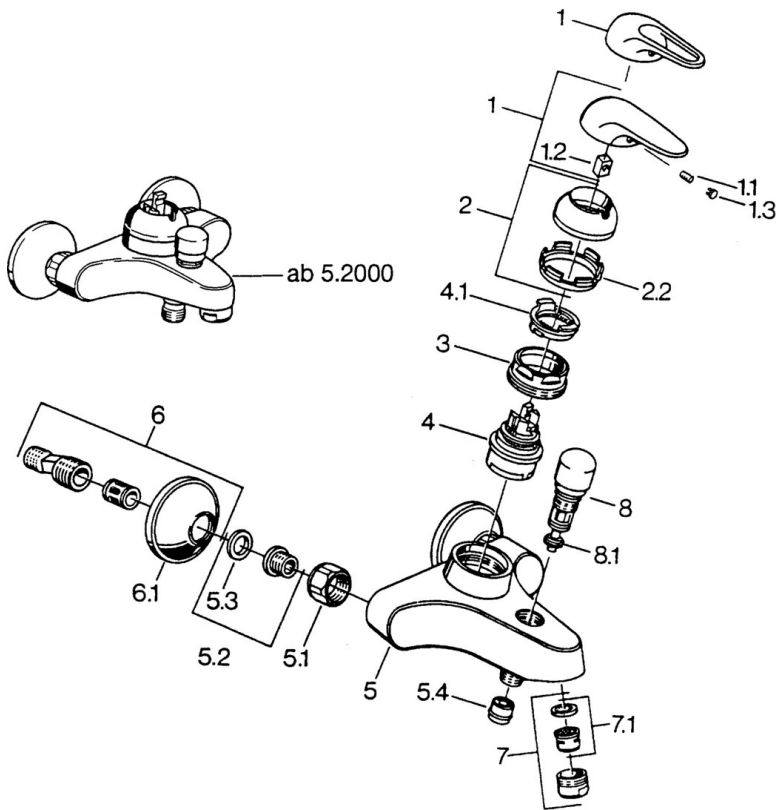

EAN: 4015474657038
static.hansa.com/0778210084

- Bathtub & Shower
- Single-lever
- Wall mounted
- Black
- Non-return valve(s)
- Without operation lever

Technical data

Technical properties

Hot water supply	max. +80°C
Working pressure	0.5-10 bar
Backflow prevention (EN1717)	EB

Spare parts

SP07782100

	Name	Code
2	Covering cap	59906563
2.2	Fixing sleeve	59906695
3	Eye screw, M50x1, SW45	59904775
4	Cartridge, 4.8 eco	59904601
4.1	Hot water limiter	59904759
5.1	Connection nut, G3/4, AF30	59902230
5.2	Seat, G1/2, L, WAF10	59904618
5.3	Retaining ring, 23.9x15.2x2	59902689
5.4	Non-return valve	59905714
6	Eccentric, G3/4xG1/2	59904793
7	Aerator, M24x1 B	59905872
7	Aerator, M28x1 C	59902088
7.1	Aerator, M22/M24	59905873
8	Diverter White Discontinued	59910804
8	Diverter	59910803
8.1	Sealing kit	59904791