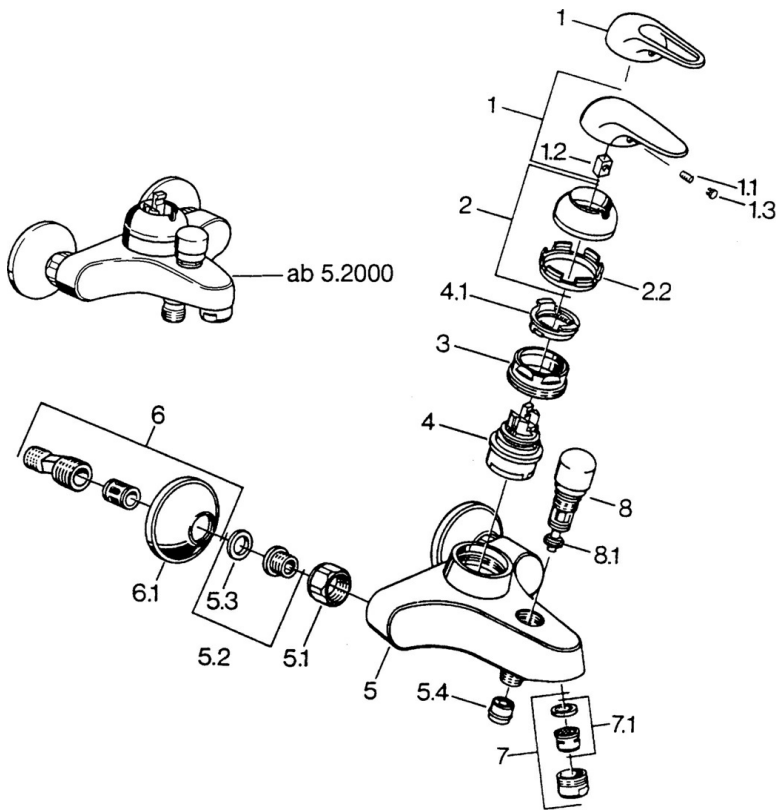

EAN: 4015474656949
static.hansa.com/0778210082

- Bath tub & Shower
- Single-lever
- Wall mounted
- White
- Non-return valve(s)
- Without operation lever

Technical data

Technical properties

Hot water supply	max. +80°C
Working pressure	0.5-10 bar
Backflow prevention (EN1717)	EB

Spare parts

SP07782100

	Name	Code
2	Covering cap	59906563
2.2	Fixing sleeve	59906695
3	Eye screw, M50x1, SW45	59904775
4	Cartridge, 4.8 eco	59904601
4.1	Hot water limiter	59904759
5.1	Connection nut, G3/4, AF30	59902230
5.2	Seat, G1/2, L, WAF10	59904618
5.3	Retaining ring, 23.9x15.2x2	59902689
5.4	Non-return valve	59905714
6	Eccentric, G3/4xG1/2	59904793
7	Aerator, M24x1 B	59905872
7	Aerator, M28x1 C	59902088
7.1	Aerator, M22/M24	59905873
8	Diverter White Discontinued	59910804
8	Diverter	59910803
8.1	Sealing kit	59904791