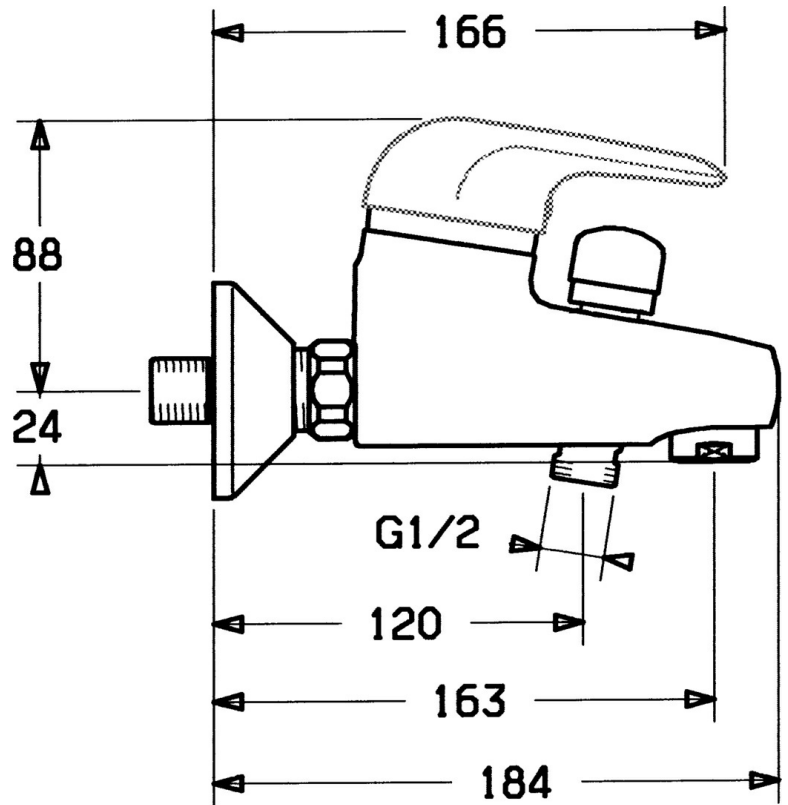

EAN: 4015474656949
static.hansa.com/0778210082

- Bath tub & Shower
- Single-lever
- Wall mounted
- White
- Non-return valve(s)
- Without operation lever

Technical data

Technical properties

Hot water supply	max. +80°C
Working pressure	0.5-10 bar
Backflow prevention (EN1717)	EB

Spare parts

SP07782100

	Name	Code
2	Covering cap	59906563
2.2	Fixing sleeve	59906695
3	Eye screw, M50x1, SW45	59904775
4	Cartridge, 4.8 eco	59904601
4.1	Hot water limiter	59904759
5.1	Connection nut, G3/4, AF30	59902230
5.2	Seat, G1/2, L, WAF10	59904618
5.3	Retaining ring, 23.9x15.2x2	59902689
5.4	Non-return valve	59905714
6	Eccentric, G3/4xG1/2	59904793
7	Aerator, M24x1 B	59905872
7	Aerator, M28x1 C	59902088
7.1	Aerator, M22/M24	59905873
8	Diverter White Discontinued	59910804
8	Diverter	59910803
8.1	Sealing kit	59904791