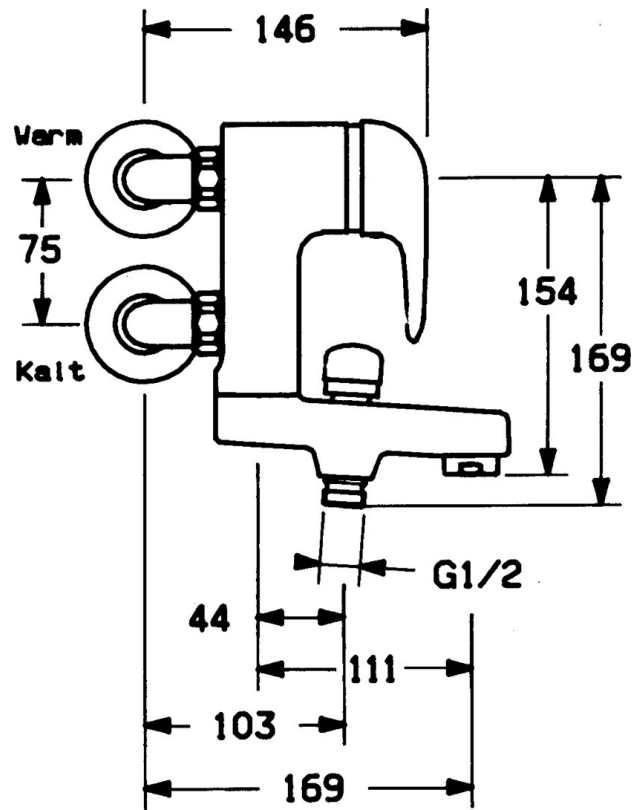

EAN: 4015474675285
static.hansa.com/07772531

- Bath tub & Shower
- Single-lever
- Wall mounted
- Chrome
- Non-return valve(s)
- Silencer(s)

Technical data

Technical properties

Hot water supply	max. +80°C
Working pressure	0.5-10 bar
Backflow prevention (EN1717)	EB

Spare parts

SP01772504

	Name	Code
1	Lever	59913904
1.1	Screw, M5x8, SW2.5	59904755
1.2	Bushing	59904778
1.3	Plug, hot/cold	59906705
2	Covering cap	59906563
2.2	Fixing sleeve	59906695
3	Eye screw, M50x1, SW45	59904775
4	Cartridge, 4.8 eco	59904601
4.1	Hot water limiter	59904759
5.1	Connection nut, G3/4, AF30	59902230
5.2	Seat, G1/2, L, WAF10	59904618
5.3	Retaining ring, 23.9x15.2x2	59902689
5.4	Screw, M4x8 Discontinued	59901419
5.5	O-ring, 18x2.5	59902342
6	Angle coupling Discontinued	59905587
7	Eccentric, G3/4xG1/2	59904793
7.1	Cover flange	59904796
7.2	Silencer	59904792
8	Spout Discontinued	59911383
8.1	Thread nipple, G1/2xM18x1	59911384
8.2	O-ring, d 15x1.2	59911395
8.4	Non-return valve	59905714
9	Aerator, M28x1 D	59907198
10	Diverter	59910803
10.1	Sealing kit	59904791