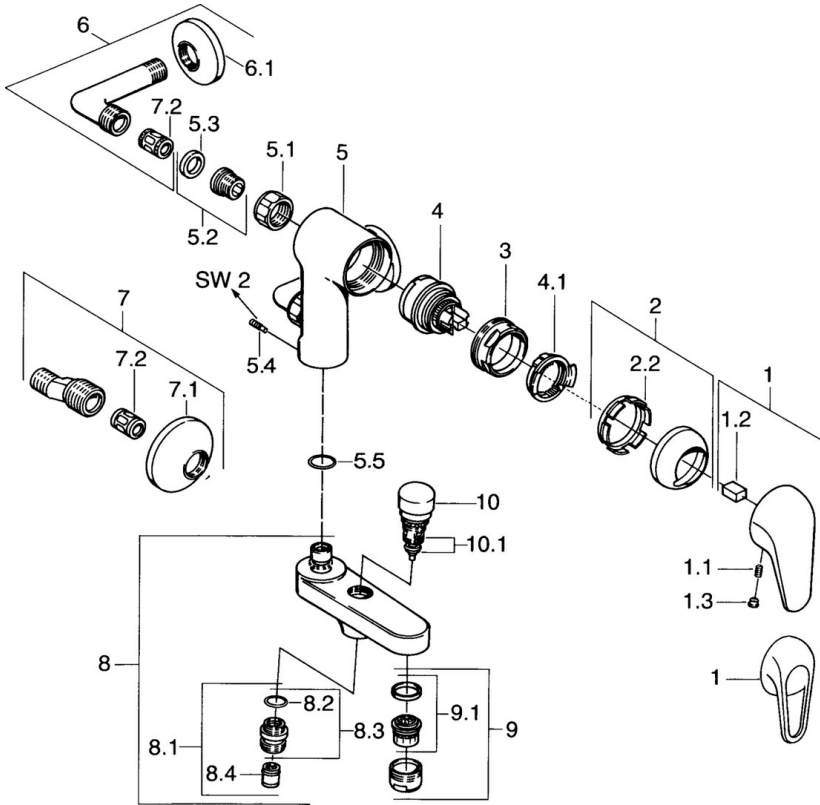

EAN: 4015474675285
static.hansa.com/07772531

- Bath tub & Shower
- Single-lever
- Wall mounted
- Chrome
- Non-return valve(s)
- Silencer(s)

Technical data

Technical properties

Hot water supply	max. +80°C
Working pressure	0.5-10 bar
Backflow prevention (EN1717)	EB

Spare parts

SP01772504

	Name	Code
1	Lever	59913904
1.1	Screw, M5x8, SW2.5	59904755
1.2	Bushing	59904778
1.3	Plug, hot/cold	59906705
2	Covering cap	59906563
2.2	Fixing sleeve	59906695
3	Eye screw, M50x1, SW45	59904775
4	Cartridge, 4.8 eco	59904601
4.1	Hot water limiter	59904759
5.1	Connection nut, G3/4, AF30	59902230
5.2	Seat, G1/2, L, WAF10	59904618
5.3	Retaining ring, 23.9x15.2x2	59902689
5.4	Screw, M4x8 Discontinued	59901419
5.5	O-ring, 18x2.5	59902342
6	Angle coupling Discontinued	59905587
7	Eccentric, G3/4xG1/2	59904793
7.1	Cover flange	59904796
7.2	Silencer	59904792
8	Spout Discontinued	59911383
8.1	Thread nipple, G1/2xM18x1	59911384
8.2	O-ring, d 15x1.2	59911395
8.4	Non-return valve	59905714
9	Aerator, M28x1 D	59907198
10	Diverter	59910803
10.1	Sealing kit	59904791