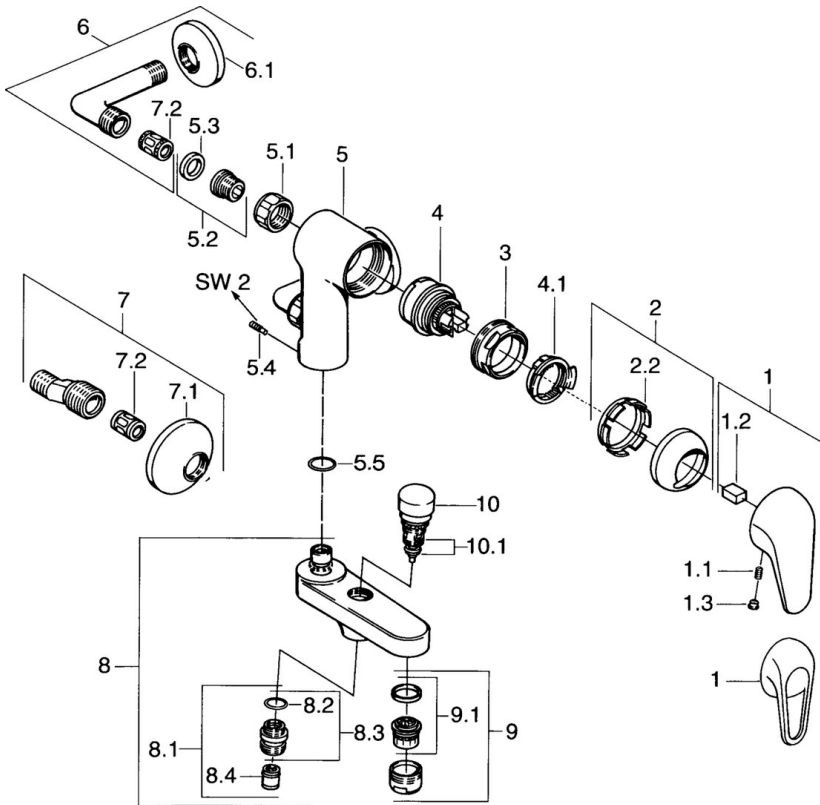

EAN: 4015474675315
static.hansa.com/07772501

- Bath tub & Shower
- Single-lever
- Wall mounted
- Chrome
- Non-return valve(s)
- Silencer(s)

Technical data

Technical properties

| | |
|------------------------------|------------|
| Hot water supply | max. +80°C |
| Working pressure | 0.5-10 bar |
| Backflow prevention (EN1717) | EB |

Spare parts

SP01772504

| | Name | Code |
|------|-----------------------------|----------|
| 1 | Lever | 59913904 |
| 1.1 | Screw, M5x8, SW2.5 | 59904755 |
| 1.2 | Bushing | 59904778 |
| 1.3 | Plug, hot/cold | 59906705 |
| 2 | Covering cap | 59906563 |
| 2.2 | Fixing sleeve | 59906695 |
| 3 | Eye screw, M50x1, SW45 | 59904775 |
| 4 | Cartridge, 4.8 eco | 59904601 |
| 4.1 | Hot water limiter | 59904759 |
| 5.1 | Connection nut, G3/4, AF30 | 59902230 |
| 5.2 | Seat, G1/2, L, WAF10 | 59904618 |
| 5.3 | Retaining ring, 23.9x15.2x2 | 59902689 |
| 5.4 | Screw, M4x8 Discontinued | 59901419 |
| 5.5 | O-ring, 18x2.5 | 59902342 |
| 6 | Angle coupling Discontinued | 59905587 |
| 7 | Eccentric, G3/4xG1/2 | 59904793 |
| 7.1 | Cover flange | 59904796 |
| 7.2 | Silencer | 59904792 |
| 8 | Spout Discontinued | 59911383 |
| 8.1 | Thread nipple, G1/2xM18x1 | 59911384 |
| 8.2 | O-ring, d 15x1.2 | 59911395 |
| 8.4 | Non-return valve | 59905714 |
| 9 | Aerator, M28x1 D | 59907198 |
| 10 | Diverter | 59910803 |
| 10.1 | Sealing kit | 59904791 |