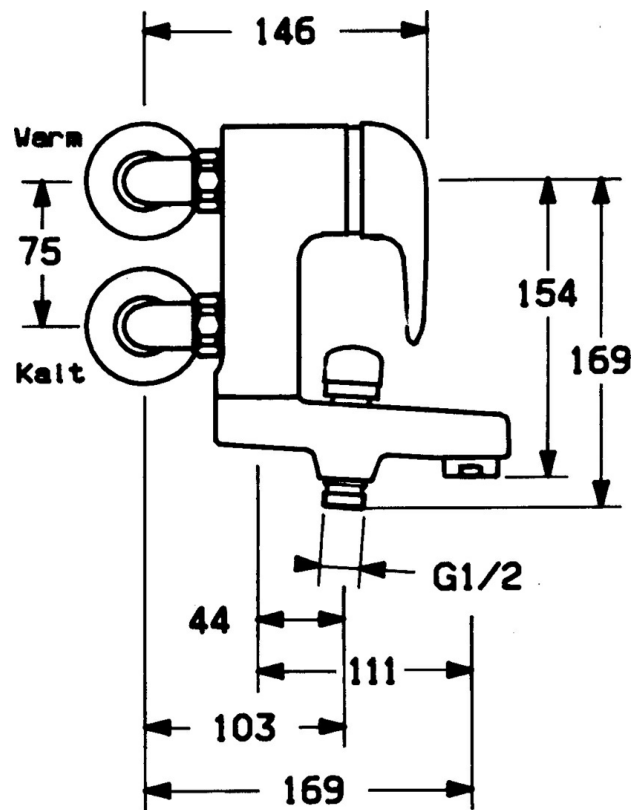

EAN: 4015474675315
static.hansa.com/07772501

- Bath tub & Shower
- Single-lever
- Wall mounted
- Chrome
- Non-return valve(s)
- Silencer(s)

Technical data

Technical properties

| | |
|------------------------------|------------|
| Hot water supply | max. +80°C |
| Working pressure | 0.5-10 bar |
| Backflow prevention (EN1717) | EB |

Spare parts

SP01772504

| | Name | Code |
|------|-----------------------------|----------|
| 1 | Lever | 59913904 |
| 1.1 | Screw, M5x8, SW2.5 | 59904755 |
| 1.2 | Bushing | 59904778 |
| 1.3 | Plug, hot/cold | 59906705 |
| 2 | Covering cap | 59906563 |
| 2.2 | Fixing sleeve | 59906695 |
| 3 | Eye screw, M50x1, SW45 | 59904775 |
| 4 | Cartridge, 4.8 eco | 59904601 |
| 4.1 | Hot water limiter | 59904759 |
| 5.1 | Connection nut, G3/4, AF30 | 59902230 |
| 5.2 | Seat, G1/2, L, WAF10 | 59904618 |
| 5.3 | Retaining ring, 23.9x15.2x2 | 59902689 |
| 5.4 | Screw, M4x8 Discontinued | 59901419 |
| 5.5 | O-ring, 18x2.5 | 59902342 |
| 6 | Angle coupling Discontinued | 59905587 |
| 7 | Eccentric, G3/4xG1/2 | 59904793 |
| 7.1 | Cover flange | 59904796 |
| 7.2 | Silencer | 59904792 |
| 8 | Spout Discontinued | 59911383 |
| 8.1 | Thread nipple, G1/2xM18x1 | 59911384 |
| 8.2 | O-ring, d 15x1.2 | 59911395 |
| 8.4 | Non-return valve | 59905714 |
| 9 | Aerator, M28x1 D | 59907198 |
| 10 | Diverter | 59910803 |
| 10.1 | Sealing kit | 59904791 |