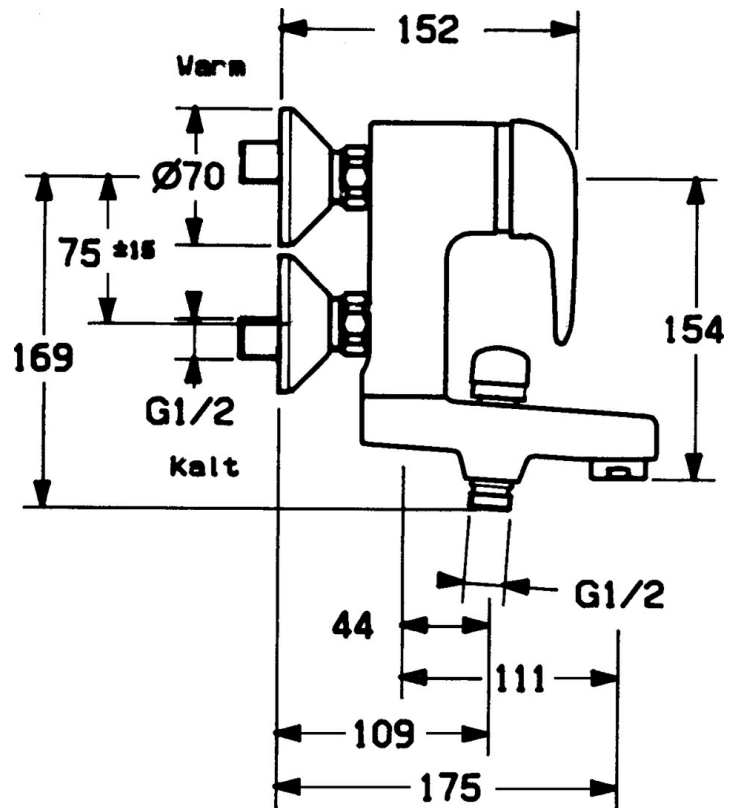

EAN: 4015474675261
static.hansa.com/07772131

- Bath tub & Shower
- Single-lever
- Wall mounted
- Chrome
- Non-return valve(s)
- Silencer(s)

Technical data

Technical properties

Hot water supply	max. +80°C
Working pressure	0.5-10 bar
Backflow prevention (EN1717)	EB

Spare parts

SP01772104

	Name	Code
1	Lever	59913904
1.1	Screw, M5x8, SW2.5	59904755
1.2	Bushing	59904778
1.3	Plug, hot/cold	59906705
2	Covering cap	59906563
2.2	Fixing sleeve	59906695
3	Eye screw, M50x1, SW45	59904775
4	Cartridge, 4.8 eco	59904601
4.1	Hot water limiter	59904759
5.1	Connection nut, G3/4, AF30	59902230
5.2	Seat, G1/2, L, WAF10	59904618
5.3	Retaining ring, 23.9x15.2x2	59902689
5.4	Screw, M4x8 Discontinued	59901419
5.5	O-ring, 18x2.5	59902342
7	Eccentric, G3/4xG1/2	59904793
7.1	Cover flange	59904796
7.2	Silencer	59904792
8	Spout Discontinued	59911383
8.1	Thread nipple, G1/2xM18x1	59911384
8.2	O-ring, d 15x1.2	59911395
8.4	Non-return valve	59905714
9	Aerator, M28x1 D	59907198
10	Diverter	59910803
10.1	Sealing kit	59904791
N.I.	Cover Discontinued	59912753