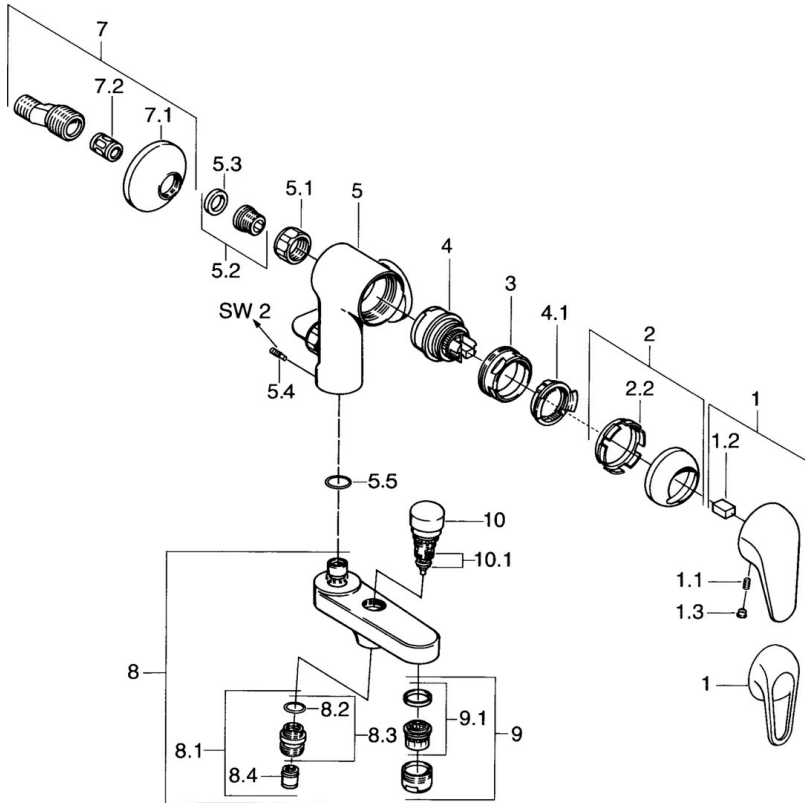

EAN: 4015474675261
static.hansa.com/07772131

- Bath tub & Shower
- Single-lever
- Wall mounted
- Chrome
- Non-return valve(s)
- Silencer(s)

Technical data

Technical properties

Hot water supply	max. +80°C
Working pressure	0.5-10 bar
Backflow prevention (EN1717)	EB

Spare parts

SP01772104

	Name	Code
1	Lever	59913904
1.1	Screw, M5x8, SW2.5	59904755
1.2	Bushing	59904778
1.3	Plug, hot/cold	59906705
2	Covering cap	59906563
2.2	Fixing sleeve	59906695
3	Eye screw, M50x1, SW45	59904775
4	Cartridge, 4.8 eco	59904601
4.1	Hot water limiter	59904759
5.1	Connection nut, G3/4, AF30	59902230
5.2	Seat, G1/2, L, WAF10	59904618
5.3	Retaining ring, 23.9x15.2x2	59902689
5.4	Screw, M4x8 Discontinued	59901419
5.5	O-ring, 18x2.5	59902342
7	Eccentric, G3/4xG1/2	59904793
7.1	Cover flange	59904796
7.2	Silencer	59904792
8	Spout Discontinued	59911383
8.1	Thread nipple, G1/2xM18x1	59911384
8.2	O-ring, d 15x1.2	59911395
8.4	Non-return valve	59905714
9	Aerator, M28x1 D	59907198
10	Diverter	59910803
10.1	Sealing kit	59904791
N.I.	Cover Discontinued	59912753