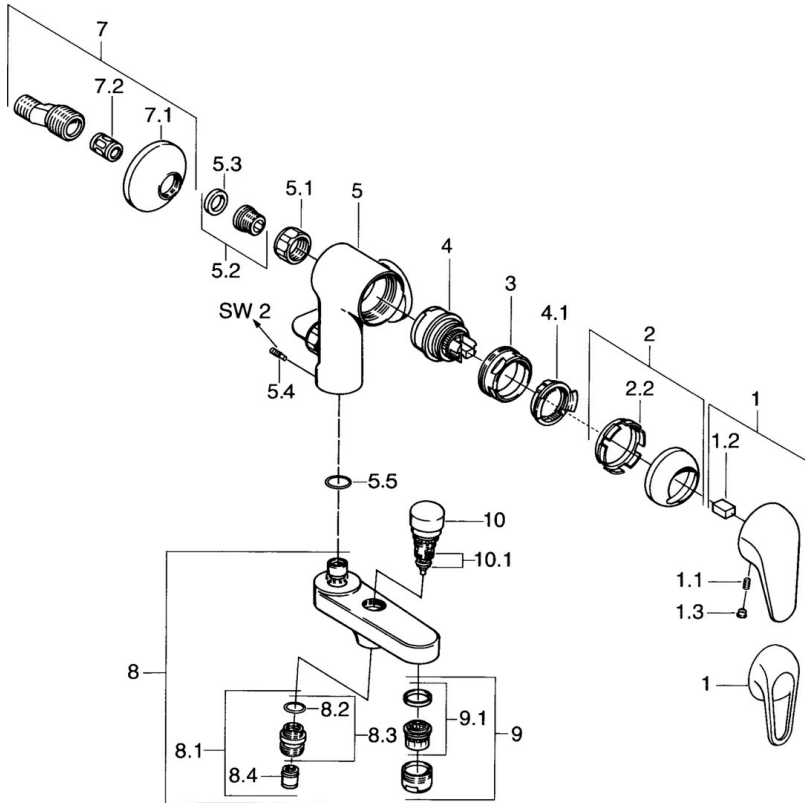

EAN: 4015474675292
static.hansa.com/07772101

- Bathtub & Shower
- Single-lever
- Wall mounted
- Chrome
- Non-return valve(s)
- Silencer(s)

Technical data

Technical properties

Hot water supply	max. +80°C
Working pressure	0.5-10 bar
Backflow prevention (EN1717)	EB

Spare parts

SP01772104

	Name	Code
1	Lever	59913904
1.1	Screw, M5x8, SW2.5	59904755
1.2	Bushing	59904778
1.3	Plug, hot/cold	59906705
2	Covering cap	59906563
2.2	Fixing sleeve	59906695
3	Eye screw, M50x1, SW45	59904775
4	Cartridge, 4.8 eco	59904601
4.1	Hot water limiter	59904759
5.1	Connection nut, G3/4, AF30	59902230
5.2	Seat, G1/2, L, WAF10	59904618
5.3	Retaining ring, 23.9x15.2x2	59902689
5.4	Screw, M4x8 Discontinued	59901419
5.5	O-ring, 18x2.5	59902342
7	Eccentric, G3/4xG1/2	59904793
7.1	Cover flange	59904796
7.2	Silencer	59904792
8	Spout Discontinued	59911383
8.1	Thread nipple, G1/2xM18x1	59911384
8.2	O-ring, d 15x1.2	59911395
8.4	Non-return valve	59905714
9	Aerator, M28x1 D	59907198
10	Diverter	59910803
10.1	Sealing kit	59904791
N.I.	Cover Discontinued	59912753