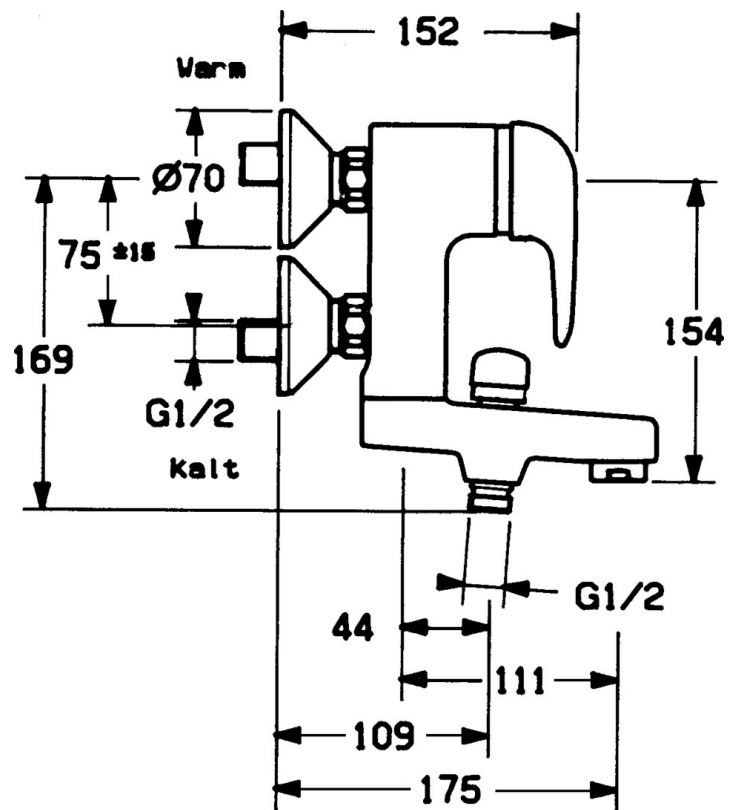

EAN: 4015474675292
static.hansa.com/07772101

- Bathtub & Shower
- Single-lever
- Wall mounted
- Chrome
- Non-return valve(s)
- Silencer(s)

Technical data

Technical properties

Hot water supply	max. +80°C
Working pressure	0.5-10 bar
Backflow prevention (EN1717)	EB

Spare parts

SP01772104

	Name	Code
1	Lever	59913904
1.1	Screw, M5x8, SW2.5	59904755
1.2	Bushing	59904778
1.3	Plug, hot/cold	59906705
2	Covering cap	59906563
2.2	Fixing sleeve	59906695
3	Eye screw, M50x1, SW45	59904775
4	Cartridge, 4.8 eco	59904601
4.1	Hot water limiter	59904759
5.1	Connection nut, G3/4, AF30	59902230
5.2	Seat, G1/2, L, WAF10	59904618
5.3	Retaining ring, 23.9x15.2x2	59902689
5.4	Screw, M4x8 Discontinued	59901419
5.5	O-ring, 18x2.5	59902342
7	Eccentric, G3/4xG1/2	59904793
7.1	Cover flange	59904796
7.2	Silencer	59904792
8	Spout Discontinued	59911383
8.1	Thread nipple, G1/2xM18x1	59911384
8.2	O-ring, d 15x1.2	59911395
8.4	Non-return valve	59905714
9	Aerator, M28x1 D	59907198
10	Diverter	59910803
10.1	Sealing kit	59904791
N.I.	Cover Discontinued	59912753