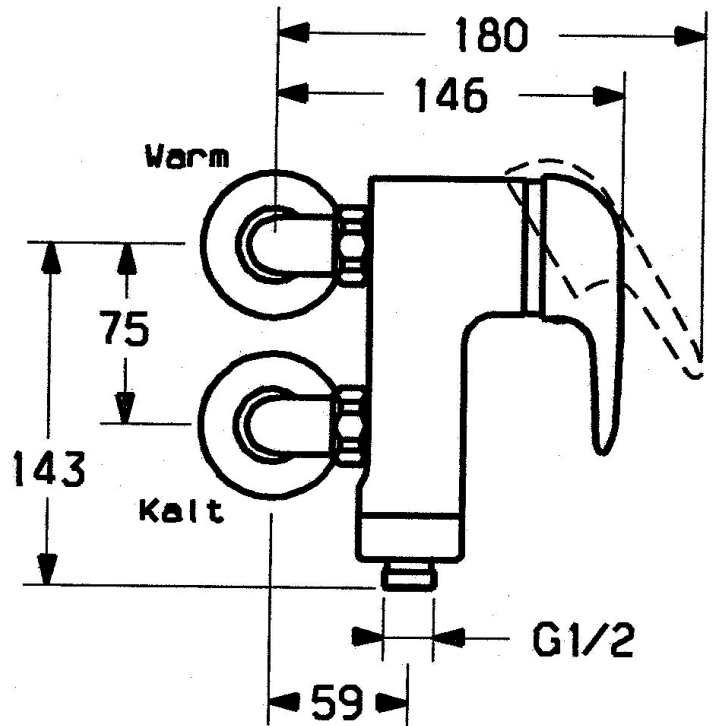

EAN: 4015474675254
static.hansa.com/07760501

- Shower solutions
- Single-lever
- Wall mounted
- Chrome
- Non-return valve(s)
- Silencer(s)

Technical data

Technical properties

Hot water supply	max. +80°C
Working pressure	0.5-10 bar
Backflow prevention (EN1717)	EB

Spare parts

SP01760504

	Name	Code
1	Lever	59913904
1.1	Screw, M5x8, SW2.5	59904755
1.2	Bushing	59904778
1.3	Plug, hot/cold	59906705
2	Covering cap	59906563
2.2	Fixing sleeve	59906695
3	Eye screw, M50x1, SW45	59904775
4	Cartridge, 4.8 eco	59904601
4.1	Hot water limiter	59904759
5.1	Connection nut, G3/4, AF30	59902230
5.2	Seat, G1/2, L, WAF10	59904618
5.3	Retaining ring, 23.9x15.2x2	59902689
5.4	Screw, M4x8 Discontinued	59901419
5.5	O-ring, 18x2.5	59902342
6	Angle coupling Discontinued	59905587
7	Eccentric, G3/4xG1/2	59904793
7.1	Cover flange	59904796
7.2	Silencer	59904792
8.4	Non-return valve	59905714
11	Connector, G1/2 Discontinued	59911385