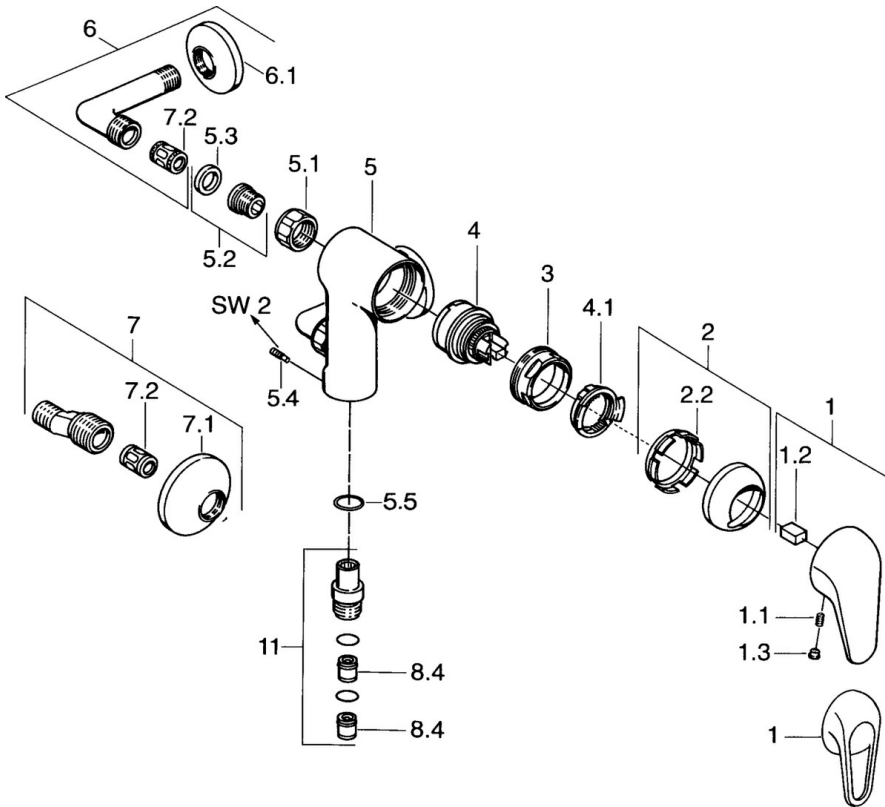

EAN: 4015474675254
static.hansa.com/07760501

- Shower solutions
- Single-lever
- Wall mounted
- Chrome
- Non-return valve(s)
- Silencer(s)

Technical data

Technical properties

Hot water supply	max. +80°C
Working pressure	0.5-10 bar
Backflow prevention (EN1717)	EB

Spare parts

SP01760504

	Name	Code
1	Lever	59913904
1.1	Screw, M5x8, SW2.5	59904755
1.2	Bushing	59904778
1.3	Plug, hot/cold	59906705
2	Covering cap	59906563
2.2	Fixing sleeve	59906695
3	Eye screw, M50x1, SW45	59904775
4	Cartridge, 4.8 eco	59904601
4.1	Hot water limiter	59904759
5.1	Connection nut, G3/4, AF30	59902230
5.2	Seat, G1/2, L, WAF10	59904618
5.3	Retaining ring, 23.9x15.2x2	59902689
5.4	Screw, M4x8 Discontinued	59901419
5.5	O-ring, 18x2.5	59902342
6	Angle coupling Discontinued	59905587
7	Eccentric, G3/4xG1/2	59904793
7.1	Cover flange	59904796
7.2	Silencer	59904792
8.4	Non-return valve	59905714
11	Connector, G1/2 Discontinued	59911385