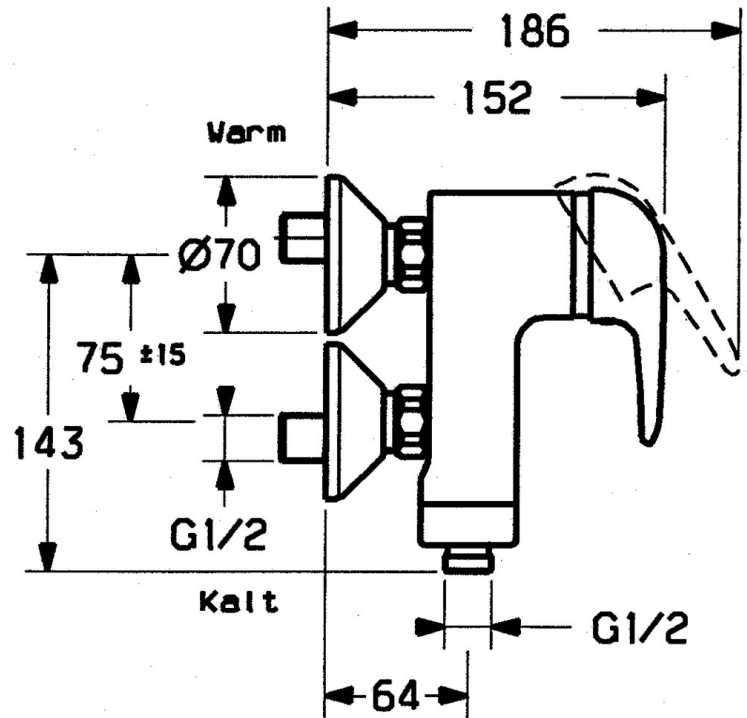

EAN: 4015474675247
static.hansa.com/07760101

- Shower solutions
- Single-lever
- Wall mounted
- Chrome
- Non-return valve(s)
- Silencer(s)

Technical data

Technical properties

Hot water supply	max. +80°C
Working pressure	0.5-10 bar
Backflow prevention (EN1717)	EB

Spare parts

SP01760104

	Name	Code
1	Lever	59913904
1.1	Screw, M5x8, SW2.5	59904755
1.2	Bushing	59904778
1.3	Plug, hot/cold	59906705
2	Covering cap	59906563
2.2	Fixing sleeve	59906695
3	Eye screw, M50x1, SW45	59904775
4	Cartridge, 4.8 eco	59904601
4.1	Hot water limiter	59904759
5.1	Connection nut, G3/4, AF30	59902230
5.2	Seat, G1/2, L, WAF10	59904618
5.3	Retaining ring, 23.9x15.2x2	59902689
5.4	Screw, M4x8 Discontinued	59901419
5.5	O-ring, 18x2.5	59902342
7	Eccentric, G3/4xG1/2	59904793
7.1	Cover flange	59904796
7.2	Silencer	59904792
8.4	Non-return valve	59905714
11	Connector, G1/2 Discontinued	59911385