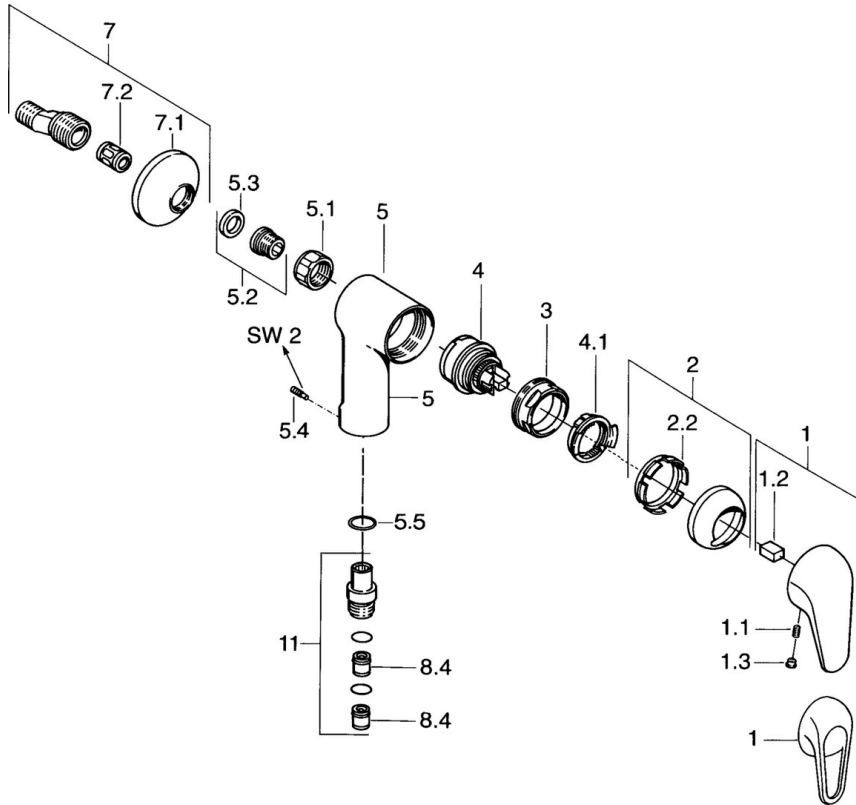

EAN: 4015474675247
static.hansa.com/07760101

- Shower solutions
- Single-lever
- Wall mounted
- Chrome
- Non-return valve(s)
- Silencer(s)

Technical data

Technical properties

Hot water supply	max. +80°C
Working pressure	0.5-10 bar
Backflow prevention (EN1717)	EB

Spare parts

SP01760104

	Name	Code
1	Lever	59913904
1.1	Screw, M5x8, SW2.5	59904755
1.2	Bushing	59904778
1.3	Plug, hot/cold	59906705
2	Covering cap	59906563
2.2	Fixing sleeve	59906695
3	Eye screw, M50x1, SW45	59904775
4	Cartridge, 4.8 eco	59904601
4.1	Hot water limiter	59904759
5.1	Connection nut, G3/4, AF30	59902230
5.2	Seat, G1/2, L, WAF10	59904618
5.3	Retaining ring, 23.9x15.2x2	59902689
5.4	Screw, M4x8 Discontinued	59901419
5.5	O-ring, 18x2.5	59902342
7	Eccentric, G3/4xG1/2	59904793
7.1	Cover flange	59904796
7.2	Silencer	59904792
8.4	Non-return valve	59905714
11	Connector, G1/2 Discontinued	59911385