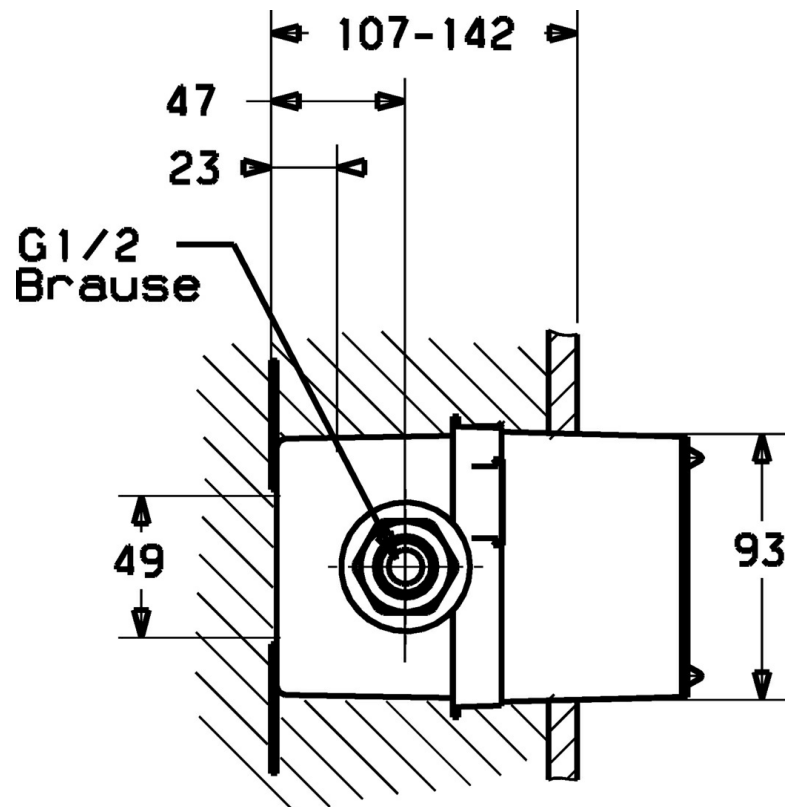

EAN: 4015474123946
static.hansa.com/07710100

- Bathroom
- Concealed wall mounting
- Concealed unit
- Chrome

Technical data

Technical properties

Hot water supply	max. +80°C
Working pressure	0.5-10 bar

Spare parts

SP07710100

Name	Code
10.11 Fixing nut kit	59910705
11.5 Plug Discontinued	59905012
12.2 Installation sleeve Discontinued	59912963