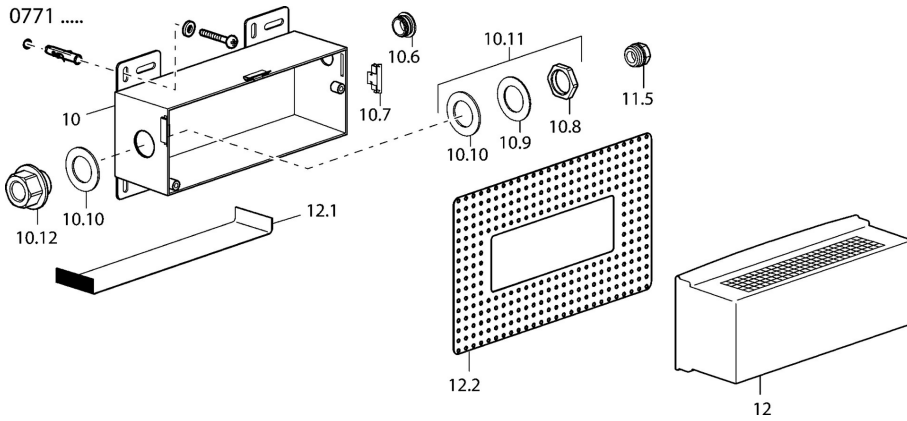

EAN: 4015474123946
static.hansa.com/07710100

- Bathroom
- Concealed wall mounting
- Concealed unit
- Chrome

Technical data

Technical properties

Hot water supply	max. +80°C
Working pressure	0.5-10 bar

Spare parts

SP07710100

Name	Code
10.11 Fixing nut kit	59910705
11.5 Plug Discontinued	59905012
12.2 Installation sleeve Discontinued	59912963