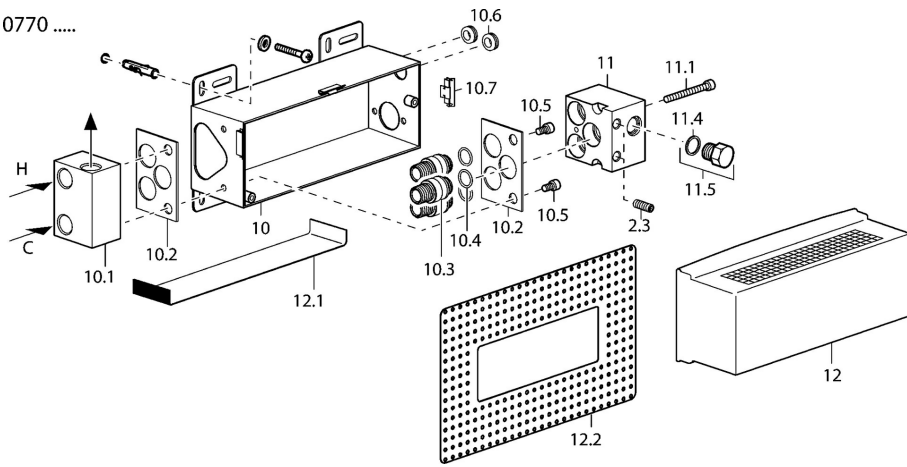

EAN: 4015474111691
static.hansa.com/07700100

- Bathroom
- Concealed unit
- Concealed wall mounting
- Chrome

Technical data

Technical properties

Hot water supply	max. +80°C
Working pressure	0.5-10 bar

Spare parts

0770

SP07700100

	Name	Code
10.4	O-ring, 15x2	59913042
10.5	Screw, M6x12, SW6 Discontinued	59912358
11.4	O-ring, d 18x2	59901422
11.5	Plug Discontinued	59905012
12.2	Installation sleeve Discontinued	59912963