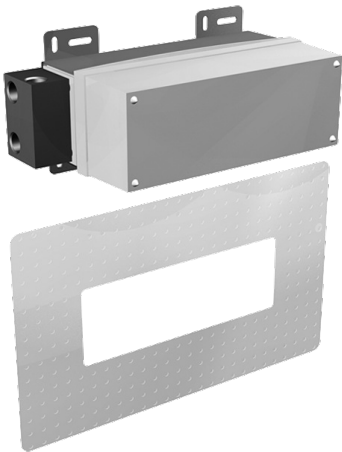

EAN: 4015474111691
static.hansa.com/07700100

- Bathroom
- Concealed unit
- Concealed wall mounting
- Chrome

Technical data

Technical properties

Hot water supply	max. +80°C
Working pressure	0.5-10 bar

Spare parts

0770

SP07700100

	Name	Code
10.4	O-ring, 15x2	59913042
10.5	Screw, M6x12, SW6 Discontinued	59912358
11.4	O-ring, d 18x2	59901422
11.5	Plug Discontinued	59905012
12.2	Installation sleeve Discontinued	59912963