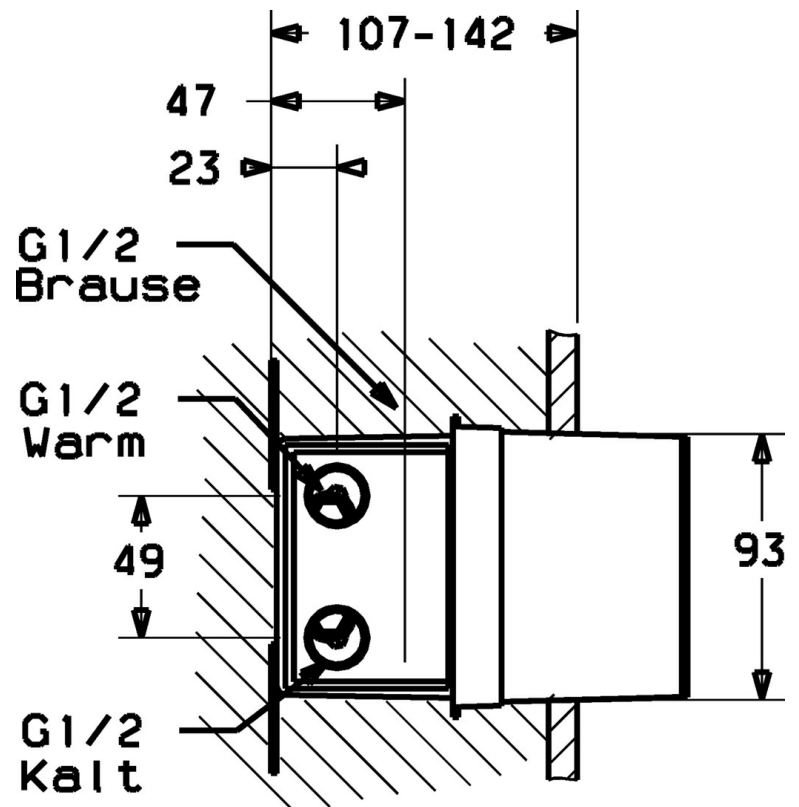

EAN: 4015474111691
static.hansa.com/07700100

- Bathroom
- Concealed unit
- Concealed wall mounting
- Chrome

Technical data

Technical properties

Hot water supply	max. +80°C
Working pressure	0.5-10 bar

Spare parts

0770

SP07700100

	Name	Code
10.4	O-ring, 15x2	59913042
10.5	Screw, M6x12, SW6 Discontinued	59912358
11.4	O-ring, d 18x2	59901422
11.5	Plug Discontinued	59905012
12.2	Installation sleeve Discontinued	59912963