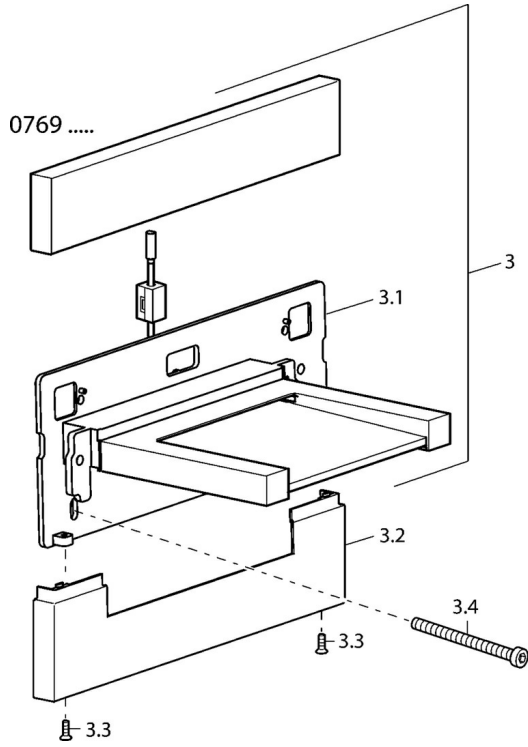

EAN: 4015474111684
static.hansa.com/07692100

- Bathroom
- Trim Kit
- Concealed wall mounting
- Chrome
- Square rosette

Technical data

Technical properties

| | |
|------------------|-------------------|
| Hot water supply | max. +80°C |
| Working pressure | 0.5-10 bar |

Spare parts

SP07692100

| | Name | Code |
|------|---------------------------------------|----------|
| 2.1 | Hose Discontinued | 59912969 |
| 3.2 | Cover Discontinued | 59912961 |
| 3.3 | Screw, M4x16, SW2.5 Discontinued | 59912960 |
| 3.4 | Screw Discontinued | 59912959 |
| 3.5 | Extension cord, 2.5 m Discontinued | 59912914 |
| 3.5 | Connection cable, L=1500 Discontinued | 59912970 |
| N.I. | Spout Discontinued | 59913387 |