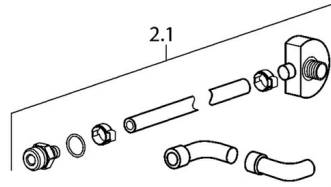

EAN: 4015474111684
static.hansa.com/07692100

- Bathroom
- Trim Kit
- Concealed wall mounting
- Chrome
- Square rosette

Technical data

Technical properties

| | |
|------------------|-------------------|
| Hot water supply | max. +80°C |
| Working pressure | 0.5-10 bar |

Spare parts

SP07692100

| | Name | Code |
|------|---------------------------------------|----------|
| 2.1 | Hose Discontinued | 59912969 |
| 3.2 | Cover Discontinued | 59912961 |
| 3.3 | Screw, M4x16, SW2.5 Discontinued | 59912960 |
| 3.4 | Screw Discontinued | 59912959 |
| 3.5 | Extension cord, 2.5 m Discontinued | 59912914 |
| 3.5 | Connection cable, L=1500 Discontinued | 59912970 |
| N.I. | Spout Discontinued | 59913387 |