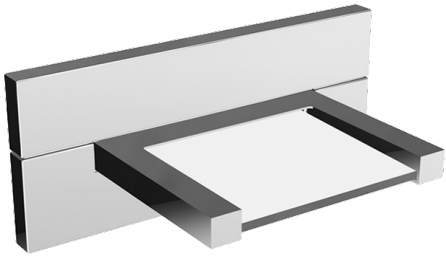

EAN: 4015474111684
static.hansa.com/07692100

- Bathroom
- Trim Kit
- Concealed wall mounting
- Chrome
- Square rosette

Technical data

Technical properties

| | |
|------------------|-------------------|
| Hot water supply | max. +80°C |
| Working pressure | 0.5-10 bar |

Spare parts

SP07692100

| | Name | Code |
|------|---------------------------------------|----------|
| 2.1 | Hose Discontinued | 59912969 |
| 3.2 | Cover Discontinued | 59912961 |
| 3.3 | Screw, M4x16, SW2.5 Discontinued | 59912960 |
| 3.4 | Screw Discontinued | 59912959 |
| 3.5 | Extension cord, 2.5 m Discontinued | 59912914 |
| 3.5 | Connection cable, L=1500 Discontinued | 59912970 |
| N.I. | Spout Discontinued | 59913387 |