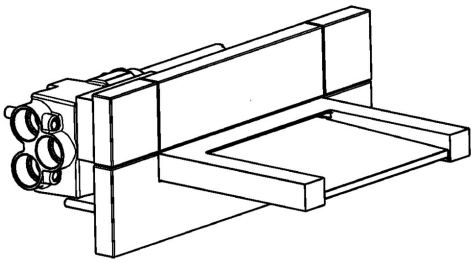

EAN: 4015474111677  
[static.hansa.com/07662101](https://static.hansa.com/07662101)

- Bathtub & Shower
- Trim Kit
- Concealed wall mounting
- Chrome
- Non-return valve(s)
- Square rosette