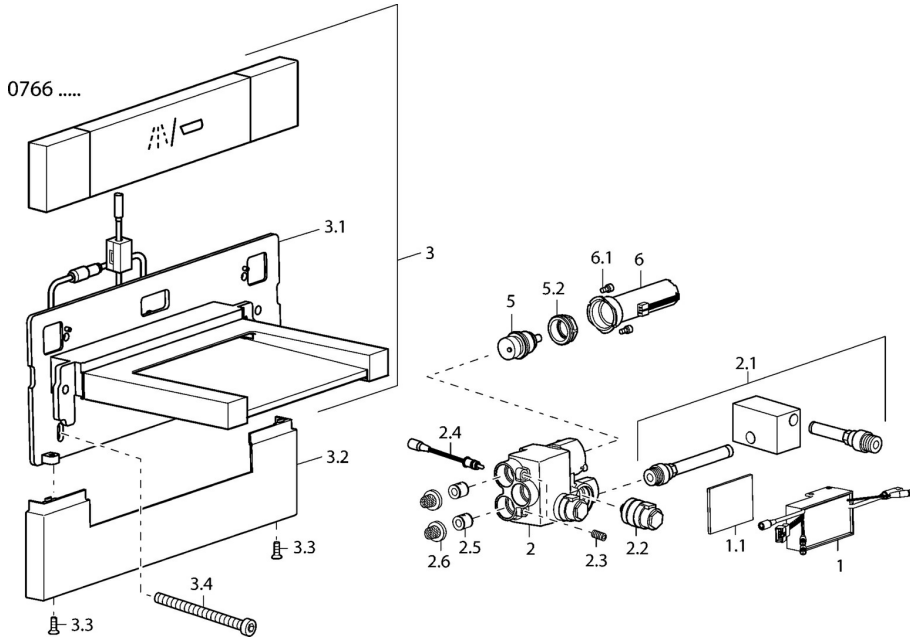

Spare parts

SP07662101

	Name	Code
1	Electronic casing Discontinued	59912955
2	Shut-off valve Discontinued	59912956
2.1	Hose Discontinued	59912957
2.2	Solenoid valve, SW17	59912947
2.3	Screw, M8x25 SW 4 Discontinued	59912958
2.4	Temperature sensor Discontinued	59913037
2.5	Non-return valve	59905714
2.6	Strainer, d 18/0.32 Discontinued	59913041
3.2	Cover Discontinued	59912961
3.3	Screw, M4x16, SW2.5 Discontinued	59912960
3.4	Screw Discontinued	59912959
5	Temperature regulator	59913040
5.2	Eye screw, M3x1, SW27 Discontinued	59913039
6	Control unit Discontinued	59912948
6.1	Screw Discontinued	59912949
N.I.	Connection cable, L=10000 Discontinued	59912972
N.I.	Control unit Discontinued	59913385
N.I.	Spout Discontinued	59913387
N.I.	Connection cable, L=600 Discontinued	59912971