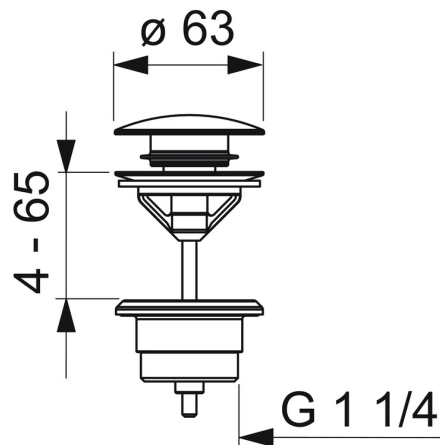

EAN: 4057304020483  
[static.hansa.com/0764010081](https://static.hansa.com/0764010081)

Hansa Rapid pop-up waste for washbasins.

- Washbasin
- Accessories
- Brushed bronze
- Push pop-up waste without draw-rod

## Technical data

### Technical properties

Connection size	<b>G1 1/4</b>
Material	<b>Brass</b>