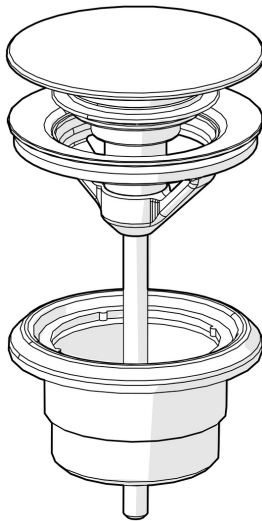

EAN: 4057304020483  
[static.hansa.com/0764010081](https://static.hansa.com/0764010081)

Hansa Rapid pop-up waste for washbasins.

- Washbasin
- Accessories
- Brushed bronze
- Push pop-up waste without draw-rod

### Technical properties

Connection size	<b>G1 1/4</b>
Material	<b>Brass</b>