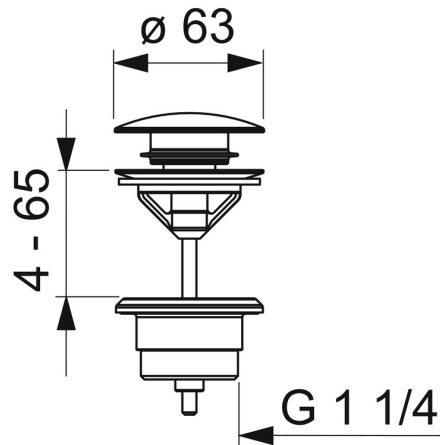

EAN: 4057304020476
static.hansa.com/0764010080

Hansa Rapid pop-up waste for washbasins.

- Washbasin
- Accessories
- Brushed steel
- Push pop-up waste without draw-rod

Technical data

Technical properties

Connection size	G1 1/4
Material	Brass