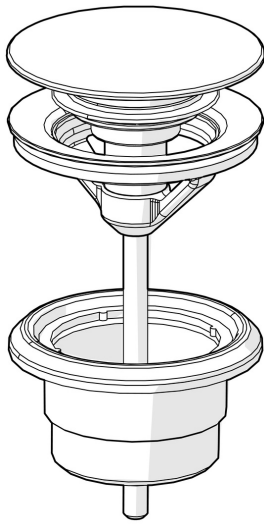

EAN: 4057304020476
static.hansa.com/0764010080

Hansa Rapid pop-up waste for washbasins.

- Washbasin
- Accessories
- Brushed steel
- Push pop-up waste without draw-rod

Technical data

Technical properties

Connection size	G1 1/4
Material	Brass