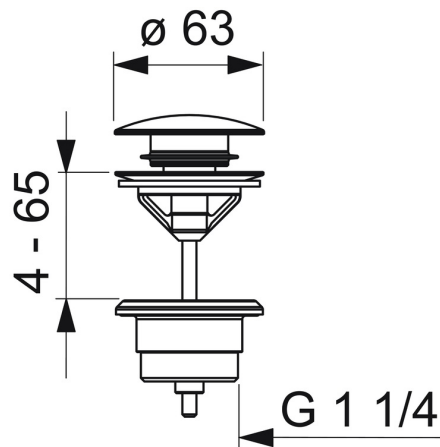

EAN: 4057304014994  
[static.hansa.com/0764010033](https://static.hansa.com/0764010033)

HANSA  
pop-up waste; for closing G 1 1/4  
; for standard basin  
; pressure-actuated (Push/Push)  
; without draw-rod

- Washbasin
- Accessories
- Matt black
- Push pop-up waste without draw-rod

#### Technical properties

Connection size	G1 1/4
Material	Brass