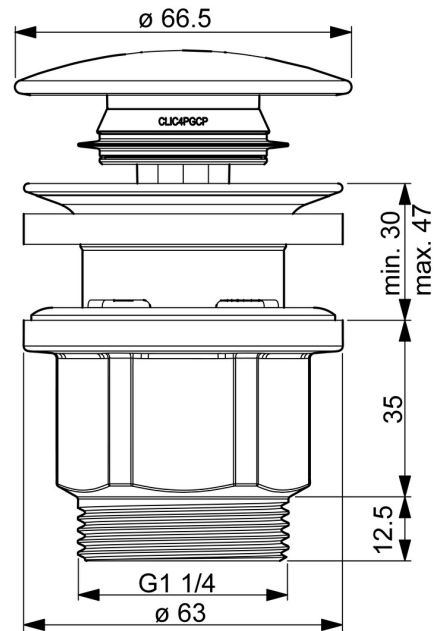

EAN: 4057304013263
static.hansa.com/07620100

HANSA
 pop-up waste; for closing G 1 1/4
 ; for standard basin
 ; pressure-actuated (Push/Push)
 ; without draw-rod

- Washbasin
- Accessories
- Chrome
- Push pop-up waste without draw-rod

Technical data

Technical properties

Connection size	G1 1/4
Material	Composite