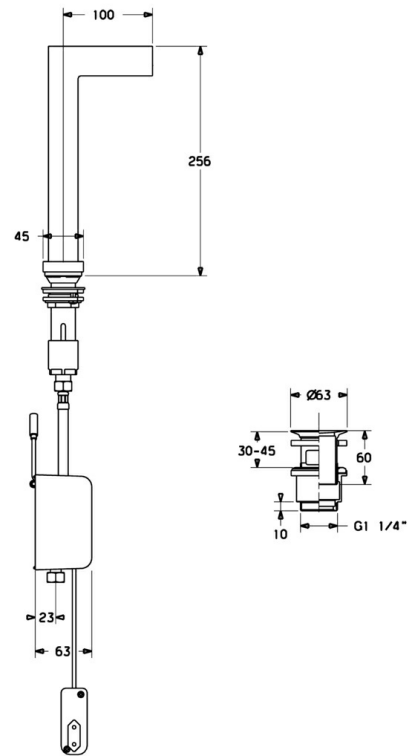

EAN: 4015474111639
static.hansa.com/07612201

- Washbasin
- Plug transformer
- Deck mounted
- Chrome
- Fixed spout
- Litter filter(s)
- Flexible inlet pipes

Technical data

Technical properties

Hot water supply	max. +70°C
Working pressure	0.5-10 bar
Connection size	G3/8
Material	Brass

DESIGN PLUS

reddot design award
 winner 2005
 best of the best

Spare parts

SP07602201

	Name	Code
1.2	Screw Discontinued	59912949
1.9	Power supply	59913139
2	Control box Discontinued	59912952
2.2	Solenoid valve, SW17	59912947
2.4	Temperature sensor Discontinued	59913037
3	Spout Discontinued	59912953
3.1	Covering cap Discontinued	59912944
3.2	Strainer	59912945
3.3	O-ring, d 12x2	59912950
3.4	Fixing set Discontinued	59912943
3.5	Flow limiter, 4L/min	59912951
4	Flexible pipe, L=370, G3/8 Discontinued	59911626
4.1	Litter filter	59911684
4.4	Attachment clamp Discontinued	59911416
5	Headpart	59913038
5.2	Eye screw, M32x1, SW27 Discontinued	59913039
6	Control unit Discontinued	59912948
8	Pop-up waste Discontinued	59912942
N.I.	Solenoid valve	59912240
N.I.	Spout Discontinued	59913389
N.I.	Strainer, 0.5x0.5 Discontinued	59913644
N.I.	Hose, G3/8xG3/8 Discontinued	59913645
N.I.	Push button Discontinued	59913886
N.I.	Push button Discontinued	59913887
N.I.	Control unit, (2012-) Discontinued	59913888
N.I.	Adapter Discontinued	59913889
N.I.	Hose, G3/8xG3/8, L=300 (2012-) Discontinued	59913902