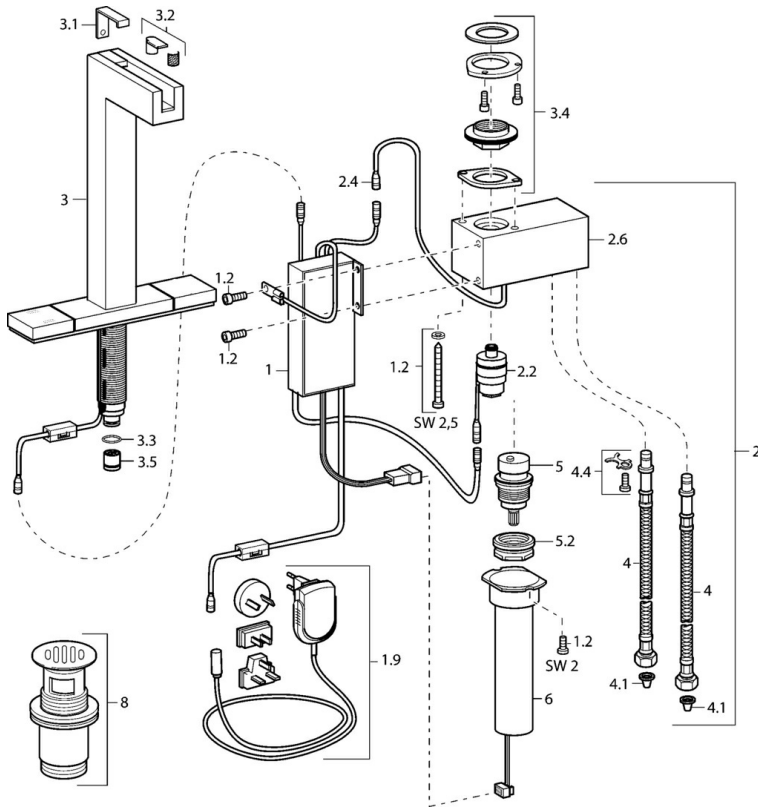

EAN: 4015474111639
static.hansa.com/07612201

- Washbasin
- Plug transformer
- Deck mounted
- Chrome
- Fixed spout
- Litter filter(s)
- Flexible inlet pipes

Technical data

Technical properties

Hot water supply	max. +70°C
Working pressure	0.5-10 bar
Connection size	G3/8
Material	Brass

DESIGN PLUS

reddot design award
 winner 2005
 best of the best

Spare parts

SP07602201

	Name	Code
1.2	Screw Discontinued	59912949
1.9	Power supply	59913139
2	Control box Discontinued	59912952
2.2	Solenoid valve, SW17	59912947
2.4	Temperature sensor Discontinued	59913037
3	Spout Discontinued	59912953
3.1	Covering cap Discontinued	59912944
3.2	Strainer	59912945
3.3	O-ring, d 12x2	59912950
3.4	Fixing set Discontinued	59912943
3.5	Flow limiter, 4L/min	59912951
4	Flexible pipe, L=370, G3/8 Discontinued	59911626
4.1	Litter filter	59911684
4.4	Attachment clamp Discontinued	59911416
5	Headpart	59913038
5.2	Eye screw, M32x1, SW27 Discontinued	59913039
6	Control unit Discontinued	59912948
8	Pop-up waste Discontinued	59912942
N.I.	Solenoid valve	59912240
N.I.	Spout Discontinued	59913389
N.I.	Strainer, 0.5x0.5 Discontinued	59913644
N.I.	Hose, G3/8xG3/8 Discontinued	59913645
N.I.	Push button Discontinued	59913886
N.I.	Push button Discontinued	59913887
N.I.	Control unit, (2012-) Discontinued	59913888
N.I.	Adapter Discontinued	59913889
N.I.	Hose, G3/8xG3/8, L=300 (2012-) Discontinued	59913902