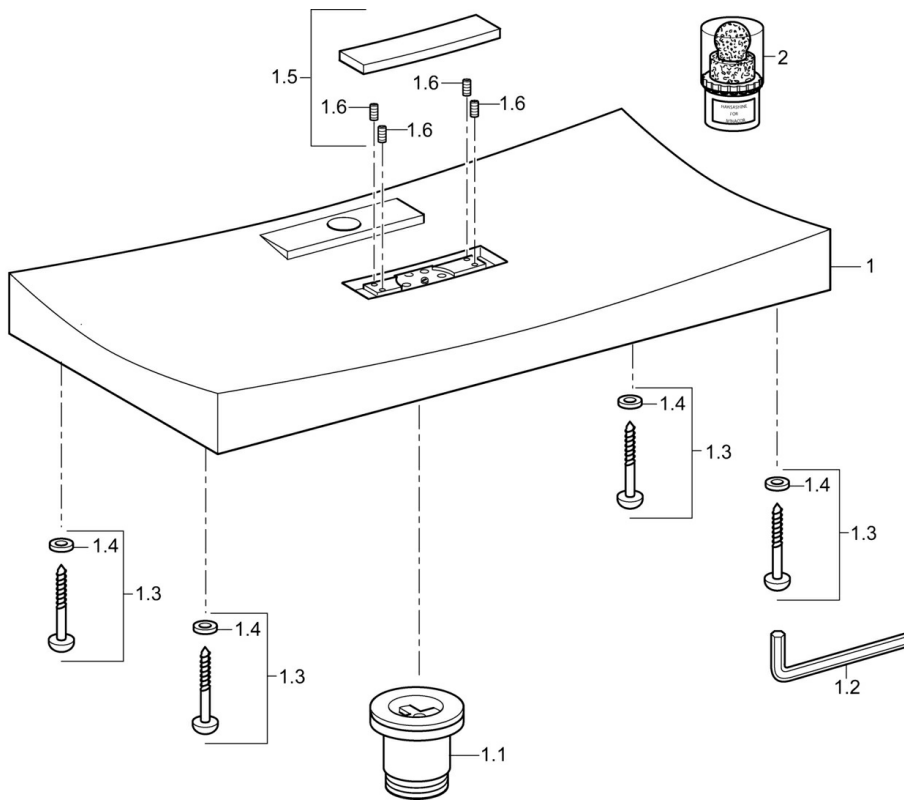

EAN: 4015474190436
static.hansa.com/07611000

- Bathroom
- Accessories
- Wall mounted
- White

Technical data

Spare parts

SP07611000

	Name	Code
1.1	Nut, G1 1/4 Discontinued	59913585
1.2	Key, SW4 Discontinued	59911170
1.3	Screw set Discontinued	59913579
1.5	Cover, 195x39 mm Discontinued	59913580
2	Supply, HANSASHINE MINACOR, cleaning product	59913578
N.I.	Fixing plate Discontinued	59913725