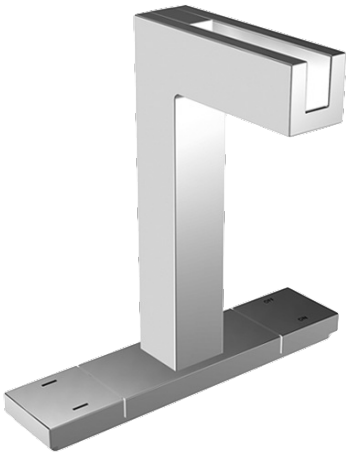

EAN: 4015474111653
static.hansa.com/07602201

- Washbasin
- Tiptronic
- Deck mounted
- Chrome
- Fixed spout
- Litter filter(s)
- Flexible inlet pipes

Technical data

Flow properties

Flow-rate at 3 bar (with flow controller) **3.6 l/min**

Technical properties

Hot water supply **max. +70°C**
 Working pressure **0.5-10 bar**
 Connection size **G3/8**
 Length / Height **100 mm**
 Material **Brass**

reddot design award
winner 2005
best of the best

DESIGN PLUS

Spare parts

SP07602201

	Name	Code
1.2	Screw Discontinued	59912949
1.9	Power supply	59913139
2	Control box Discontinued	59912952
2.2	Solenoid valve, SW17	59912947
2.4	Temperature sensor Discontinued	59913037
3	Spout Discontinued	59912953
3.1	Covering cap Discontinued	59912944
3.2	Strainer	59912945
3.3	O-ring, d 12x2	59912950
3.4	Fixing set Discontinued	59912943
3.5	Flow limiter, 4L/min	59912951
4	Flexible pipe, L=370, G3/8 Discontinued	59911626
4.1	Litter filter	59911684
4.4	Attachment clamp Discontinued	59911416
5	Headpart	59913038
5.2	Eye screw, M32x1, SW27 Discontinued	59913039
6	Control unit Discontinued	59912948
8	Pop-up waste Discontinued	59912942
N.I.	Solenoid valve	59912240
N.I.	Spout Discontinued	59913389
N.I.	Strainer, 0.5x0.5 Discontinued	59913644
N.I.	Hose, G3/8xG3/8 Discontinued	59913645
N.I.	Push button Discontinued	59913886
N.I.	Push button Discontinued	59913887
N.I.	Control unit, (2012-) Discontinued	59913888
N.I.	Adapter Discontinued	59913889
N.I.	Hose, G3/8xG3/8, L=300 (2012-) Discontinued	59913902