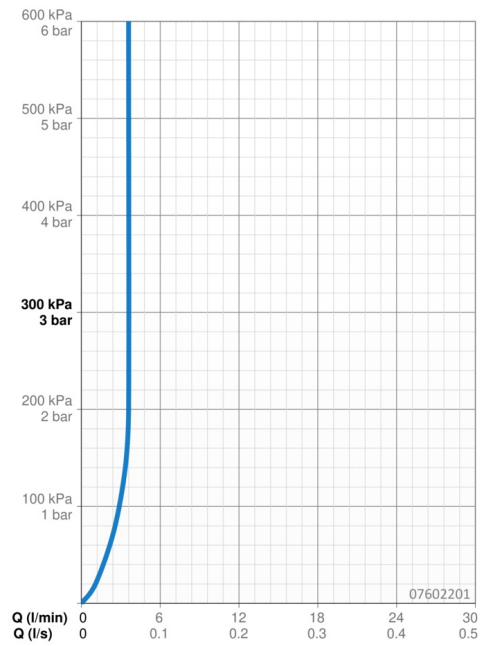

Technical data

Flow properties

Flow-rate at 3 bar (with flow controller) **3.6 l/min**

Technical properties

Hot water supply **max. +70°C**
Working pressure **0.5-10 bar**
Connection size **G3/8**
Length / Height **100 mm**
Material **Brass**

reddot design award
winner 2005
best of the best

DESIGN PLUS