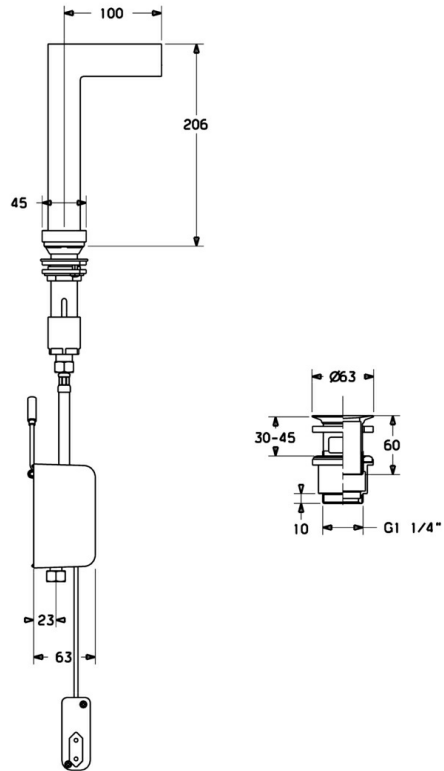

EAN: 4015474111653
static.hansa.com/07602201

- Washbasin
- Tiptronic
- Deck mounted
- Chrome
- Fixed spout
- Litter filter(s)
- Flexible inlet pipes

Technical data

Flow properties

Flow-rate at 3 bar (with flow controller) **3.6 l/min**

Technical properties

Hot water supply **max. +70°C**
 Working pressure **0.5-10 bar**
 Connection size **G3/8**
 Length / Height **100 mm**
 Material **Brass**

reddot design award
winner 2005
best of the best

DESIGN PLUS

Spare parts

SP07602201

	Name	Code
1.2	Screw Discontinued	59912949
1.9	Power supply	59913139
2	Control box Discontinued	59912952
2.2	Solenoid valve, SW17	59912947
2.4	Temperature sensor Discontinued	59913037
3	Spout Discontinued	59912953
3.1	Covering cap Discontinued	59912944
3.2	Strainer	59912945
3.3	O-ring, d 12x2	59912950
3.4	Fixing set Discontinued	59912943
3.5	Flow limiter, 4L/min	59912951
4	Flexible pipe, L=370, G3/8 Discontinued	59911626
4.1	Litter filter	59911684
4.4	Attachment clamp Discontinued	59911416
5	Headpart	59913038
5.2	Eye screw, M32x1, SW27 Discontinued	59913039
6	Control unit Discontinued	59912948
8	Pop-up waste Discontinued	59912942
N.I.	Solenoid valve	59912240
N.I.	Spout Discontinued	59913389
N.I.	Strainer, 0.5x0.5 Discontinued	59913644
N.I.	Hose, G3/8xG3/8 Discontinued	59913645
N.I.	Push button Discontinued	59913886
N.I.	Push button Discontinued	59913887
N.I.	Control unit, (2012-) Discontinued	59913888
N.I.	Adapter Discontinued	59913889
N.I.	Hose, G3/8xG3/8, L=300 (2012-) Discontinued	59913902