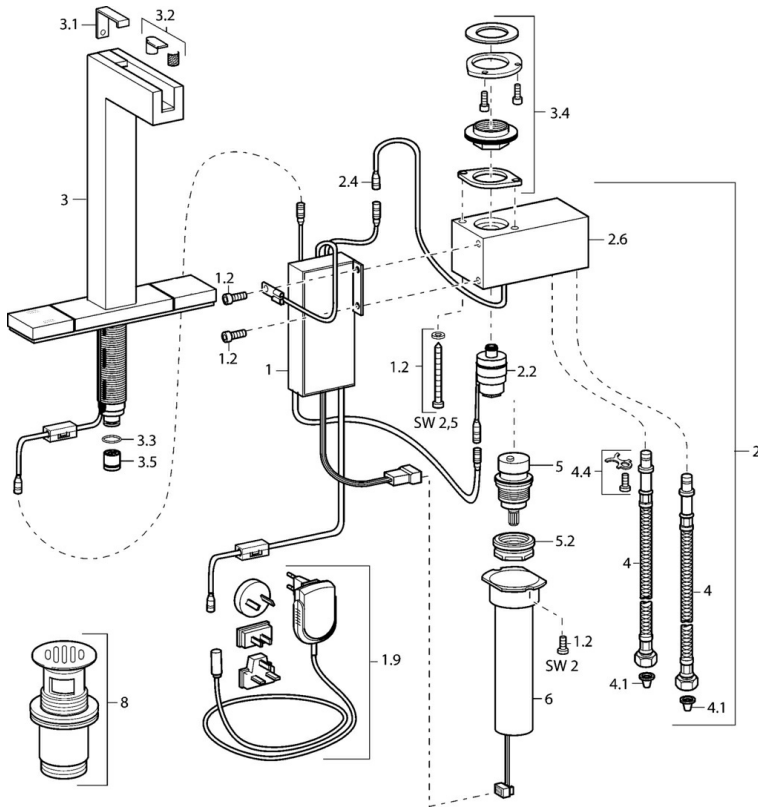

EAN: 4015474111653
static.hansa.com/07602201

- Washbasin
- Tiptronic
- Deck mounted
- Chrome
- Fixed spout
- Litter filter(s)
- Flexible inlet pipes

Technical data

Flow properties

Flow-rate at 3 bar (with flow controller) **3.6 l/min**

Technical properties

Hot water supply **max. +70°C**
 Working pressure **0.5-10 bar**
 Connection size **G3/8**
 Length / Height **100 mm**
 Material **Brass**

reddot design award
winner 2005
best of the best

DESIGN PLUS

Spare parts

SP07602201

	Name	Code
1.2	Screw Discontinued	59912949
1.9	Power supply	59913139
2	Control box Discontinued	59912952
2.2	Solenoid valve, SW17	59912947
2.4	Temperature sensor Discontinued	59913037
3	Spout Discontinued	59912953
3.1	Covering cap Discontinued	59912944
3.2	Strainer	59912945
3.3	O-ring, d 12x2	59912950
3.4	Fixing set Discontinued	59912943
3.5	Flow limiter, 4L/min	59912951
4	Flexible pipe, L=370, G3/8 Discontinued	59911626
4.1	Litter filter	59911684
4.4	Attachment clamp Discontinued	59911416
5	Headpart	59913038
5.2	Eye screw, M32x1, SW27 Discontinued	59913039
6	Control unit Discontinued	59912948
8	Pop-up waste Discontinued	59912942
N.I.	Solenoid valve	59912240
N.I.	Spout Discontinued	59913389
N.I.	Strainer, 0.5x0.5 Discontinued	59913644
N.I.	Hose, G3/8xG3/8 Discontinued	59913645
N.I.	Push button Discontinued	59913886
N.I.	Push button Discontinued	59913887
N.I.	Control unit, (2012-) Discontinued	59913888
N.I.	Adapter Discontinued	59913889
N.I.	Hose, G3/8xG3/8, L=300 (2012-) Discontinued	59913902