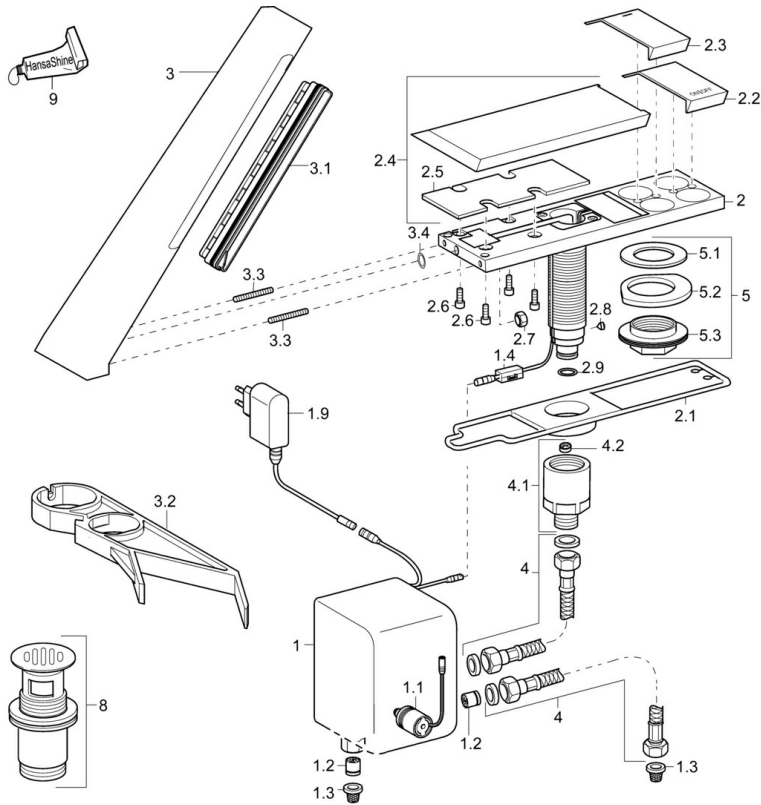

### Technical properties

Hot water supply	<b>max. +70°C</b>
Working pressure	<b>0.5-10 bar</b>
Connection size	<b>G3/8</b>
Projection	<b>194 mm</b>
Backflow prevention (EN1717)	<b>EB</b>
Material	<b>Brass</b>

### SP07472201

	Name	Code
1	Electronic casing Discontinued	59913641
1.1	Solenoid valve	59912240
1.2	Non-return valve	59911674
1.3	Strainer, 0.5x0.5 Discontinued	59913644
1.9	Power supply	59913139
2.1	Gasket Discontinued	59913639
2.2	Push button Discontinued	59913642
2.3	Push button Discontinued	59913643
2.4	Cover plate Discontinued	59913646
2.5	Screw set Discontinued	59913648
2.6	Screw, M5x6, SW2.5	59912617
2.7	O-ring, d 12x2	59912950
2.8	Screw, M5x6, SW2.5	59912617
2.9	O-ring, d 12x2	59912950
3	Spout Discontinued	59913647
3.1	Aerator	59913354
3.2	Tool Discontinued	59913353
3.3	Screw set Discontinued	59913648
4	Hose, G3/8xG3/8 Discontinued	59913645
4.1	Adapter Discontinued	59913637
4.2	Flow limiter, 6L/min, 7L/min Discontinued	59913638
5	Fixing set Discontinued	59913640
5.1	Gasket, 48x33.5x2	59902283
8	Pop-up waste Discontinued	59912942