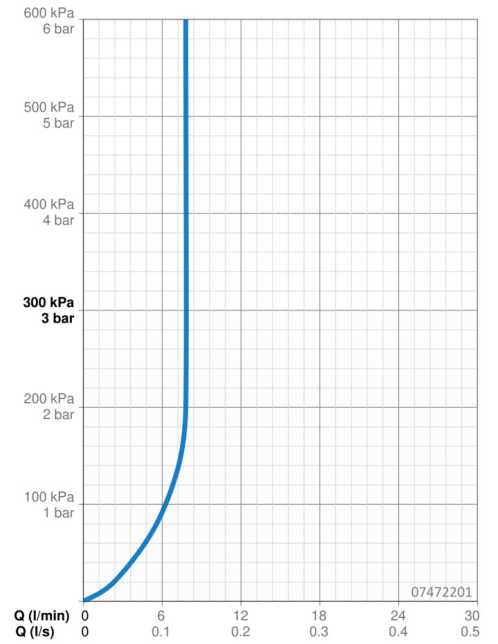

EAN: 4015474190368  
[static.hansa.com/07472201](http://static.hansa.com/07472201)

- Washbasin
- Plug transformer
- Deck mounted
- Chrome
- Fixed spout
- Non-return valve(s)
- Flexible inlet pipes

## Technical data

### Flow properties

Flow-rate at 3 bar (with flow controller)	<b>7.8 l/min</b>
Pressure loss with flow (0.1 l/s)	<b>1.8 bar</b>

### Technical properties

Hot water supply	<b>max. +70°C</b>
Working pressure	<b>0.5-10 bar</b>
Connection size	<b>G3/8</b>
Projection	<b>194 mm</b>
Backflow prevention (EN1717)	<b>EB</b>
Material	<b>Brass</b>