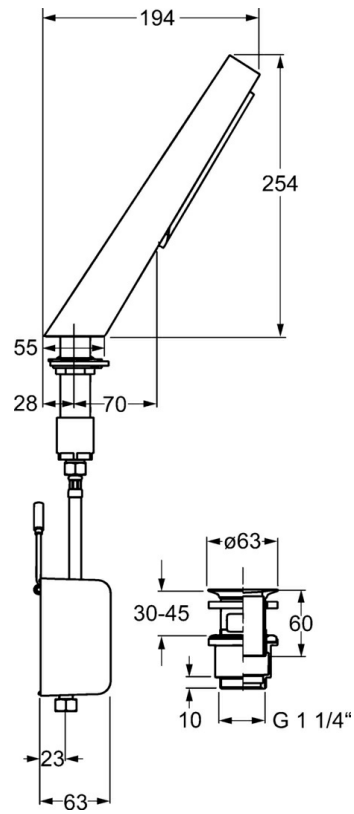

EAN: 4015474190368  
[static.hansa.com/07472201](http://static.hansa.com/07472201)

- Washbasin
- Plug transformer
- Deck mounted
- Chrome
- Fixed spout
- Non-return valve(s)
- Flexible inlet pipes

### Flow properties

Flow-rate at 3 bar (with flow controller)	<b>7.8 l/min</b>
Pressure loss with flow (0.1 l/s)	<b>1.8 bar</b>

### Technical properties

Hot water supply	<b>max. +70°C</b>
Working pressure	<b>0.5-10 bar</b>
Connection size	<b>G3/8</b>
Projection	<b>194 mm</b>
Backflow prevention (EN1717)	<b>EB</b>
Material	<b>Brass</b>

### SP07472201

	Name	Code
1	Electronic casing Discontinued	59913641
1.1	Solenoid valve	59912240
1.2	Non-return valve	59911674
1.3	Strainer, 0.5x0.5 Discontinued	59913644
1.9	Power supply	59913139
2.1	Gasket Discontinued	59913639
2.2	Push button Discontinued	59913642
2.3	Push button Discontinued	59913643
2.4	Cover plate Discontinued	59913646
2.5	Screw set Discontinued	59913648
2.6	Screw, M5x6, SW2.5	59912617
2.7	O-ring, d 12x2	59912950
2.8	Screw, M5x6, SW2.5	59912617
2.9	O-ring, d 12x2	59912950
3	Spout Discontinued	59913647
3.1	Aerator	59913354
3.2	Tool Discontinued	59913353
3.3	Screw set Discontinued	59913648
4	Hose, G3/8xG3/8 Discontinued	59913645
4.1	Adapter Discontinued	59913637
4.2	Flow limiter, 6L/min, 7L/min Discontinued	59913638
5	Fixing set Discontinued	59913640
5.1	Gasket, 48x33.5x2	59902283
8	Pop-up waste Discontinued	59912942