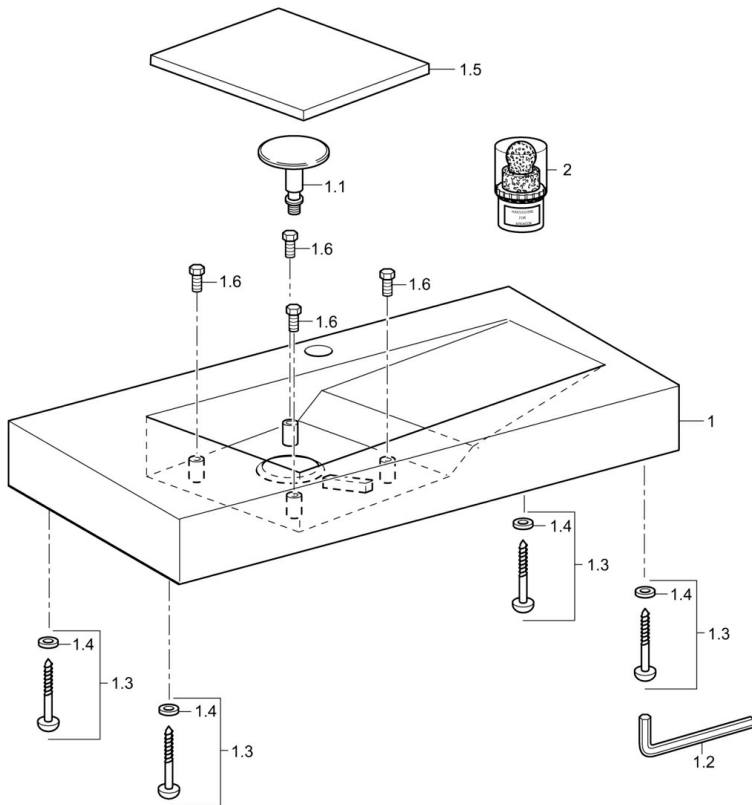

EAN: 4015474190412
static.hansa.com/07471000

- Bathroom
- Accessories
- Wall mounted
- White

Technical data

Spare parts

SP07471000

	Name	Code
1.1	Valve Discontinued	59913583
1.2	Key, SW4 Discontinued	59911170
1.3	Screw set Discontinued	59913579
1.5	Cover, 200x363x10 mm Discontinued	59913582
2	Supply, HANSASHINE MINACOR, cleaning product	59913578
N.I.	Fixing plate Discontinued	59913725