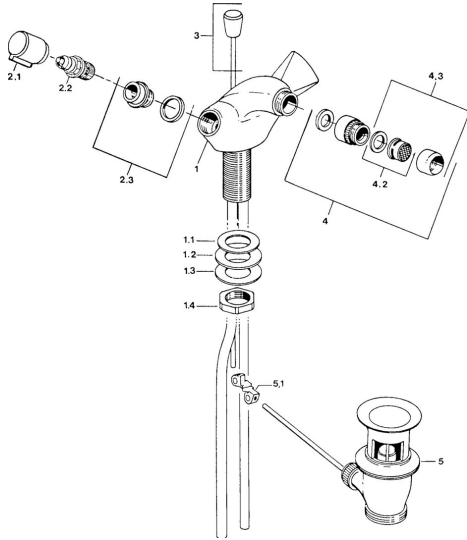

EAN: 4015474584358  
[static.hansa.com/07333106](http://static.hansa.com/07333106)

- Bidet
- Two-grip
- Deck mounted
- Chrome

### Technical properties

Hot water supply	<b>max. +80°C</b>
Working pressure	<b>0.5-10 bar</b>
Material	<b>Brass</b>

## Spare parts

### SP07333106

	Name	Code
2.1	Handle, hot	59906465
2.1	Handle, cold	59906464
2.2	Headpart, G1/2	59905114
2.3	Seat, DN15, R1/2	59904616
3	Pop-up operating rod	59906423
4	Aerator with ball joint Discontinued	59905132
4.2	Aerator, M22/24 A	59902081
4.3	Aerator, M22x1 A Discontinued	59902365
5	Pop-up waste	59904620
5.1	Swivel joint	59904624