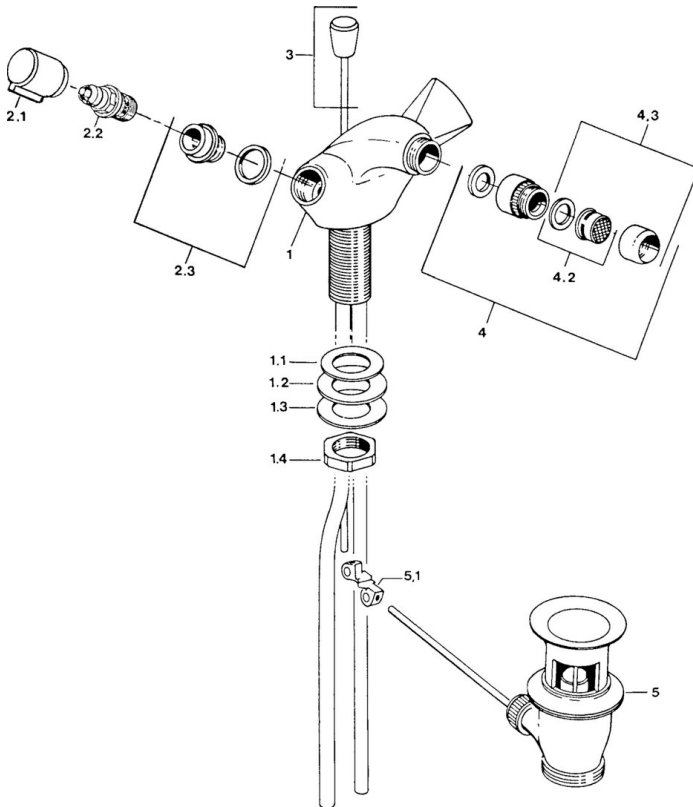

EAN: 4015474584358  
[static.hansa.com/07333106](http://static.hansa.com/07333106)

- Bidet
- Two-grip
- Deck mounted
- Chrome

### Technical properties

Hot water supply	<b>max. +80°C</b>
Working pressure	<b>0.5-10 bar</b>
Material	<b>Brass</b>

## Spare parts

### SP07333106

	Name	Code
2.1	Handle, hot	59906465
2.1	Handle, cold	59906464
2.2	Headpart, G1/2	59905114
2.3	Seat, DN15, R1/2	59904616
3	Pop-up operating rod	59906423
4	Aerator with ball joint Discontinued	59905132
4.2	Aerator, M22/24 A	59902081
4.3	Aerator, M22x1 A Discontinued	59902365
5	Pop-up waste	59904620
5.1	Swivel joint	59904624