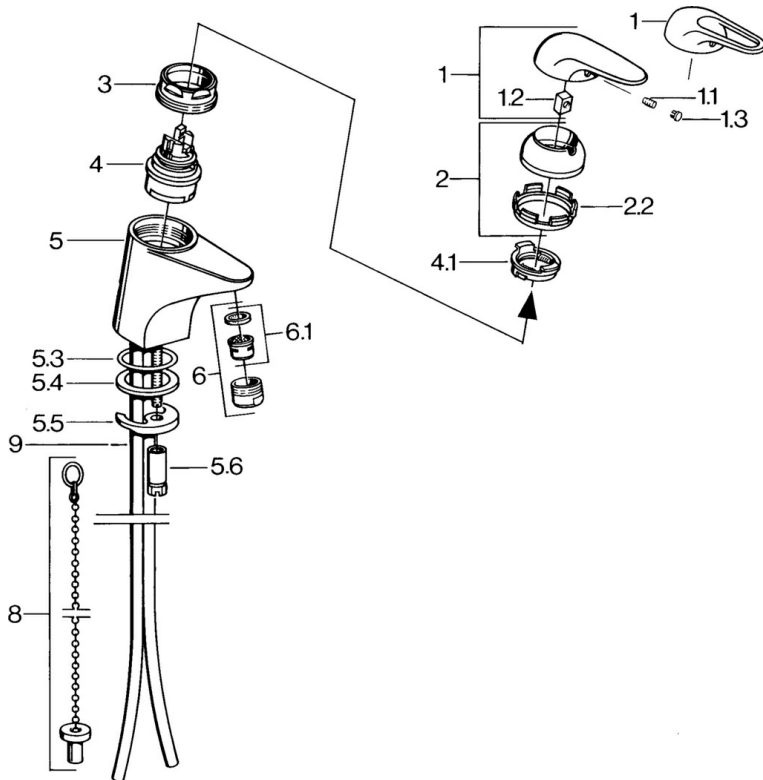

EAN: 4015474656055
static.hansa.com/07272101

- Washbasin
- Single-lever
- Deck mounted
- Chrome

Technical data

Technical properties

| | |
|------------------|-------------------|
| Hot water supply | max. +80°C |
| Working pressure | 0.5-10 bar |
| Material | Brass |

Spare parts

SP07272101

| | Name | Code |
|-----|-------------------------------------|----------|
| 1.1 | Screw, M5x8, SW2.5 | 59904755 |
| 1.2 | Bushing | 59904778 |
| 1.3 | Plug, hot/cold | 59906705 |
| 2 | Covering cap | 59906563 |
| 2.2 | Fixing sleeve | 59906695 |
| 3 | Eye screw, M50x1, SW45 | 59904775 |
| 4 | Cartridge, 4.8 eco | 59904601 |
| 4.1 | Hot water limiter | 59904759 |
| 5.1 | Pop-up operating rod | 59906423 |
| 5.2 | Swivel joint | 59904624 |
| 5.3 | O-ring, 42x3.5 | 59904764 |
| 5.4 | Gasket, 48x33.5x2 | 59902283 |
| 5.5 | Fixing plate | 59904765 |
| 5.6 | Screw, M8x1, SW13 | 59904766 |
| 5.7 | Fixing set | 59910749 |
| 6 | Aerator, M24x1 STD HC A | 59902366 |
| 6 | Aerator, M24x1 A White Discontinued | 59905419 |
| 6.1 | Aerator, M22/24 A | 59902081 |
| 6.2 | Ball joint for bidet faucet | 59910952 |
| 7 | Pop-up waste | 59904620 |
| 8 | Washer with chain holder | 59902219 |
| 9 | Pipe Discontinued | 59911064 |