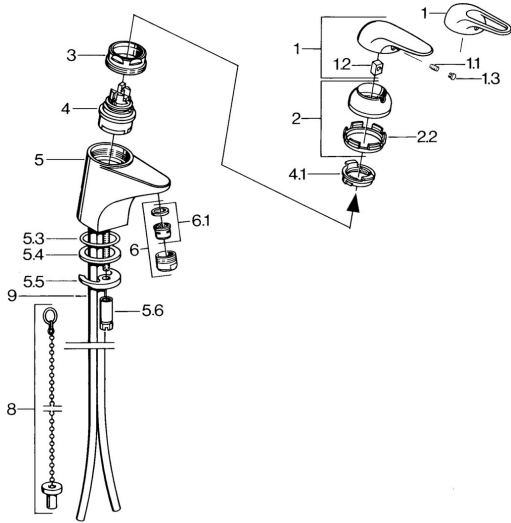

EAN: 4015474656055
static.hansa.com/07272101

- Washbasin
- Single-lever
- Deck mounted
- Chrome

Technical data

Technical properties

| | |
|------------------|-------------------|
| Hot water supply | max. +80°C |
| Working pressure | 0.5-10 bar |
| Material | Brass |

Spare parts

SP07272101

| | Name | Code |
|-----|-------------------------------------|----------|
| 1.1 | Screw, M5x8, SW2.5 | 59904755 |
| 1.2 | Bushing | 59904778 |
| 1.3 | Plug, hot/cold | 59906705 |
| 2 | Covering cap | 59906563 |
| 2.2 | Fixing sleeve | 59906695 |
| 3 | Eye screw, M50x1, SW45 | 59904775 |
| 4 | Cartridge, 4.8 eco | 59904601 |
| 4.1 | Hot water limiter | 59904759 |
| 5.1 | Pop-up operating rod | 59906423 |
| 5.2 | Swivel joint | 59904624 |
| 5.3 | O-ring, 42x3.5 | 59904764 |
| 5.4 | Gasket, 48x33.5x2 | 59902283 |
| 5.5 | Fixing plate | 59904765 |
| 5.6 | Screw, M8x1, SW13 | 59904766 |
| 5.7 | Fixing set | 59910749 |
| 6 | Aerator, M24x1 STD HC A | 59902366 |
| 6 | Aerator, M24x1 A White Discontinued | 59905419 |
| 6.1 | Aerator, M22/24 A | 59902081 |
| 6.2 | Ball joint for bidet faucet | 59910952 |
| 7 | Pop-up waste | 59904620 |
| 8 | Washer with chain holder | 59902219 |
| 9 | Pipe Discontinued | 59911064 |