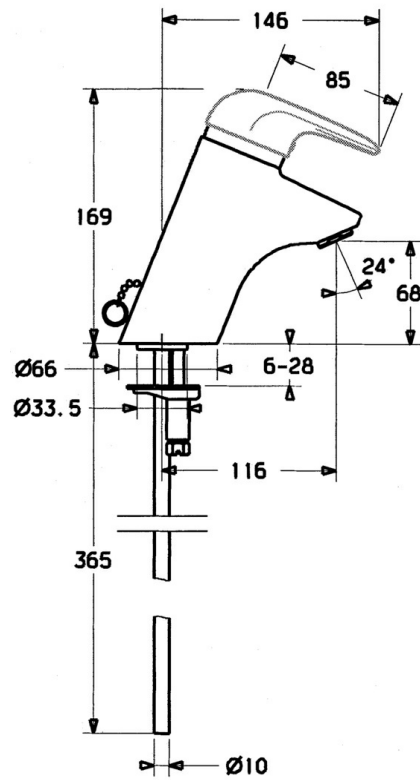

EAN: 4015474656765
static.hansa.com/0727210084

- Washbasin
- Single-lever
- Deck mounted
- Black
- Fixed spout
- Without operation lever

Technical data

Technical properties

Hot water supply	max. +80°C
Working pressure	0.5-10 bar
Material	Brass

Spare parts

SP07272101

	Name	Code
1.1	Screw, M5x8, SW2.5	59904755
1.2	Bushing	59904778
1.3	Plug, hot/cold	59906705
2	Covering cap	59906563
2.2	Fixing sleeve	59906695
3	Eye screw, M50x1, SW45	59904775
4	Cartridge, 4.8 eco	59904601
4.1	Hot water limiter	59904759
5.1	Pop-up operating rod	59906423
5.2	Swivel joint	59904624
5.3	O-ring, 42x3.5	59904764
5.4	Gasket, 48x33.5x2	59902283
5.5	Fixing plate	59904765
5.6	Screw, M8x1, SW13	59904766
5.7	Fixing set	59910749
6	Aerator, M24x1 STD HC A	59902366
6	Aerator, M24x1 A White Discontinued	59905419
6.1	Aerator, M22/24 A	59902081
6.2	Ball joint for bidet faucet	59910952
7	Pop-up waste	59904620
8	Washer with chain holder	59902219
9	Pipe Discontinued	59911064