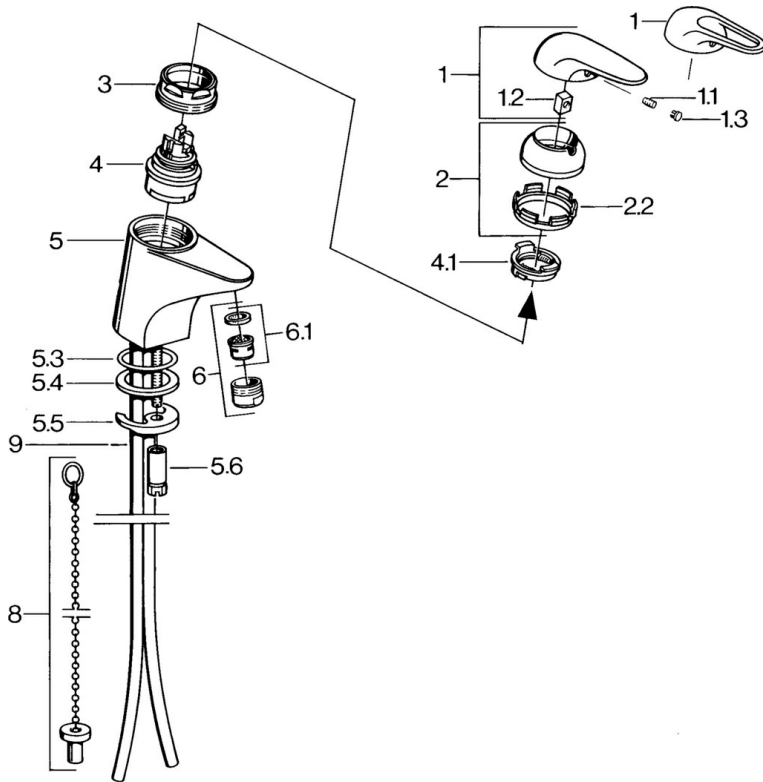

EAN: 4015474656765
static.hansa.com/0727210084

- Washbasin
- Single-lever
- Deck mounted
- Black
- Fixed spout
- Without operation lever

Technical data

Technical properties

Hot water supply	max. +80°C
Working pressure	0.5-10 bar
Material	Brass

Spare parts

SP07272101

	Name	Code
1.1	Screw, M5x8, SW2.5	59904755
1.2	Bushing	59904778
1.3	Plug, hot/cold	59906705
2	Covering cap	59906563
2.2	Fixing sleeve	59906695
3	Eye screw, M50x1, SW45	59904775
4	Cartridge, 4.8 eco	59904601
4.1	Hot water limiter	59904759
5.1	Pop-up operating rod	59906423
5.2	Swivel joint	59904624
5.3	O-ring, 42x3.5	59904764
5.4	Gasket, 48x33.5x2	59902283
5.5	Fixing plate	59904765
5.6	Screw, M8x1, SW13	59904766
5.7	Fixing set	59910749
6	Aerator, M24x1 STD HC A	59902366
6	Aerator, M24x1 A White Discontinued	59905419
6.1	Aerator, M22/24 A	59902081
6.2	Ball joint for bidet faucet	59910952
7	Pop-up waste	59904620
8	Washer with chain holder	59902219
9	Pipe Discontinued	59911064