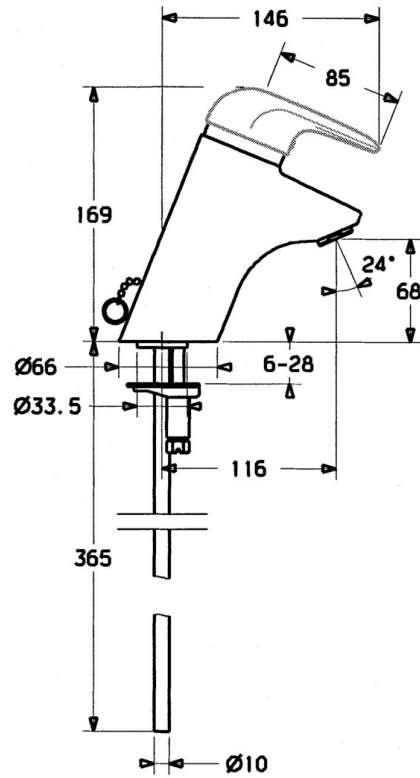

EAN: 4015474656741
static.hansa.com/0727210083

- Washbasin
- Single-lever
- Deck mounted
- Red
- Fixed spout
- Without operation lever

Technical data

Technical properties

Hot water supply	max. +80°C
Working pressure	0.5-10 bar
Material	Brass

Spare parts

SP07272101

	Name	Code
1.1	Screw, M5x8, SW2.5	59904755
1.2	Bushing	59904778
1.3	Plug, hot/cold	59906705
2	Covering cap	59906563
2.2	Fixing sleeve	59906695
3	Eye screw, M50x1, SW45	59904775
4	Cartridge, 4.8 eco	59904601
4.1	Hot water limiter	59904759
5.1	Pop-up operating rod	59906423
5.2	Swivel joint	59904624
5.3	O-ring, 42x3.5	59904764
5.4	Gasket, 48x33.5x2	59902283
5.5	Fixing plate	59904765
5.6	Screw, M8x1, SW13	59904766
5.7	Fixing set	59910749
6	Aerator, M24x1 STD HC A	59902366
6	Aerator, M24x1 A White Discontinued	59905419
6.1	Aerator, M22/24 A	59902081
6.2	Ball joint for bidet faucet	59910952
7	Pop-up waste	59904620
8	Washer with chain holder	59902219
9	Pipe Discontinued	59911064