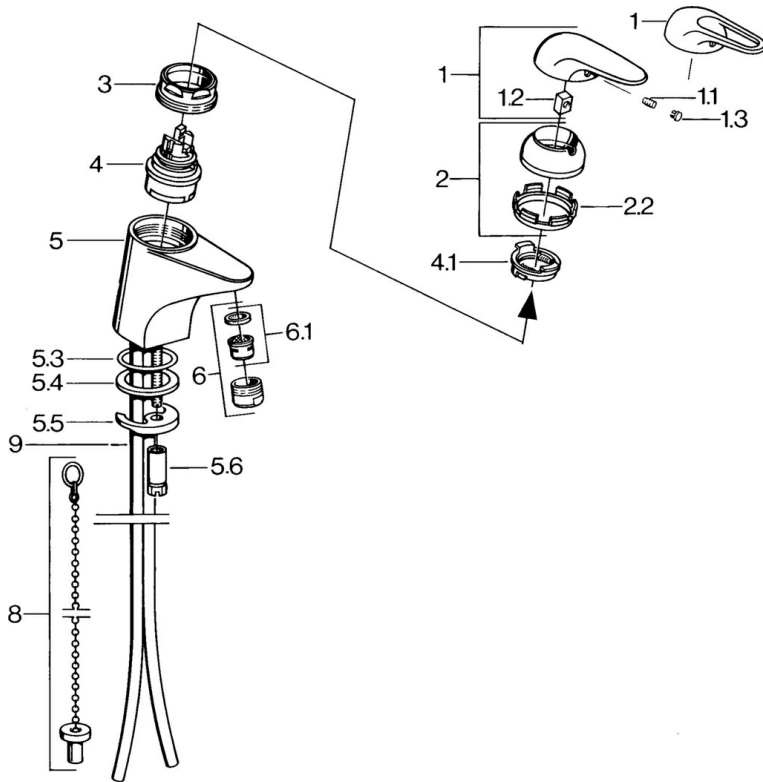

EAN: 4015474656741
static.hansa.com/0727210083

- Washbasin
- Single-lever
- Deck mounted
- Red
- Fixed spout
- Without operation lever

Technical data

Technical properties

Hot water supply	max. +80°C
Working pressure	0.5-10 bar
Material	Brass

Spare parts

SP07272101

	Name	Code
1.1	Screw, M5x8, SW2.5	59904755
1.2	Bushing	59904778
1.3	Plug, hot/cold	59906705
2	Covering cap	59906563
2.2	Fixing sleeve	59906695
3	Eye screw, M50x1, SW45	59904775
4	Cartridge, 4.8 eco	59904601
4.1	Hot water limiter	59904759
5.1	Pop-up operating rod	59906423
5.2	Swivel joint	59904624
5.3	O-ring, 42x3.5	59904764
5.4	Gasket, 48x33.5x2	59902283
5.5	Fixing plate	59904765
5.6	Screw, M8x1, SW13	59904766
5.7	Fixing set	59910749
6	Aerator, M24x1 STD HC A	59902366
6	Aerator, M24x1 A White Discontinued	59905419
6.1	Aerator, M22/24 A	59902081
6.2	Ball joint for bidet faucet	59910952
7	Pop-up waste	59904620
8	Washer with chain holder	59902219
9	Pipe Discontinued	59911064