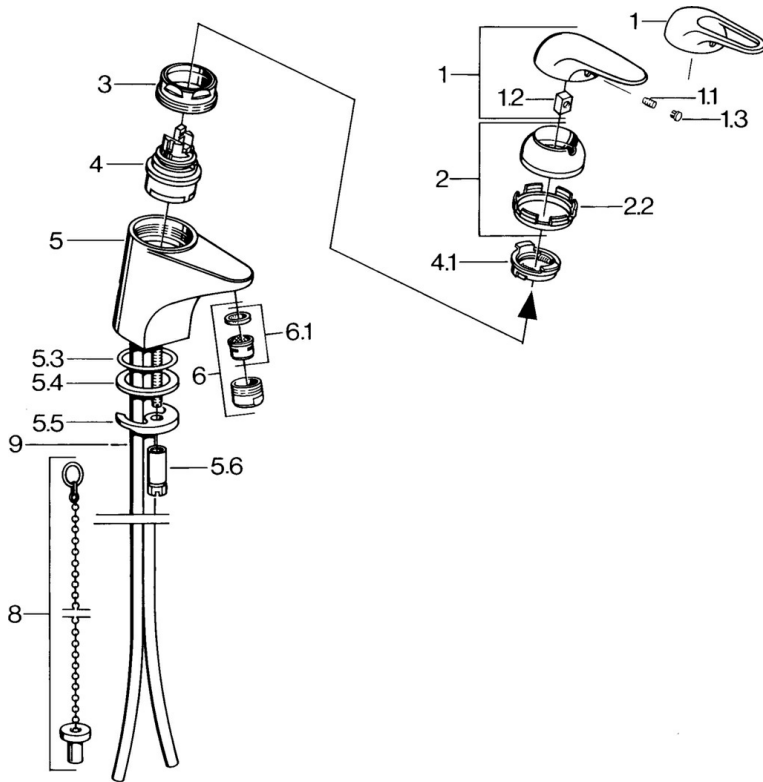

EAN: 4015474656758
static.hansa.com/0727210082

- Washbasin
- Single-lever
- Deck mounted
- White
- Fixed spout
- Without operation lever

Technical data

Technical properties

Hot water supply	max. +80°C
Working pressure	0.5-10 bar
Material	Brass

Spare parts

SP07272101

	Name	Code
1.1	Screw, M5x8, SW2.5	59904755
1.2	Bushing	59904778
1.3	Plug, hot/cold	59906705
2	Covering cap	59906563
2.2	Fixing sleeve	59906695
3	Eye screw, M50x1, SW45	59904775
4	Cartridge, 4.8 eco	59904601
4.1	Hot water limiter	59904759
5.1	Pop-up operating rod	59906423
5.2	Swivel joint	59904624
5.3	O-ring, 42x3.5	59904764
5.4	Gasket, 48x33.5x2	59902283
5.5	Fixing plate	59904765
5.6	Screw, M8x1, SW13	59904766
5.7	Fixing set	59910749
6	Aerator, M24x1 STD HC A	59902366
6	Aerator, M24x1 A White Discontinued	59905419
6.1	Aerator, M22/24 A	59902081
6.2	Ball joint for bidet faucet	59910952
7	Pop-up waste	59904620
8	Washer with chain holder	59902219
9	Pipe Discontinued	59911064