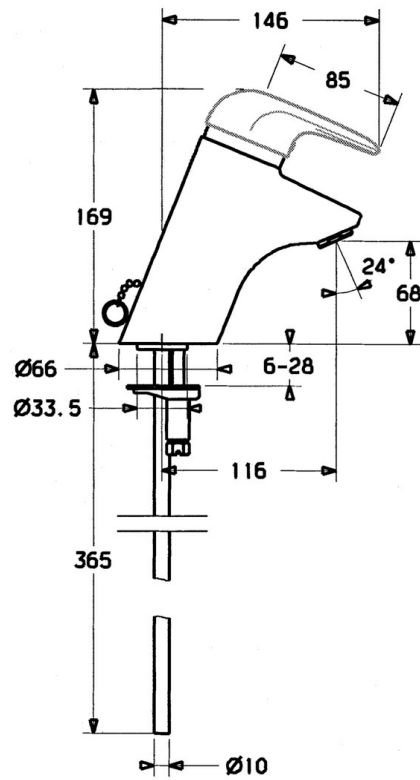

EAN: 4015474656758
static.hansa.com/0727210082

- Washbasin
- Single-lever
- Deck mounted
- White
- Fixed spout
- Without operation lever

Technical data

Technical properties

Hot water supply	max. +80°C
Working pressure	0.5-10 bar
Material	Brass

Spare parts

SP07272101

	Name	Code
1.1	Screw, M5x8, SW2.5	59904755
1.2	Bushing	59904778
1.3	Plug, hot/cold	59906705
2	Covering cap	59906563
2.2	Fixing sleeve	59906695
3	Eye screw, M50x1, SW45	59904775
4	Cartridge, 4.8 eco	59904601
4.1	Hot water limiter	59904759
5.1	Pop-up operating rod	59906423
5.2	Swivel joint	59904624
5.3	O-ring, 42x3.5	59904764
5.4	Gasket, 48x33.5x2	59902283
5.5	Fixing plate	59904765
5.6	Screw, M8x1, SW13	59904766
5.7	Fixing set	59910749
6	Aerator, M24x1 STD HC A	59902366
6	Aerator, M24x1 A White Discontinued	59905419
6.1	Aerator, M22/24 A	59902081
6.2	Ball joint for bidet faucet	59910952
7	Pop-up waste	59904620
8	Washer with chain holder	59902219
9	Pipe Discontinued	59911064