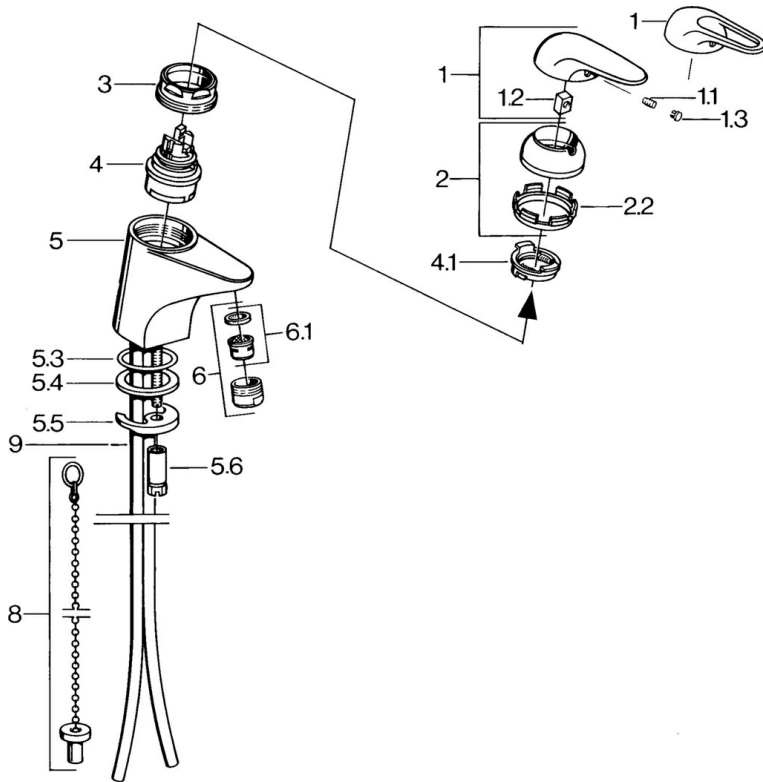

EAN: 4015474656734  
[static.hansa.com/07272100](http://static.hansa.com/07272100)

- Washbasin
- Single-lever
- Deck mounted
- Chrome
- Fixed spout
- Without operation lever

### Technical properties

Hot water supply	<b>max. +80°C</b>
Working pressure	<b>0.5-10 bar</b>
Material	<b>Brass</b>

## Spare parts

### SP07272101

	Name	Code
1.1	Screw, M5x8, SW2.5	59904755
1.2	Bushing	59904778
1.3	Plug, hot/cold	59906705
2	Covering cap	59906563
2.2	Fixing sleeve	59906695
3	Eye screw, M50x1, SW45	59904775
4	Cartridge, 4.8 eco	59904601
4.1	Hot water limiter	59904759
5.1	Pop-up operating rod	59906423
5.2	Swivel joint	59904624
5.3	O-ring, 42x3.5	59904764
5.4	Gasket, 48x33.5x2	59902283
5.5	Fixing plate	59904765
5.6	Screw, M8x1, SW13	59904766
5.7	Fixing set	59910749
6	Aerator, M24x1 STD HC A	59902366
6	Aerator, M24x1 A White Discontinued	59905419
6.1	Aerator, M22/24 A	59902081
6.2	Ball joint for bidet faucet	59910952
7	Pop-up waste	59904620
8	Washer with chain holder	59902219
9	Pipe Discontinued	59911064