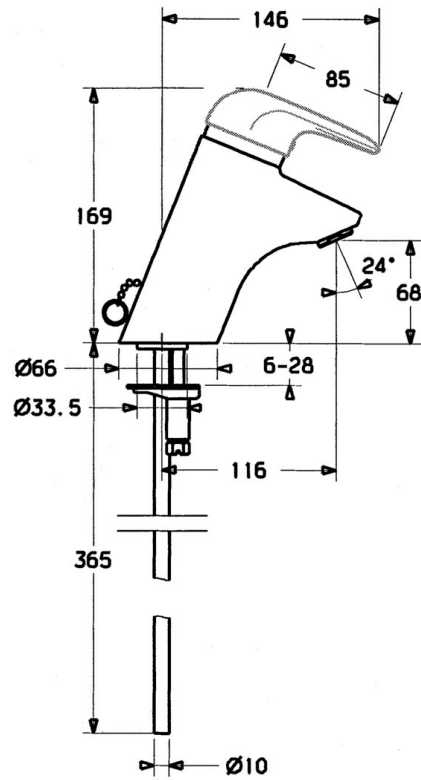

EAN: 4015474656734  
[static.hansa.com/07272100](http://static.hansa.com/07272100)

- Washbasin
- Single-lever
- Deck mounted
- Chrome
- Fixed spout
- Without operation lever

## Technical data

### Technical properties

Hot water supply	<b>max. +80°C</b>
Working pressure	<b>0.5-10 bar</b>
Material	<b>Brass</b>

### SP07272101

	Name	Code
1.1	Screw, M5x8, SW2.5	59904755
1.2	Bushing	59904778
1.3	Plug, hot/cold	59906705
2	Covering cap	59906563
2.2	Fixing sleeve	59906695
3	Eye screw, M50x1, SW45	59904775
4	Cartridge, 4.8 eco	59904601
4.1	Hot water limiter	59904759
5.1	Pop-up operating rod	59906423
5.2	Swivel joint	59904624
5.3	O-ring, 42x3.5	59904764
5.4	Gasket, 48x33.5x2	59902283
5.5	Fixing plate	59904765
5.6	Screw, M8x1, SW13	59904766
5.7	Fixing set	59910749
6	Aerator, M24x1 STD HC A	59902366
6	Aerator, M24x1 A White Discontinued	59905419
6.1	Aerator, M22/24 A	59902081
6.2	Ball joint for bidet faucet	59910952
7	Pop-up waste	59904620
8	Washer with chain holder	59902219
9	Pipe Discontinued	59911064