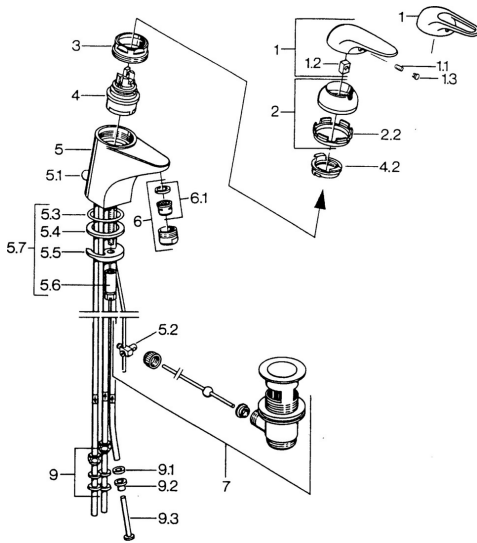

EAN: 4015474656314
static.hansa.com/0713110183

- Washbasin
- Single-lever
- Deck mounted
- Red

Technical data

Technical properties

Hot water supply	max. +80°C
Working pressure	0.5-10 bar
Material	Brass

Spare parts

SP07131101

	Name	Code
1.1	Screw, M5x8, SW2.5	59904755
1.2	Bushing	59904778
1.3	Plug, hot/cold	59906705
2	Covering cap White Discontinued	59906565
2	Covering cap	59906563
2.2	Fixing sleeve	59906695
3	Eye screw, M50x1, SW45	59904775
4	Cartridge, 4.8 eco	59904601
4.2	Hot water limiter	59904759
5.1	Pop-up operating rod	59906423
5.2	Swivel joint	59904624
5.3	O-ring, 42x3.5	59904764
5.4	Gasket, 48x33.5x2	59902283
5.5	Fixing plate	59904765
5.6	Screw, M8x1, SW13	59904766
5.7	Fixing set	59910749
6	Aerator, M24x1 A, low pressure	59902692
6	Aerator, M24x1 White	59905527
6.1	Aerator, M22/24, ND	59901553
7	Pop-up waste	59904620
9	Fitting nut	59904969
9.1	Sealing kit, 14.9x8.5x1	59902352
9.2	Sealing kit, 10x8	59902272
9.3	Hose	59902151