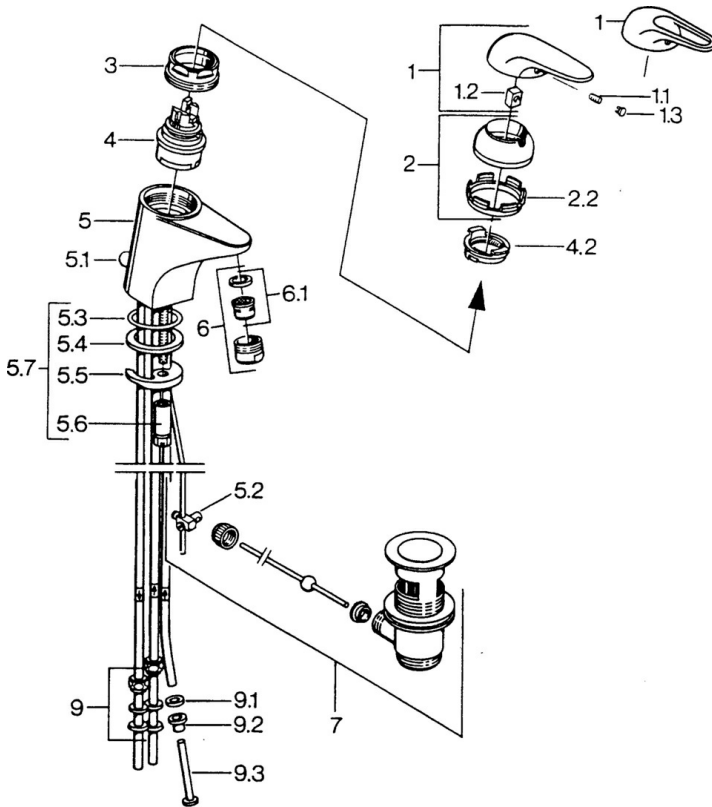

EAN: 4015474656314
static.hansa.com/0713110183

- Washbasin
- Single-lever
- Deck mounted
- Red

Technical data

Technical properties

Hot water supply	max. +80°C
Working pressure	0.5-10 bar
Material	Brass

Spare parts

SP07131101

	Name	Code
1.1	Screw, M5x8, SW2.5	59904755
1.2	Bushing	59904778
1.3	Plug, hot/cold	59906705
2	Covering cap White Discontinued	59906565
2	Covering cap	59906563
2.2	Fixing sleeve	59906695
3	Eye screw, M50x1, SW45	59904775
4	Cartridge, 4.8 eco	59904601
4.2	Hot water limiter	59904759
5.1	Pop-up operating rod	59906423
5.2	Swivel joint	59904624
5.3	O-ring, 42x3.5	59904764
5.4	Gasket, 48x33.5x2	59902283
5.5	Fixing plate	59904765
5.6	Screw, M8x1, SW13	59904766
5.7	Fixing set	59910749
6	Aerator, M24x1 A, low pressure	59902692
6	Aerator, M24x1 White	59905527
6.1	Aerator, M22/24, ND	59901553
7	Pop-up waste	59904620
9	Fitting nut	59904969
9.1	Sealing kit, 14.9x8.5x1	59902352
9.2	Sealing kit, 10x8	59902272
9.3	Hose	59902151