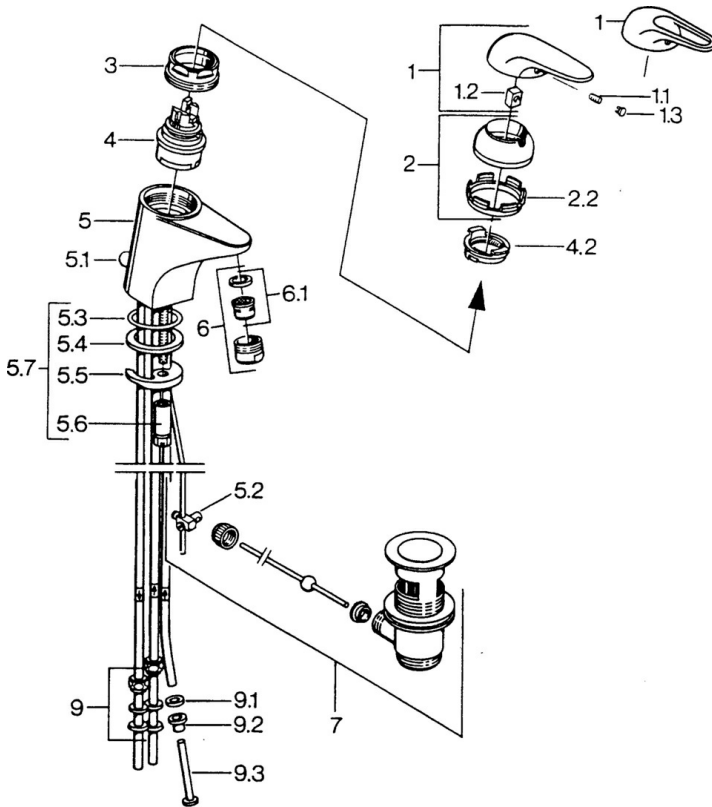

EAN: 4015474656307
static.hansa.com/07131101

- Washbasin
- Single-lever
- Deck mounted
- Chrome

Technical data

Technical properties

Hot water supply	max. +80°C
Working pressure	0.5-10 bar
Material	Brass

Spare parts

SP07131101

Name	Code	
1.1	Screw, M5x8, SW2.5	59904755
1.2	Bushing	59904778
1.3	Plug, hot/cold	59906705
2	Covering cap White Discontinued	59906565
2	Covering cap	59906563
2.2	Fixing sleeve	59906695
3	Eye screw, M50x1, SW45	59904775
4	Cartridge, 4.8 eco	59904601
4.2	Hot water limiter	59904759
5.1	Pop-up operating rod	59906423
5.2	Swivel joint	59904624
5.3	O-ring, 42x3.5	59904764
5.4	Gasket, 48x33.5x2	59902283
5.5	Fixing plate	59904765
5.6	Screw, M8x1, SW13	59904766
5.7	Fixing set	59910749
6	Aerator, M24x1 A, low pressure	59902692
6	Aerator, M24x1 White	59905527
6.1	Aerator, M22/24, ND	59901553
7	Pop-up waste	59904620
9	Fitting nut	59904969
9.1	Sealing kit, 14.9x8.5x1	59902352
9.2	Sealing kit, 10x8	59902272
9.3	Hose	59902151