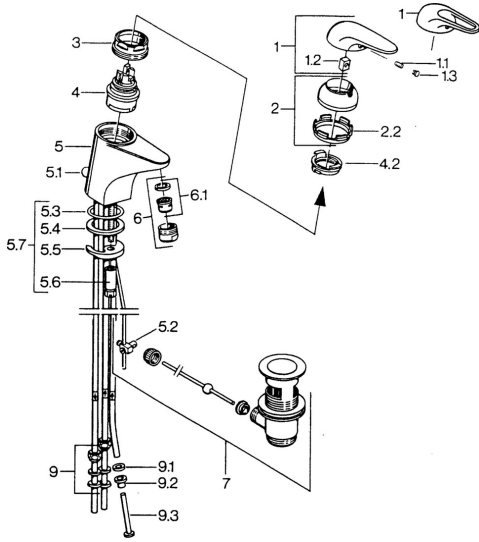

EAN: 4015474656307
static.hansa.com/07131101

- Washbasin
- Single-lever
- Deck mounted
- Chrome

Technical data

Technical properties

Hot water supply	max. +80°C
Working pressure	0.5-10 bar
Material	Brass

Spare parts

SP07131101

Name	Code	
1.1	Screw, M5x8, SW2.5	59904755
1.2	Bushing	59904778
1.3	Plug, hot/cold	59906705
2	Covering cap White Discontinued	59906565
2	Covering cap	59906563
2.2	Fixing sleeve	59906695
3	Eye screw, M50x1, SW45	59904775
4	Cartridge, 4.8 eco	59904601
4.2	Hot water limiter	59904759
5.1	Pop-up operating rod	59906423
5.2	Swivel joint	59904624
5.3	O-ring, 42x3.5	59904764
5.4	Gasket, 48x33.5x2	59902283
5.5	Fixing plate	59904765
5.6	Screw, M8x1, SW13	59904766
5.7	Fixing set	59910749
6	Aerator, M24x1 A, low pressure	59902692
6	Aerator, M24x1 White	59905527
6.1	Aerator, M22/24, ND	59901553
7	Pop-up waste	59904620
9	Fitting nut	59904969
9.1	Sealing kit, 14.9x8.5x1	59902352
9.2	Sealing kit, 10x8	59902272
9.3	Hose	59902151