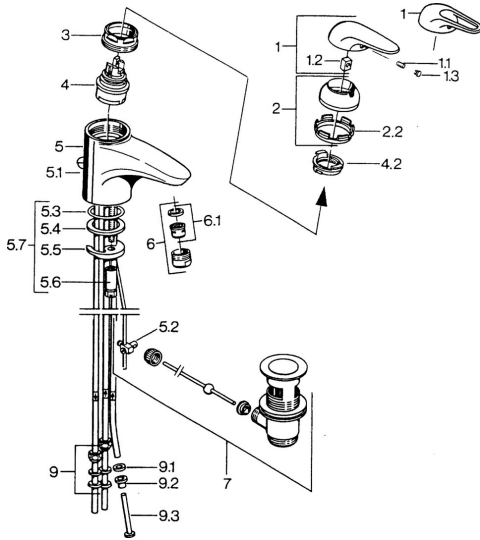

EAN: 4015474656710  
[static.hansa.com/0713110084](http://static.hansa.com/0713110084)

- Washbasin
- Single-lever
- Deck mounted
- Black

### Technical properties

Hot water supply	<b>max. +80°C</b>
Working pressure	<b>0.5-10 bar</b>
Material	<b>Brass</b>

## Spare parts

### SP07131100

	Name	Code
2	Covering cap	59906563
2.2	Fixing sleeve	59906695
3	Eye screw, M50x1, SW45	59904775
4	Cartridge, 4.8 eco	59904601
4.2	Hot water limiter	59904759
5.1	Pop-up operating rod	59906423
5.2	Swivel joint	59904624
5.3	O-ring, 42x3.5	59904764
5.4	Gasket, 48x33.5x2	59902283
5.5	Fixing plate	59904765
5.6	Screw, M8x1, SW13	59904766
5.7	Fixing set	59910749
6	Aerator, M24x1 A, low pressure	59902692
6	Aerator, M24x1 White	59905527
6.1	Aerator, M22/24, ND	59901553
7	Pop-up waste	59904620
9	Fitting nut	59904969
9.1	Sealing kit, 14.9x8.5x1	59902352
9.2	Sealing kit, 10x8	59902272
9.3	Hose	59902151