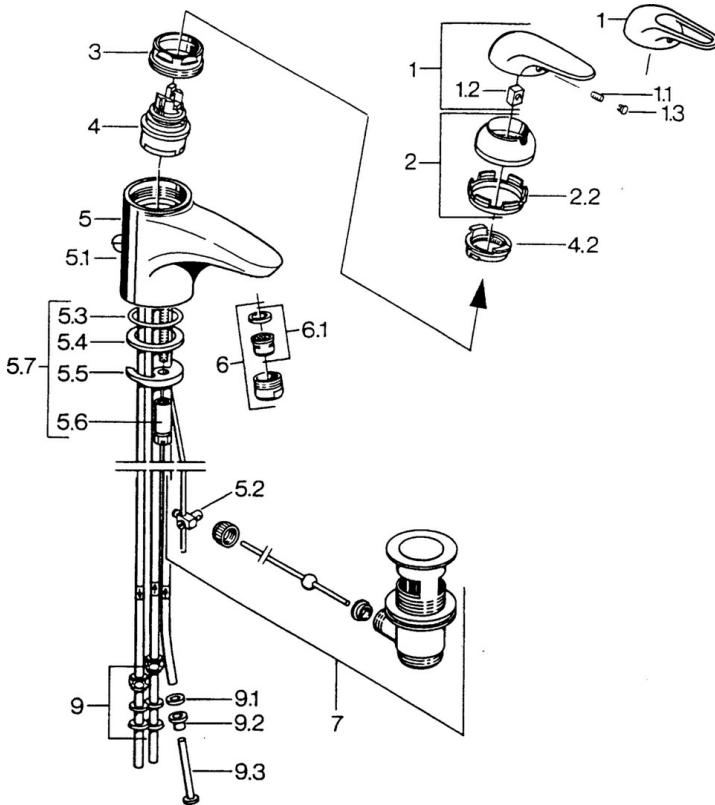

EAN: 4015474656710  
[static.hansa.com/0713110084](http://static.hansa.com/0713110084)

- Washbasin
- Single-lever
- Deck mounted
- Black

### Technical properties

Hot water supply	<b>max. +80°C</b>
Working pressure	<b>0.5-10 bar</b>
Material	<b>Brass</b>

## Spare parts

### SP07131100

	Name	Code
2	Covering cap	59906563
2.2	Fixing sleeve	59906695
3	Eye screw, M50x1, SW45	59904775
4	Cartridge, 4.8 eco	59904601
4.2	Hot water limiter	59904759
5.1	Pop-up operating rod	59906423
5.2	Swivel joint	59904624
5.3	O-ring, 42x3.5	59904764
5.4	Gasket, 48x33.5x2	59902283
5.5	Fixing plate	59904765
5.6	Screw, M8x1, SW13	59904766
5.7	Fixing set	59910749
6	Aerator, M24x1 A, low pressure	59902692
6	Aerator, M24x1 White	59905527
6.1	Aerator, M22/24, ND	59901553
7	Pop-up waste	59904620
9	Fitting nut	59904969
9.1	Sealing kit, 14.9x8.5x1	59902352
9.2	Sealing kit, 10x8	59902272
9.3	Hose	59902151