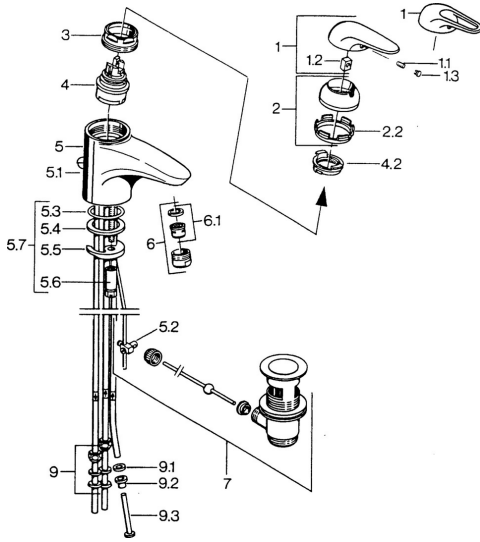

EAN: 4015474656680  
[static.hansa.com/0713110083](http://static.hansa.com/0713110083)

- Washbasin
- Single-lever
- Deck mounted
- Red

### Technical properties

Hot water supply	<b>max. +80°C</b>
Working pressure	<b>0.5-10 bar</b>
Material	<b>Brass</b>

## Spare parts

### SP07131100

	Name	Code
2	Covering cap	59906563
2.2	Fixing sleeve	59906695
3	Eye screw, M50x1, SW45	59904775
4	Cartridge, 4.8 eco	59904601
4.2	Hot water limiter	59904759
5.1	Pop-up operating rod	59906423
5.2	Swivel joint	59904624
5.3	O-ring, 42x3.5	59904764
5.4	Gasket, 48x33.5x2	59902283
5.5	Fixing plate	59904765
5.6	Screw, M8x1, SW13	59904766
5.7	Fixing set	59910749
6	Aerator, M24x1 A, low pressure	59902692
6	Aerator, M24x1 White	59905527
6.1	Aerator, M22/24, ND	59901553
7	Pop-up waste	59904620
9	Fitting nut	59904969
9.1	Sealing kit, 14.9x8.5x1	59902352
9.2	Sealing kit, 10x8	59902272
9.3	Hose	59902151