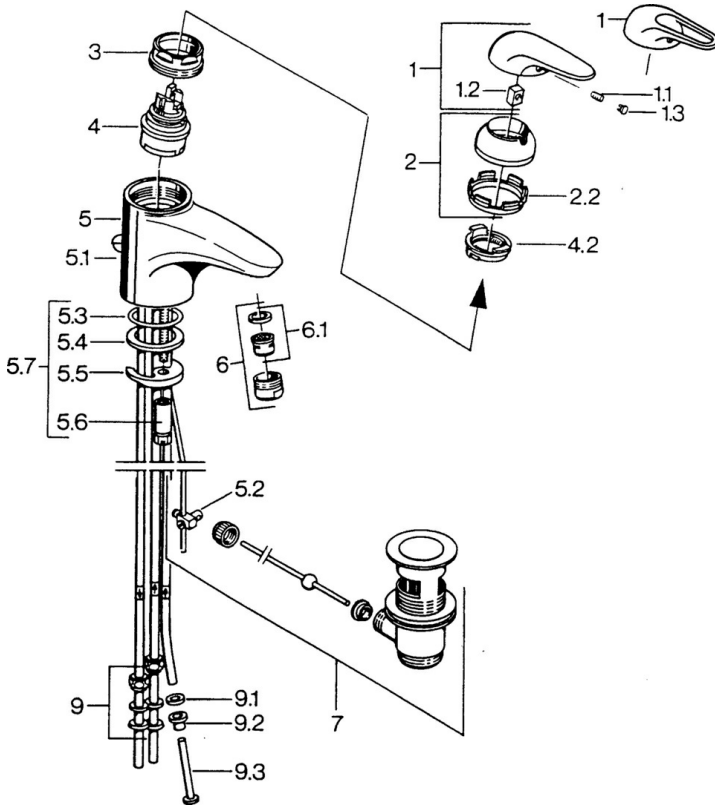

EAN: 4015474656680  
[static.hansa.com/0713110083](http://static.hansa.com/0713110083)

- Washbasin
- Single-lever
- Deck mounted
- Red

### Technical properties

Hot water supply	<b>max. +80°C</b>
Working pressure	<b>0.5-10 bar</b>
Material	<b>Brass</b>

## Spare parts

### SP07131100

	Name	Code
2	Covering cap	59906563
2.2	Fixing sleeve	59906695
3	Eye screw, M50x1, SW45	59904775
4	Cartridge, 4.8 eco	59904601
4.2	Hot water limiter	59904759
5.1	Pop-up operating rod	59906423
5.2	Swivel joint	59904624
5.3	O-ring, 42x3.5	59904764
5.4	Gasket, 48x33.5x2	59902283
5.5	Fixing plate	59904765
5.6	Screw, M8x1, SW13	59904766
5.7	Fixing set	59910749
6	Aerator, M24x1 A, low pressure	59902692
6	Aerator, M24x1 White	59905527
6.1	Aerator, M22/24, ND	59901553
7	Pop-up waste	59904620
9	Fitting nut	59904969
9.1	Sealing kit, 14.9x8.5x1	59902352
9.2	Sealing kit, 10x8	59902272
9.3	Hose	59902151