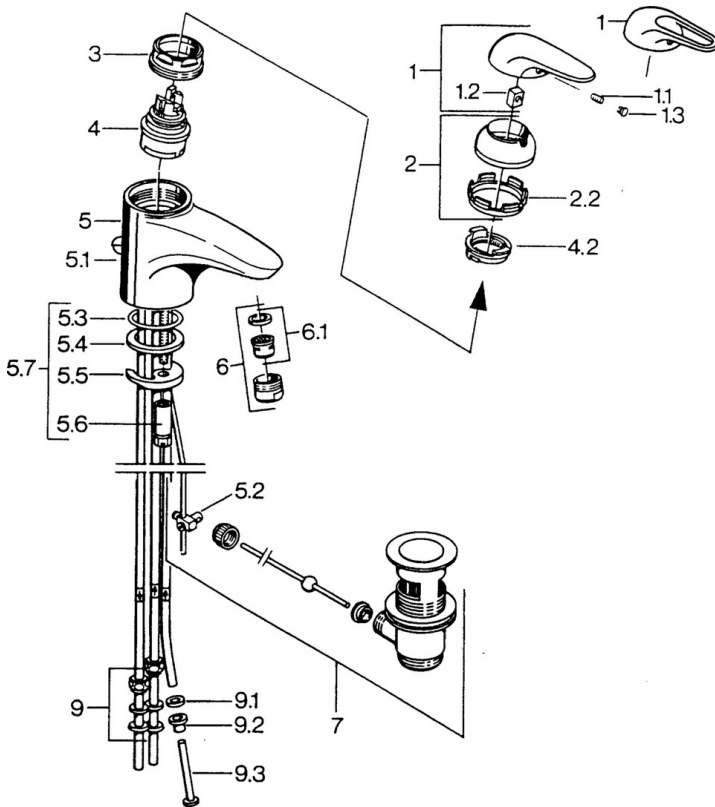

EAN: 4015474656703
static.hansa.com/0713110082

- Washbasin
- Single-lever
- Deck mounted
- White

Technical data

Technical properties

Hot water supply	max. +80°C
Working pressure	0.5-10 bar
Material	Brass

Spare parts

SP07131100

	Name	Code
2	Covering cap	59906563
2.2	Fixing sleeve	59906695
3	Eye screw, M50x1, SW45	59904775
4	Cartridge, 4.8 eco	59904601
4.2	Hot water limiter	59904759
5.1	Pop-up operating rod	59906423
5.2	Swivel joint	59904624
5.3	O-ring, 42x3.5	59904764
5.4	Gasket, 48x33.5x2	59902283
5.5	Fixing plate	59904765
5.6	Screw, M8x1, SW13	59904766
5.7	Fixing set	59910749
6	Aerator, M24x1 A, low pressure	59902692
6	Aerator, M24x1 White	59905527
6.1	Aerator, M22/24, ND	59901553
7	Pop-up waste	59904620
9	Fitting nut	59904969
9.1	Sealing kit, 14.9x8.5x1	59902352
9.2	Sealing kit, 10x8	59902272
9.3	Hose	59902151