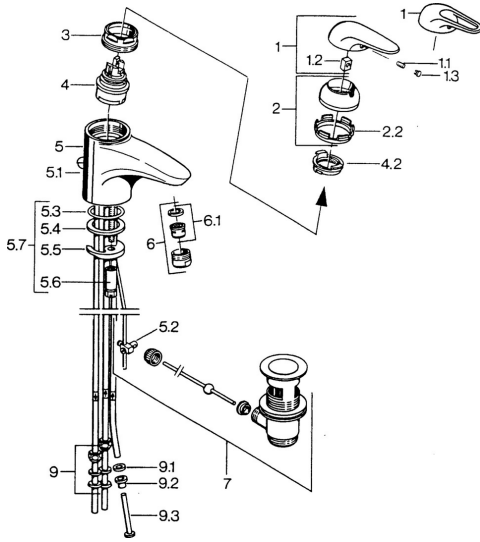

EAN: 4015474656703
static.hansa.com/0713110082

- Washbasin
- Single-lever
- Deck mounted
- White

Technical data

Technical properties

Hot water supply	max. +80°C
Working pressure	0.5-10 bar
Material	Brass

Spare parts

SP07131100

	Name	Code
2	Covering cap	59906563
2.2	Fixing sleeve	59906695
3	Eye screw, M50x1, SW45	59904775
4	Cartridge, 4.8 eco	59904601
4.2	Hot water limiter	59904759
5.1	Pop-up operating rod	59906423
5.2	Swivel joint	59904624
5.3	O-ring, 42x3.5	59904764
5.4	Gasket, 48x33.5x2	59902283
5.5	Fixing plate	59904765
5.6	Screw, M8x1, SW13	59904766
5.7	Fixing set	59910749
6	Aerator, M24x1 A, low pressure	59902692
6	Aerator, M24x1 White	59905527
6.1	Aerator, M22/24, ND	59901553
7	Pop-up waste	59904620
9	Fitting nut	59904969
9.1	Sealing kit, 14.9x8.5x1	59902352
9.2	Sealing kit, 10x8	59902272
9.3	Hose	59902151