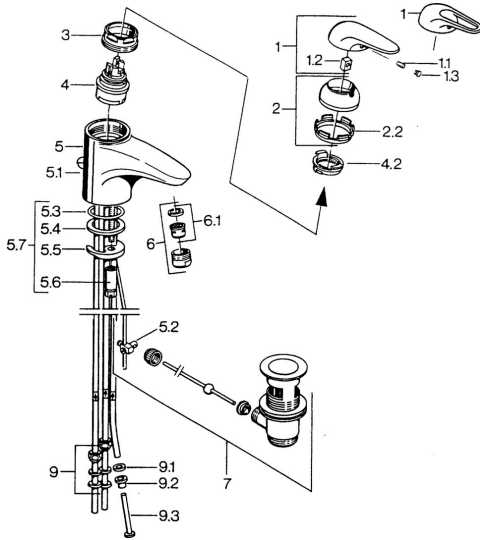

EAN: 4015474656673
static.hansa.com/07131100

- Washbasin
- Single-lever
- Deck mounted
- Chrome

Technical data

Technical properties

Hot water supply	max. +80°C
Working pressure	0.5-10 bar
Material	Brass

Spare parts

SP07131100

	Name	Code
2	Covering cap	59906563
2.2	Fixing sleeve	59906695
3	Eye screw, M50x1, SW45	59904775
4	Cartridge, 4.8 eco	59904601
4.2	Hot water limiter	59904759
5.1	Pop-up operating rod	59906423
5.2	Swivel joint	59904624
5.3	O-ring, 42x3.5	59904764
5.4	Gasket, 48x33.5x2	59902283
5.5	Fixing plate	59904765
5.6	Screw, M8x1, SW13	59904766
5.7	Fixing set	59910749
6	Aerator, M24x1 A, low pressure	59902692
6	Aerator, M24x1 White	59905527
6.1	Aerator, M22/24, ND	59901553
7	Pop-up waste	59904620
9	Fitting nut	59904969
9.1	Sealing kit, 14.9x8.5x1	59902352
9.2	Sealing kit, 10x8	59902272
9.3	Hose	59902151