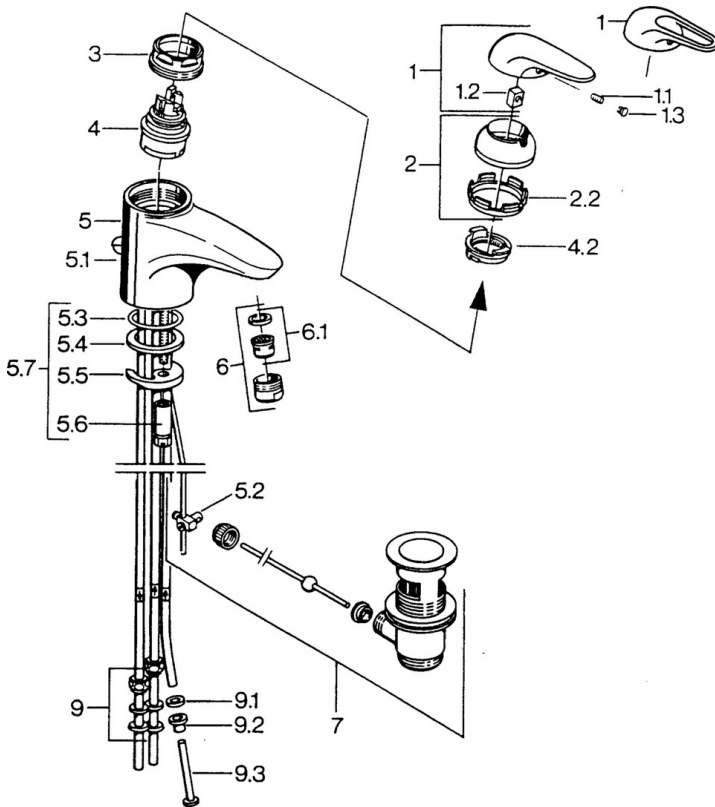

EAN: 4015474656673
static.hansa.com/07131100

- Washbasin
- Single-lever
- Deck mounted
- Chrome

Technical data

Technical properties

Hot water supply	max. +80°C
Working pressure	0.5-10 bar
Material	Brass

Spare parts

SP07131100

	Name	Code
2	Covering cap	59906563
2.2	Fixing sleeve	59906695
3	Eye screw, M50x1, SW45	59904775
4	Cartridge, 4.8 eco	59904601
4.2	Hot water limiter	59904759
5.1	Pop-up operating rod	59906423
5.2	Swivel joint	59904624
5.3	O-ring, 42x3.5	59904764
5.4	Gasket, 48x33.5x2	59902283
5.5	Fixing plate	59904765
5.6	Screw, M8x1, SW13	59904766
5.7	Fixing set	59910749
6	Aerator, M24x1 A, low pressure	59902692
6	Aerator, M24x1 White	59905527
6.1	Aerator, M22/24, ND	59901553
7	Pop-up waste	59904620
9	Fitting nut	59904969
9.1	Sealing kit, 14.9x8.5x1	59902352
9.2	Sealing kit, 10x8	59902272
9.3	Hose	59902151