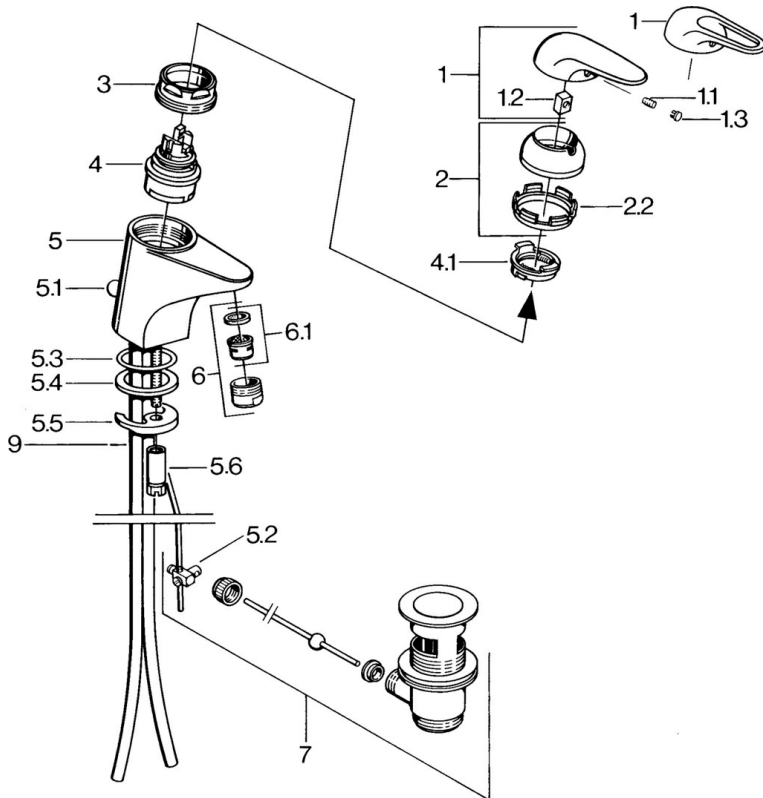

EAN: 4015474535558
static.hansa.com/07092161

- Washbasin
- Single-lever
- Deck mounted
- Chrome

Technical data

Technical properties

Hot water supply	max. +80°C
Working pressure	0.5-10 bar
Material	Brass

Spare parts

SP07012100

	Name	Code
2	Covering cap	59906563
2.2	Fixing sleeve	59906695
3	Eye screw, M50x1, SW45	59904775
4	Cartridge, 4.8 Eco-Top	59911431
4	Cartridge, 4.8 eco	59904601
4.1	Hot water limiter	59904759
5.1	Pop-up operating rod	59906423
5.2	Swivel joint	59904624
5.3	O-ring, 42x3.5	59904764
5.4	Gasket, 48x33.5x2	59902283
5.5	Fixing plate	59904765
5.6	Screw, M8x1, SW13	59904766
5.7	Fixing set	59910749
6	Aerator, M24x1 A White Discontinued	59905419
6	Aerator, M24x1 STD HC A	59902366
6.1	Aerator, M22/24 A	59902081
7	Pop-up waste	59904620
7.1	Cartridge, 4.8 Eco-Top	59911431
9	Pipe Discontinued	59911064