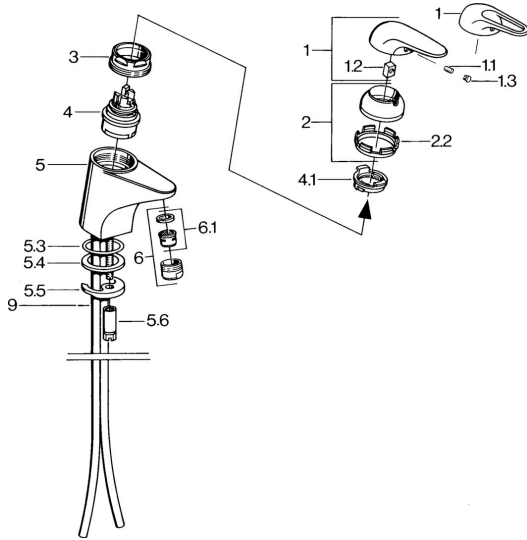

EAN: 4015474535558
static.hansa.com/07092161

- Washbasin
- Single-lever
- Deck mounted
- Chrome

Technical data

Technical properties

Hot water supply	max. +80°C
Working pressure	0.5-10 bar
Material	Brass

Spare parts

SP07012100

	Name	Code
2	Covering cap	59906563
2.2	Fixing sleeve	59906695
3	Eye screw, M50x1, SW45	59904775
4	Cartridge, 4.8 Eco-Top	59911431
4	Cartridge, 4.8 eco	59904601
4.1	Hot water limiter	59904759
5.1	Pop-up operating rod	59906423
5.2	Swivel joint	59904624
5.3	O-ring, 42x3.5	59904764
5.4	Gasket, 48x33.5x2	59902283
5.5	Fixing plate	59904765
5.6	Screw, M8x1, SW13	59904766
5.7	Fixing set	59910749
6	Aerator, M24x1 A White Discontinued	59905419
6	Aerator, M24x1 STD HC A	59902366
6.1	Aerator, M22/24 A	59902081
7	Pop-up waste	59904620
7.1	Cartridge, 4.8 Eco-Top	59911431
9	Pipe Discontinued	59911064