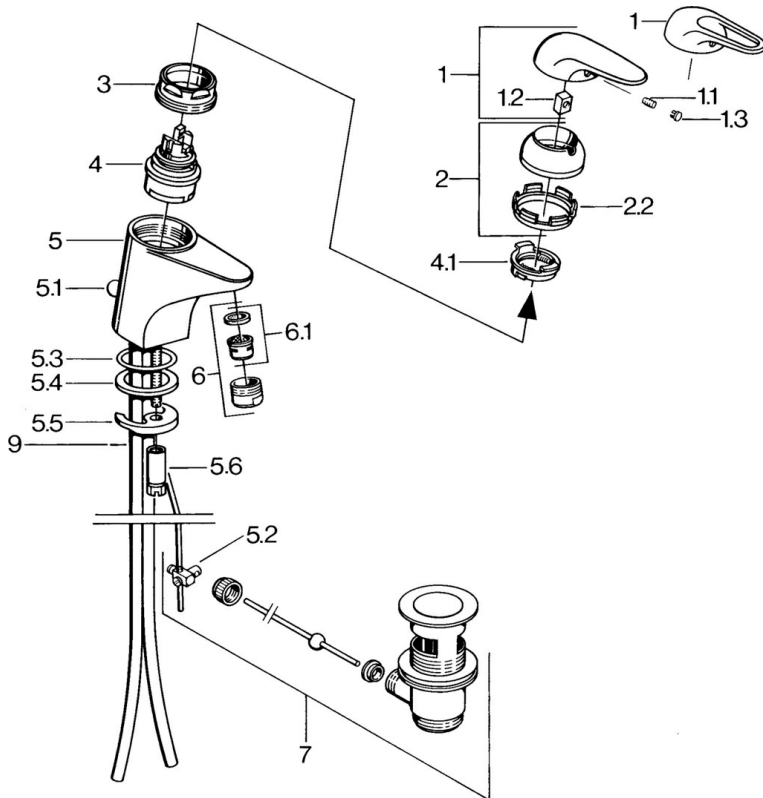

EAN: 4015474640566
static.hansa.com/0709210184

- Washbasin
- Single-lever
- Deck mounted
- Black

Technical data

Technical properties

Hot water supply	max. +80°C
Working pressure	0.5-10 bar
Material	Brass

Spare parts

SP07012100

	Name	Code
2	Covering cap	59906563
2.2	Fixing sleeve	59906695
3	Eye screw, M50x1, SW45	59904775
4	Cartridge, 4.8 Eco-Top	59911431
4	Cartridge, 4.8 eco	59904601
4.1	Hot water limiter	59904759
5.1	Pop-up operating rod	59906423
5.2	Swivel joint	59904624
5.3	O-ring, 42x3.5	59904764
5.4	Gasket, 48x33.5x2	59902283
5.5	Fixing plate	59904765
5.6	Screw, M8x1, SW13	59904766
5.7	Fixing set	59910749
6	Aerator, M24x1 A White Discontinued	59905419
6	Aerator, M24x1 STD HC A	59902366
6.1	Aerator, M22/24 A	59902081
7	Pop-up waste	59904620
7.1	Cartridge, 4.8 Eco-Top	59911431
9	Pipe Discontinued	59911064