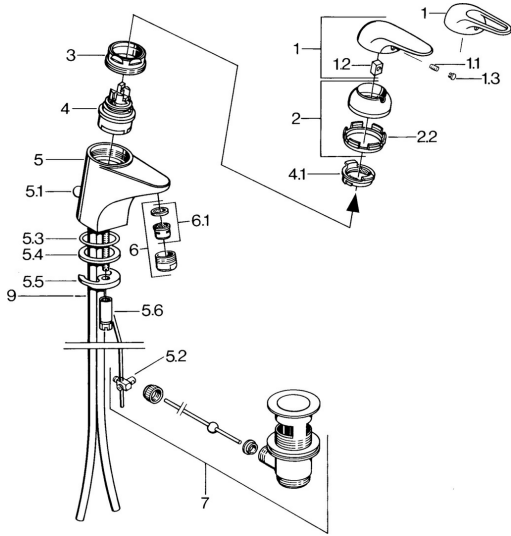

EAN: 4015474640566
static.hansa.com/0709210184

- Washbasin
- Single-lever
- Deck mounted
- Black

Technical data

Technical properties

Hot water supply	max. +80°C
Working pressure	0.5-10 bar
Material	Brass

Spare parts

SP07012100

	Name	Code
2	Covering cap	59906563
2.2	Fixing sleeve	59906695
3	Eye screw, M50x1, SW45	59904775
4	Cartridge, 4.8 Eco-Top	59911431
4	Cartridge, 4.8 eco	59904601
4.1	Hot water limiter	59904759
5.1	Pop-up operating rod	59906423
5.2	Swivel joint	59904624
5.3	O-ring, 42x3.5	59904764
5.4	Gasket, 48x33.5x2	59902283
5.5	Fixing plate	59904765
5.6	Screw, M8x1, SW13	59904766
5.7	Fixing set	59910749
6	Aerator, M24x1 A White Discontinued	59905419
6	Aerator, M24x1 STD HC A	59902366
6.1	Aerator, M22/24 A	59902081
7	Pop-up waste	59904620
7.1	Cartridge, 4.8 Eco-Top	59911431
9	Pipe Discontinued	59911064