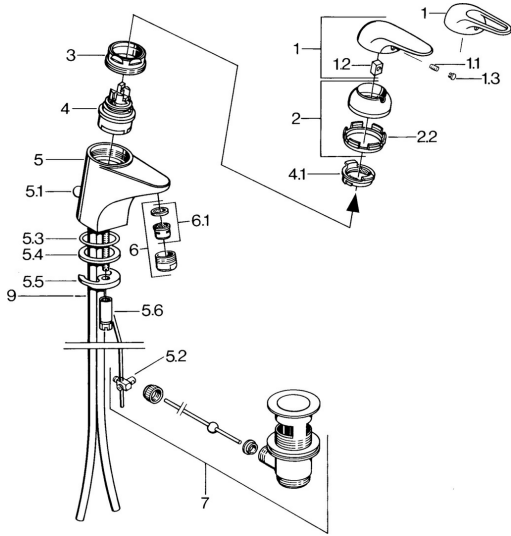

EAN: 4015474677029
static.hansa.com/0709210183

- Washbasin
- Single-lever
- Deck mounted
- Red

Technical data

Technical properties

Hot water supply	max. +80°C
Working pressure	0.5-10 bar
Material	Brass

Spare parts

SP07012100

	Name	Code
2	Covering cap	59906563
2.2	Fixing sleeve	59906695
3	Eye screw, M50x1, SW45	59904775
4	Cartridge, 4.8 Eco-Top	59911431
4	Cartridge, 4.8 eco	59904601
4.1	Hot water limiter	59904759
5.1	Pop-up operating rod	59906423
5.2	Swivel joint	59904624
5.3	O-ring, 42x3.5	59904764
5.4	Gasket, 48x33.5x2	59902283
5.5	Fixing plate	59904765
5.6	Screw, M8x1, SW13	59904766
5.7	Fixing set	59910749
6	Aerator, M24x1 A White Discontinued	59905419
6	Aerator, M24x1 STD HC A	59902366
6.1	Aerator, M22/24 A	59902081
7	Pop-up waste	59904620
7.1	Cartridge, 4.8 Eco-Top	59911431
9	Pipe Discontinued	59911064