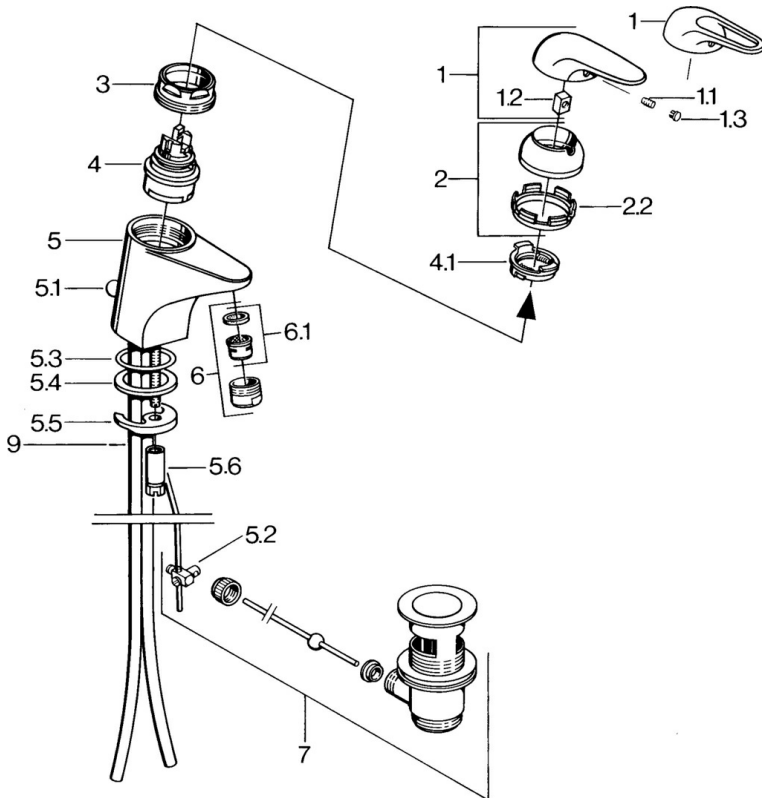

EAN: 4015474677029
static.hansa.com/0709210183

- Washbasin
- Single-lever
- Deck mounted
- Red

Technical data

Technical properties

Hot water supply	max. +80°C
Working pressure	0.5-10 bar
Material	Brass

Spare parts

SP07012100

	Name	Code
2	Covering cap	59906563
2.2	Fixing sleeve	59906695
3	Eye screw, M50x1, SW45	59904775
4	Cartridge, 4.8 Eco-Top	59911431
4	Cartridge, 4.8 eco	59904601
4.1	Hot water limiter	59904759
5.1	Pop-up operating rod	59906423
5.2	Swivel joint	59904624
5.3	O-ring, 42x3.5	59904764
5.4	Gasket, 48x33.5x2	59902283
5.5	Fixing plate	59904765
5.6	Screw, M8x1, SW13	59904766
5.7	Fixing set	59910749
6	Aerator, M24x1 A White Discontinued	59905419
6	Aerator, M24x1 STD HC A	59902366
6.1	Aerator, M22/24 A	59902081
7	Pop-up waste	59904620
7.1	Cartridge, 4.8 Eco-Top	59911431
9	Pipe Discontinued	59911064