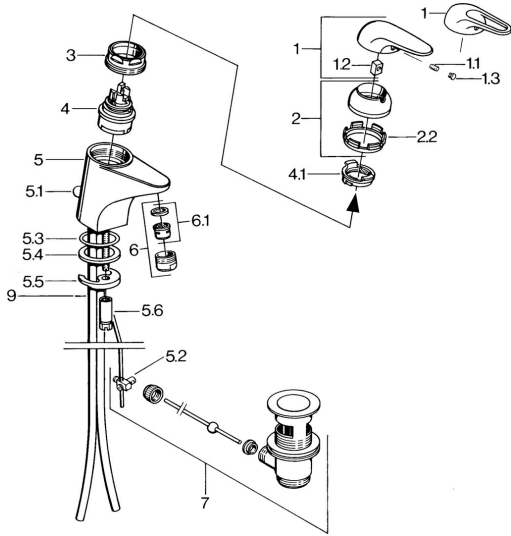

EAN: 4015474636224
static.hansa.com/0709210182

- Washbasin
- Single-lever
- Deck mounted
- White

Technical data

Technical properties

| | |
|------------------|-------------------|
| Hot water supply | max. +80°C |
| Working pressure | 0.5-10 bar |
| Material | Brass |

Spare parts

SP07012100

| | Name | Code |
|-----|-------------------------------------|----------|
| 2 | Covering cap | 59906563 |
| 2.2 | Fixing sleeve | 59906695 |
| 3 | Eye screw, M50x1, SW45 | 59904775 |
| 4 | Cartridge, 4.8 Eco-Top | 59911431 |
| 4 | Cartridge, 4.8 eco | 59904601 |
| 4.1 | Hot water limiter | 59904759 |
| 5.1 | Pop-up operating rod | 59906423 |
| 5.2 | Swivel joint | 59904624 |
| 5.3 | O-ring, 42x3.5 | 59904764 |
| 5.4 | Gasket, 48x33.5x2 | 59902283 |
| 5.5 | Fixing plate | 59904765 |
| 5.6 | Screw, M8x1, SW13 | 59904766 |
| 5.7 | Fixing set | 59910749 |
| 6 | Aerator, M24x1 A White Discontinued | 59905419 |
| 6 | Aerator, M24x1 STD HC A | 59902366 |
| 6.1 | Aerator, M22/24 A | 59902081 |
| 7 | Pop-up waste | 59904620 |
| 7.1 | Cartridge, 4.8 Eco-Top | 59911431 |
| 9 | Pipe Discontinued | 59911064 |