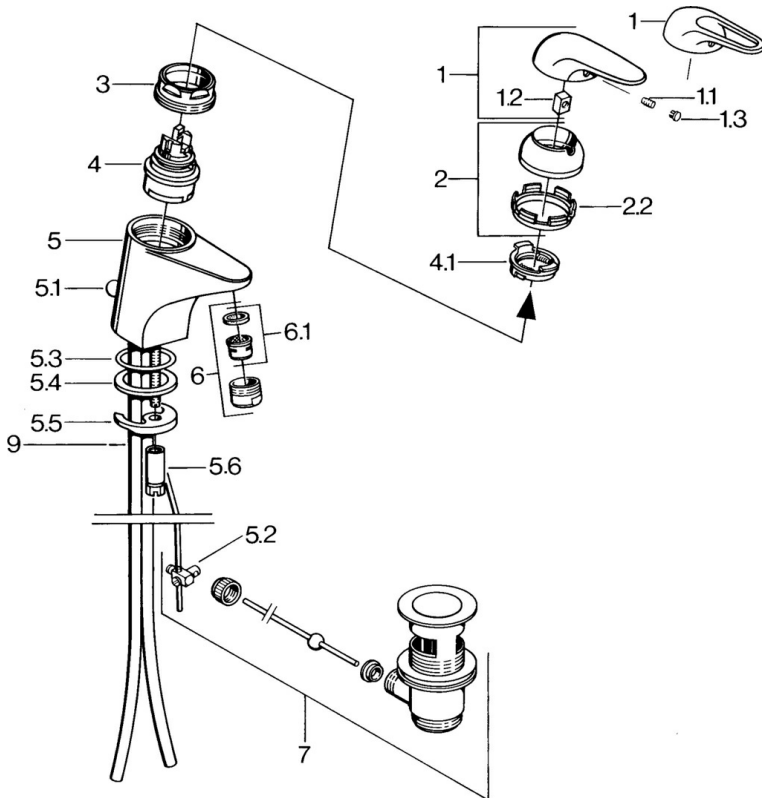

EAN: 4015474636224
static.hansa.com/0709210182

- Washbasin
- Single-lever
- Deck mounted
- White

Technical data

Technical properties

| | |
|------------------|-------------------|
| Hot water supply | max. +80°C |
| Working pressure | 0.5-10 bar |
| Material | Brass |

Spare parts

SP07012100

| | Name | Code |
|-----|-------------------------------------|----------|
| 2 | Covering cap | 59906563 |
| 2.2 | Fixing sleeve | 59906695 |
| 3 | Eye screw, M50x1, SW45 | 59904775 |
| 4 | Cartridge, 4.8 Eco-Top | 59911431 |
| 4 | Cartridge, 4.8 eco | 59904601 |
| 4.1 | Hot water limiter | 59904759 |
| 5.1 | Pop-up operating rod | 59906423 |
| 5.2 | Swivel joint | 59904624 |
| 5.3 | O-ring, 42x3.5 | 59904764 |
| 5.4 | Gasket, 48x33.5x2 | 59902283 |
| 5.5 | Fixing plate | 59904765 |
| 5.6 | Screw, M8x1, SW13 | 59904766 |
| 5.7 | Fixing set | 59910749 |
| 6 | Aerator, M24x1 A White Discontinued | 59905419 |
| 6 | Aerator, M24x1 STD HC A | 59902366 |
| 6.1 | Aerator, M22/24 A | 59902081 |
| 7 | Pop-up waste | 59904620 |
| 7.1 | Cartridge, 4.8 Eco-Top | 59911431 |
| 9 | Pipe Discontinued | 59911064 |