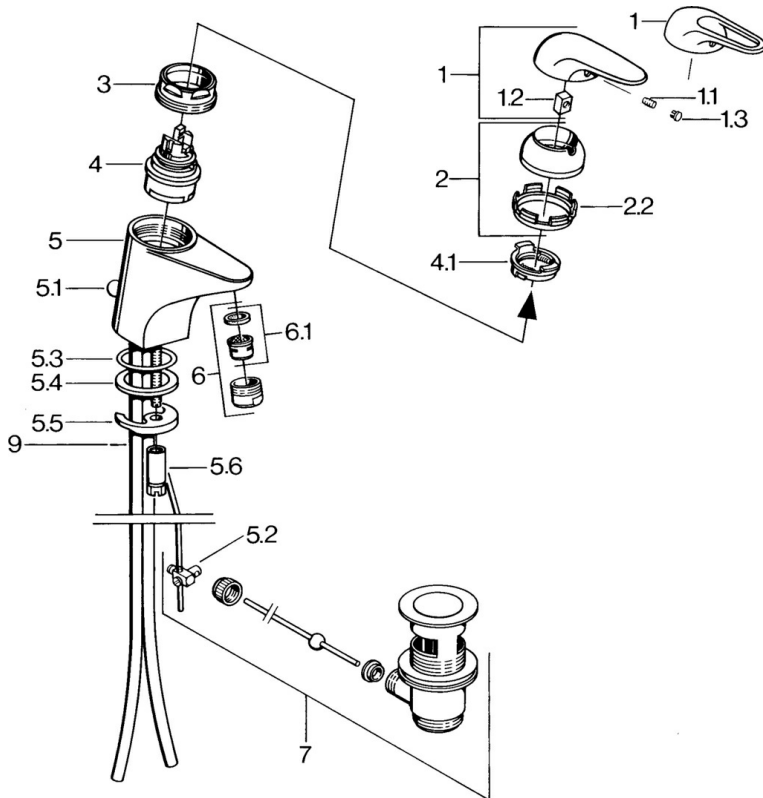

EAN: 4015474636200  
[static.hansa.com/07092101](http://static.hansa.com/07092101)

- Washbasin
- Single-lever
- Deck mounted
- Chrome

### Technical properties

Hot water supply	<b>max. +80°C</b>
Working pressure	<b>0.5-10 bar</b>
Material	<b>Brass</b>

## Spare parts

### SP07012100

	Name	Code
2	Covering cap	59906563
2.2	Fixing sleeve	59906695
3	Eye screw, M50x1, SW45	59904775
4	Cartridge, 4.8 Eco-Top	59911431
4	Cartridge, 4.8 eco	59904601
4.1	Hot water limiter	59904759
5.1	Pop-up operating rod	59906423
5.2	Swivel joint	59904624
5.3	O-ring, 42x3.5	59904764
5.4	Gasket, 48x33.5x2	59902283
5.5	Fixing plate	59904765
5.6	Screw, M8x1, SW13	59904766
5.7	Fixing set	59910749
6	Aerator, M24x1 A White Discontinued	59905419
6	Aerator, M24x1 STD HC A	59902366
6.1	Aerator, M22/24 A	59902081
7	Pop-up waste	59904620
7.1	Cartridge, 4.8 Eco-Top	59911431
9	Pipe Discontinued	59911064