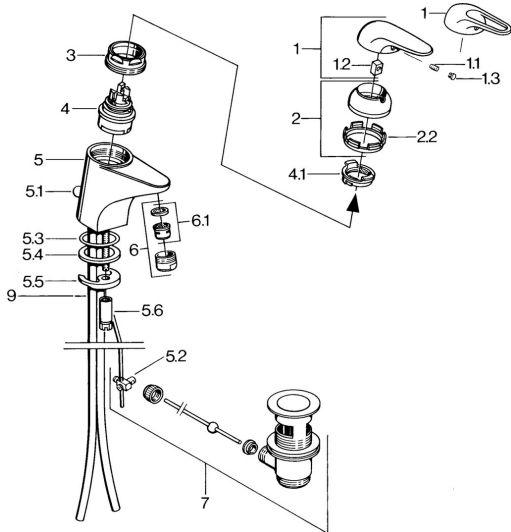

EAN: 4015474636200  
[static.hansa.com/07092101](http://static.hansa.com/07092101)

- Washbasin
- Single-lever
- Deck mounted
- Chrome

### Technical properties

Hot water supply	<b>max. +80°C</b>
Working pressure	<b>0.5-10 bar</b>
Material	<b>Brass</b>

## Spare parts

### SP07012100

	Name	Code
2	Covering cap	59906563
2.2	Fixing sleeve	59906695
3	Eye screw, M50x1, SW45	59904775
4	Cartridge, 4.8 Eco-Top	59911431
4	Cartridge, 4.8 eco	59904601
4.1	Hot water limiter	59904759
5.1	Pop-up operating rod	59906423
5.2	Swivel joint	59904624
5.3	O-ring, 42x3.5	59904764
5.4	Gasket, 48x33.5x2	59902283
5.5	Fixing plate	59904765
5.6	Screw, M8x1, SW13	59904766
5.7	Fixing set	59910749
6	Aerator, M24x1 A White Discontinued	59905419
6	Aerator, M24x1 STD HC A	59902366
6.1	Aerator, M22/24 A	59902081
7	Pop-up waste	59904620
7.1	Cartridge, 4.8 Eco-Top	59911431
9	Pipe Discontinued	59911064