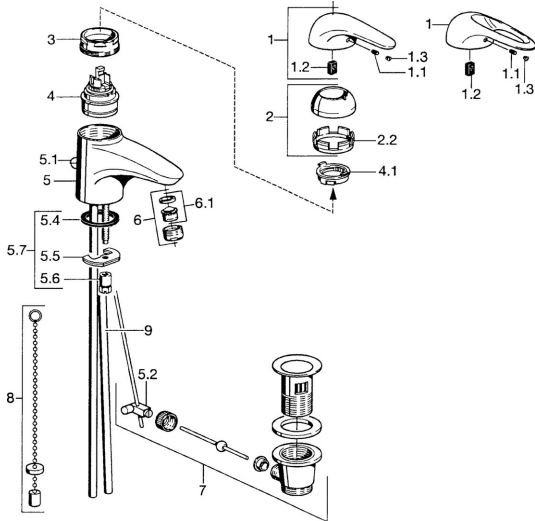

EAN: 4015474677081  
[static.hansa.com/0709210084](http://static.hansa.com/0709210084)

- Washbasin
- Single-lever
- Deck mounted
- Black

### Technical properties

Hot water supply	<b>max. +80°C</b>
Working pressure	<b>0.5-10 bar</b>
Material	<b>Brass</b>

## Spare parts

### SP07092100

	Name	Code
2	Covering cap	59906563
2.2	Fixing sleeve	59906695
3	Eye screw, M50x1, SW45	59904775
4	Cartridge, 4.8 eco	59904601
4.1	Hot water limiter	59904759
5.1	Pop-up operating rod	59906423
5.2	Swivel joint	59904624
5.3	O-ring, 42x3.5	59904764
5.4	Gasket, 48x33.5x2	59902283
5.5	Fixing plate	59904765
5.6	Screw, M8x1, SW13	59904766
5.7	Fixing set	59910749
6	Aerator, M24x1 STD HC A	59902366
6	Aerator, M24x1 A White Discontinued	59905419
6.1	Aerator, M22/24 A	59902081
7	Pop-up waste	59904620
8	Washer with chain holder	59902219
9	Pipe Discontinued	59911064