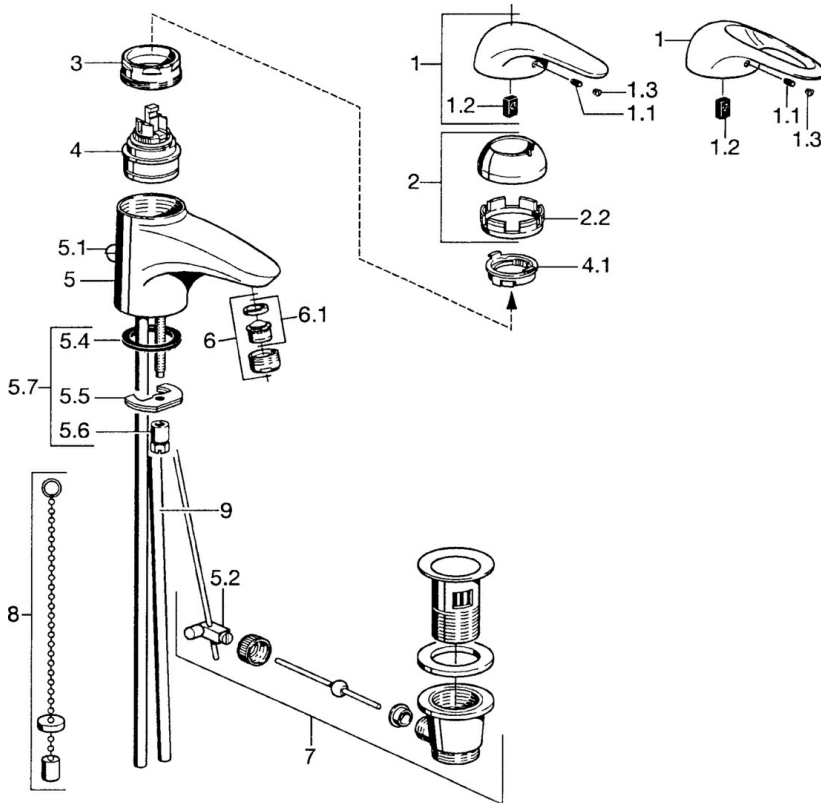

EAN: 4015474677081  
[static.hansa.com/0709210084](http://static.hansa.com/0709210084)

- Washbasin
- Single-lever
- Deck mounted
- Black

### Technical properties

Hot water supply	<b>max. +80°C</b>
Working pressure	<b>0.5-10 bar</b>
Material	<b>Brass</b>

## Spare parts

### SP07092100

	Name	Code
2	Covering cap	59906563
2.2	Fixing sleeve	59906695
3	Eye screw, M50x1, SW45	59904775
4	Cartridge, 4.8 eco	59904601
4.1	Hot water limiter	59904759
5.1	Pop-up operating rod	59906423
5.2	Swivel joint	59904624
5.3	O-ring, 42x3.5	59904764
5.4	Gasket, 48x33.5x2	59902283
5.5	Fixing plate	59904765
5.6	Screw, M8x1, SW13	59904766
5.7	Fixing set	59910749
6	Aerator, M24x1 STD HC A	59902366
6	Aerator, M24x1 A White Discontinued	59905419
6.1	Aerator, M22/24 A	59902081
7	Pop-up waste	59904620
8	Washer with chain holder	59902219
9	Pipe Discontinued	59911064