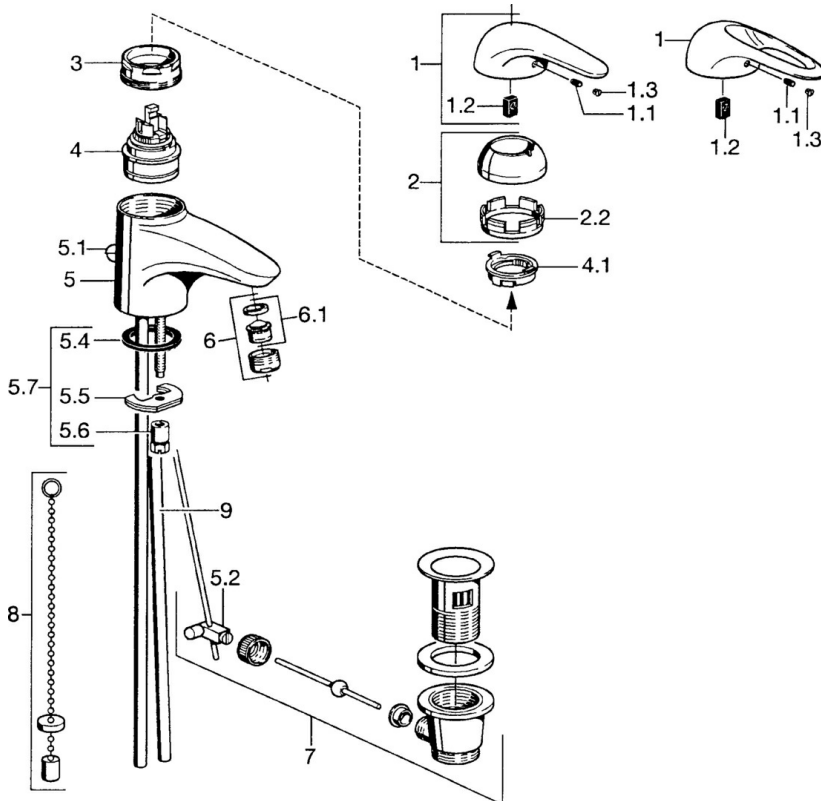

EAN: 4015474677074
static.hansa.com/0709210083

- Washbasin
- Single-lever
- Deck mounted
- Red

Technical data

Technical properties

Hot water supply	max. +80°C
Working pressure	0.5-10 bar
Material	Brass

Spare parts

SP07092100

Name	Code	
2	Covering cap	59906563
2.2	Fixing sleeve	59906695
3	Eye screw, M50x1, SW45	59904775
4	Cartridge, 4.8 eco	59904601
4.1	Hot water limiter	59904759
5.1	Pop-up operating rod	59906423
5.2	Swivel joint	59904624
5.3	O-ring, 42x3.5	59904764
5.4	Gasket, 48x33.5x2	59902283
5.5	Fixing plate	59904765
5.6	Screw, M8x1, SW13	59904766
5.7	Fixing set	59910749
6	Aerator, M24x1 STD HC A	59902366
6	Aerator, M24x1 A White Discontinued	59905419
6.1	Aerator, M22/24 A	59902081
7	Pop-up waste	59904620
8	Washer with chain holder	59902219
9	Pipe Discontinued	59911064