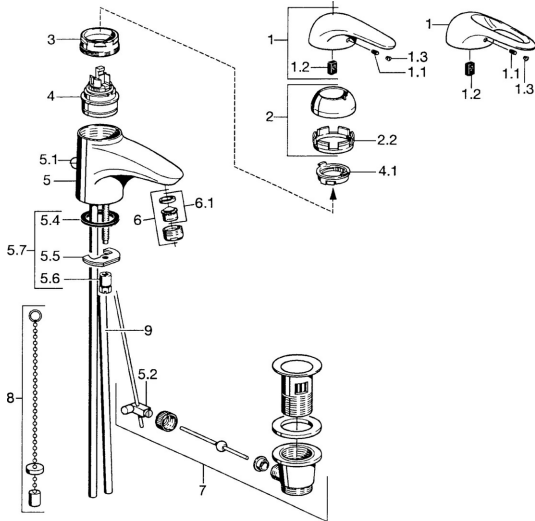

EAN: 4015474677074
static.hansa.com/0709210083

- Washbasin
- Single-lever
- Deck mounted
- Red

Technical data

Technical properties

Hot water supply	max. +80°C
Working pressure	0.5-10 bar
Material	Brass

Spare parts

SP07092100

Name	Code	
2	Covering cap	59906563
2.2	Fixing sleeve	59906695
3	Eye screw, M50x1, SW45	59904775
4	Cartridge, 4.8 eco	59904601
4.1	Hot water limiter	59904759
5.1	Pop-up operating rod	59906423
5.2	Swivel joint	59904624
5.3	O-ring, 42x3.5	59904764
5.4	Gasket, 48x33.5x2	59902283
5.5	Fixing plate	59904765
5.6	Screw, M8x1, SW13	59904766
5.7	Fixing set	59910749
6	Aerator, M24x1 STD HC A	59902366
6	Aerator, M24x1 A White Discontinued	59905419
6.1	Aerator, M22/24 A	59902081
7	Pop-up waste	59904620
8	Washer with chain holder	59902219
9	Pipe Discontinued	59911064