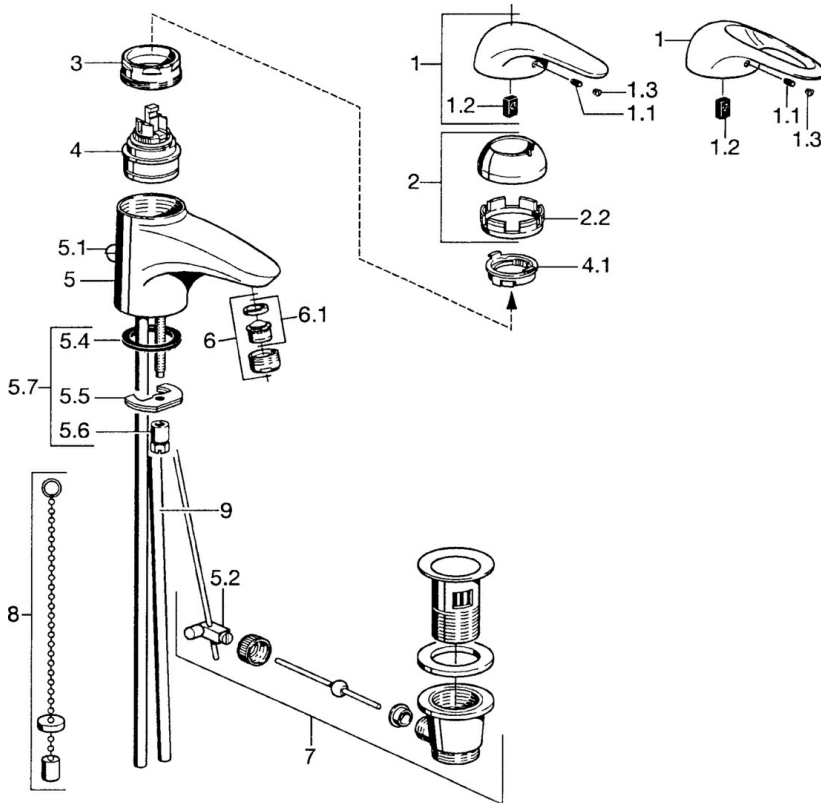

EAN: 4015474677050
static.hansa.com/0709210082

- Washbasin
- Single-lever
- Deck mounted
- White

Technical data

Technical properties

Hot water supply	max. +80°C
Working pressure	0.5-10 bar
Material	Brass

Spare parts

SP07092100

	Name	Code
2	Covering cap	59906563
2.2	Fixing sleeve	59906695
3	Eye screw, M50x1, SW45	59904775
4	Cartridge, 4.8 eco	59904601
4.1	Hot water limiter	59904759
5.1	Pop-up operating rod	59906423
5.2	Swivel joint	59904624
5.3	O-ring, 42x3.5	59904764
5.4	Gasket, 48x33.5x2	59902283
5.5	Fixing plate	59904765
5.6	Screw, M8x1, SW13	59904766
5.7	Fixing set	59910749
6	Aerator, M24x1 STD HC A	59902366
6	Aerator, M24x1 A White Discontinued	59905419
6.1	Aerator, M22/24 A	59902081
7	Pop-up waste	59904620
8	Washer with chain holder	59902219
9	Pipe Discontinued	59911064