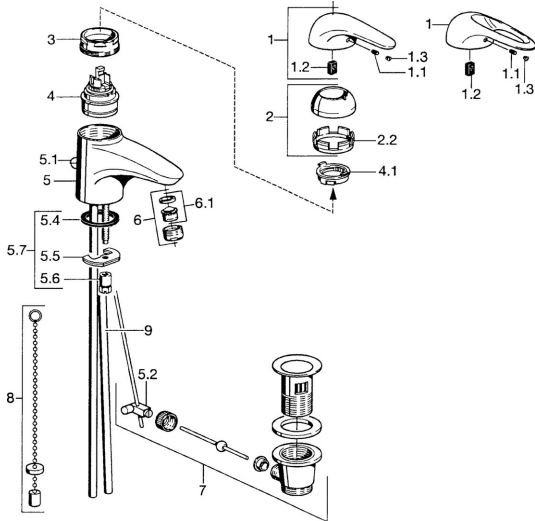

EAN: 4015474677050
static.hansa.com/0709210082

- Washbasin
- Single-lever
- Deck mounted
- White

Technical data

Technical properties

Hot water supply	max. +80°C
Working pressure	0.5-10 bar
Material	Brass

Spare parts

SP07092100

	Name	Code
2	Covering cap	59906563
2.2	Fixing sleeve	59906695
3	Eye screw, M50x1, SW45	59904775
4	Cartridge, 4.8 eco	59904601
4.1	Hot water limiter	59904759
5.1	Pop-up operating rod	59906423
5.2	Swivel joint	59904624
5.3	O-ring, 42x3.5	59904764
5.4	Gasket, 48x33.5x2	59902283
5.5	Fixing plate	59904765
5.6	Screw, M8x1, SW13	59904766
5.7	Fixing set	59910749
6	Aerator, M24x1 STD HC A	59902366
6	Aerator, M24x1 A White Discontinued	59905419
6.1	Aerator, M22/24 A	59902081
7	Pop-up waste	59904620
8	Washer with chain holder	59902219
9	Pipe Discontinued	59911064