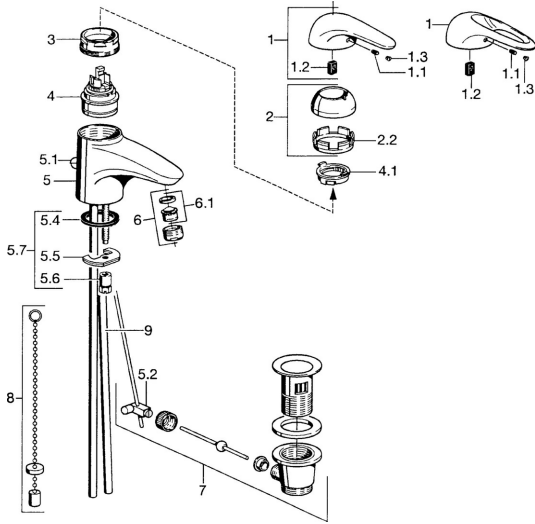

EAN: 4015474677043  
[static.hansa.com/07092100](http://static.hansa.com/07092100)

- Washbasin
- Single-lever
- Deck mounted
- Chrome

### Technical properties

Hot water supply	<b>max. +80°C</b>
Working pressure	<b>0.5-10 bar</b>
Material	<b>Brass</b>

## Spare parts

### SP07092100

Name	Code	
2	Covering cap	59906563
2.2	Fixing sleeve	59906695
3	Eye screw, M50x1, SW45	59904775
4	Cartridge, 4.8 eco	59904601
4.1	Hot water limiter	59904759
5.1	Pop-up operating rod	59906423
5.2	Swivel joint	59904624
5.3	O-ring, 42x3.5	59904764
5.4	Gasket, 48x33.5x2	59902283
5.5	Fixing plate	59904765
5.6	Screw, M8x1, SW13	59904766
5.7	Fixing set	59910749
6	Aerator, M24x1 STD HC A	59902366
6	Aerator, M24x1 A White Discontinued	59905419
6.1	Aerator, M22/24 A	59902081
7	Pop-up waste	59904620
8	Washer with chain holder	59902219
9	Pipe Discontinued	59911064