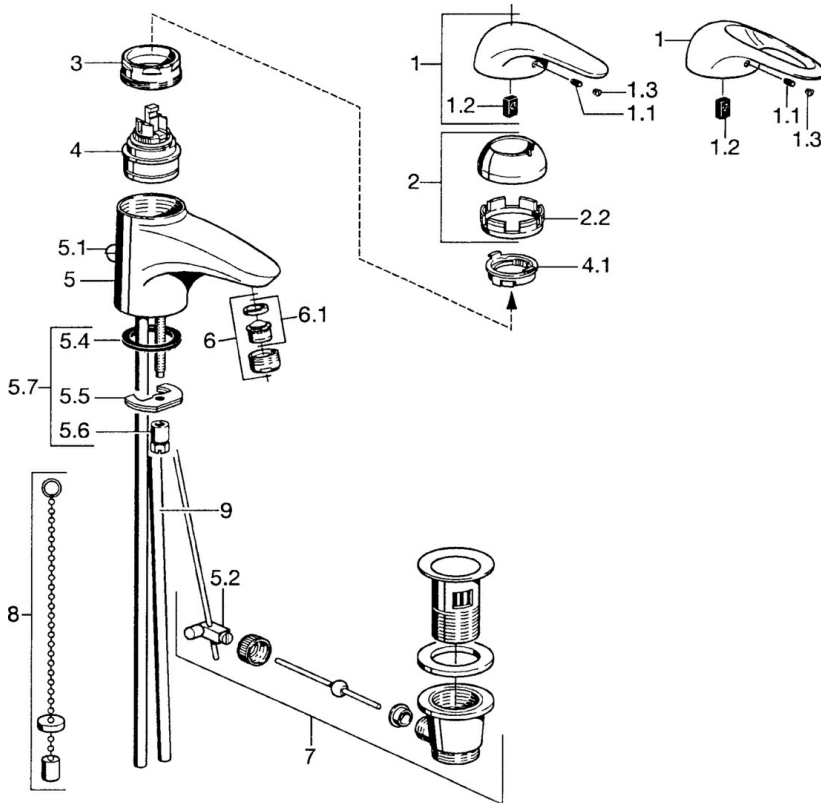

EAN: 4015474677043  
[static.hansa.com/07092100](http://static.hansa.com/07092100)

- Washbasin
- Single-lever
- Deck mounted
- Chrome

### Technical properties

Hot water supply	<b>max. +80°C</b>
Working pressure	<b>0.5-10 bar</b>
Material	<b>Brass</b>

## Spare parts

### SP07092100

Name	Code	
2	Covering cap	59906563
2.2	Fixing sleeve	59906695
3	Eye screw, M50x1, SW45	59904775
4	Cartridge, 4.8 eco	59904601
4.1	Hot water limiter	59904759
5.1	Pop-up operating rod	59906423
5.2	Swivel joint	59904624
5.3	O-ring, 42x3.5	59904764
5.4	Gasket, 48x33.5x2	59902283
5.5	Fixing plate	59904765
5.6	Screw, M8x1, SW13	59904766
5.7	Fixing set	59910749
6	Aerator, M24x1 STD HC A	59902366
6	Aerator, M24x1 A White Discontinued	59905419
6.1	Aerator, M22/24 A	59902081
7	Pop-up waste	59904620
8	Washer with chain holder	59902219
9	Pipe Discontinued	59911064