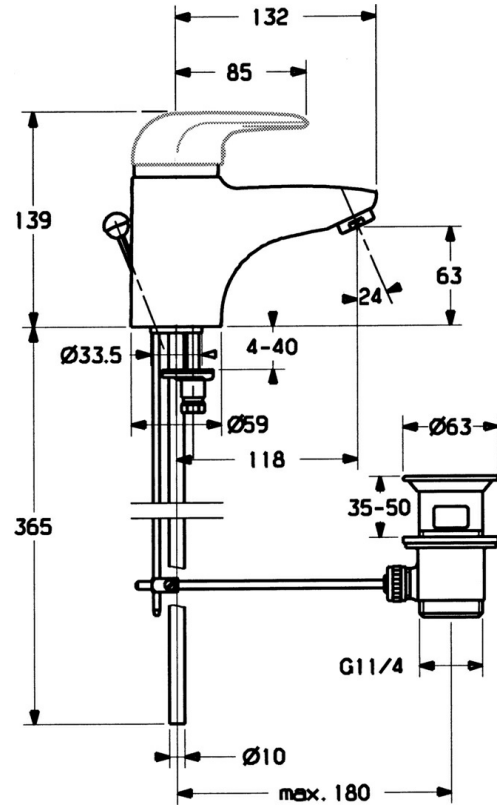

EAN: 4015474015784
static.hansa.com/0708210082

- Bidet
- Single-lever
- Deck mounted
- White
- Without operation lever

Technical data

Technical properties

Hot water supply	max. +80°C
Working pressure	0.5-10 bar
Material	Brass

Spare parts

SP07092100

	Name	Code
2	Covering cap	59906563
2.2	Fixing sleeve	59906695
3	Eye screw, M50x1, SW45	59904775
4	Cartridge, 4.8 eco	59904601
4.1	Hot water limiter	59904759
5.1	Pop-up operating rod	59906423
5.2	Swivel joint	59904624
5.3	O-ring, 42x3.5	59904764
5.4	Gasket, 48x33.5x2	59902283
5.5	Fixing plate	59904765
5.6	Screw, M8x1, SW13	59904766
5.7	Fixing set	59910749
6	Aerator, M24x1 STD HC A	59902366
6	Aerator, M24x1 A White Discontinued	59905419
6.1	Aerator, M22/24 A	59902081
7	Pop-up waste	59904620
8	Washer with chain holder	59902219
9	Pipe Discontinued	59911064