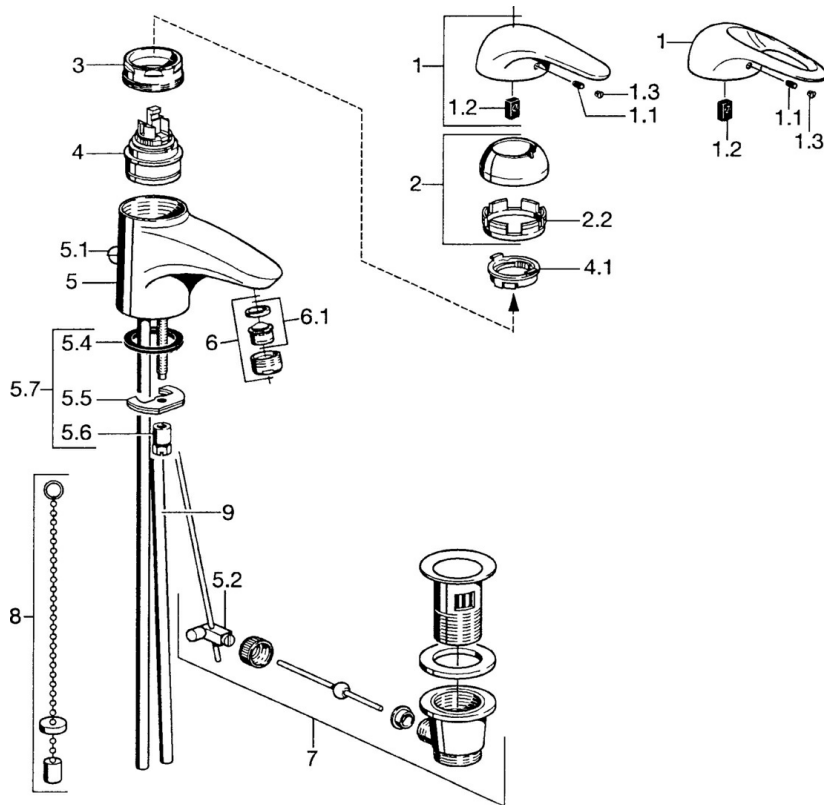

EAN: 4015474015784
static.hansa.com/0708210082

- Bidet
- Single-lever
- Deck mounted
- White
- Without operation lever

Technical data

Technical properties

Hot water supply	max. +80°C
Working pressure	0.5-10 bar
Material	Brass

Spare parts

SP07092100

	Name	Code
2	Covering cap	59906563
2.2	Fixing sleeve	59906695
3	Eye screw, M50x1, SW45	59904775
4	Cartridge, 4.8 eco	59904601
4.1	Hot water limiter	59904759
5.1	Pop-up operating rod	59906423
5.2	Swivel joint	59904624
5.3	O-ring, 42x3.5	59904764
5.4	Gasket, 48x33.5x2	59902283
5.5	Fixing plate	59904765
5.6	Screw, M8x1, SW13	59904766
5.7	Fixing set	59910749
6	Aerator, M24x1 STD HC A	59902366
6	Aerator, M24x1 A White Discontinued	59905419
6.1	Aerator, M22/24 A	59902081
7	Pop-up waste	59904620
8	Washer with chain holder	59902219
9	Pipe Discontinued	59911064