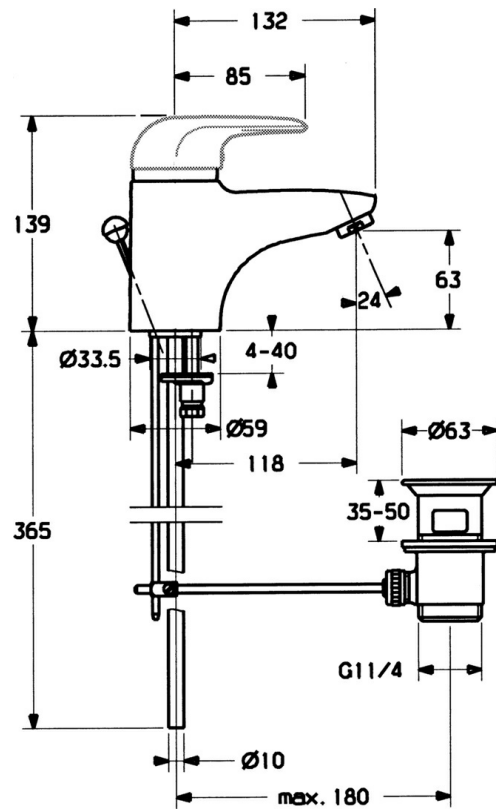

EAN: 4015474015760
static.hansa.com/07082100

- Bidet
- Single-lever
- Deck mounted
- Chrome
- Without operation lever

Technical data

Technical properties

Hot water supply	max. +80°C
Working pressure	0.5-10 bar
Material	Brass

Spare parts

SP07092100

	Name	Code
2	Covering cap	59906563
2.2	Fixing sleeve	59906695
3	Eye screw, M50x1, SW45	59904775
4	Cartridge, 4.8 eco	59904601
4.1	Hot water limiter	59904759
5.1	Pop-up operating rod	59906423
5.2	Swivel joint	59904624
5.3	O-ring, 42x3.5	59904764
5.4	Gasket, 48x33.5x2	59902283
5.5	Fixing plate	59904765
5.6	Screw, M8x1, SW13	59904766
5.7	Fixing set	59910749
6	Aerator, M24x1 STD HC A	59902366
6	Aerator, M24x1 A White Discontinued	59905419
6.1	Aerator, M22/24 A	59902081
7	Pop-up waste	59904620
8	Washer with chain holder	59902219
9	Pipe Discontinued	59911064