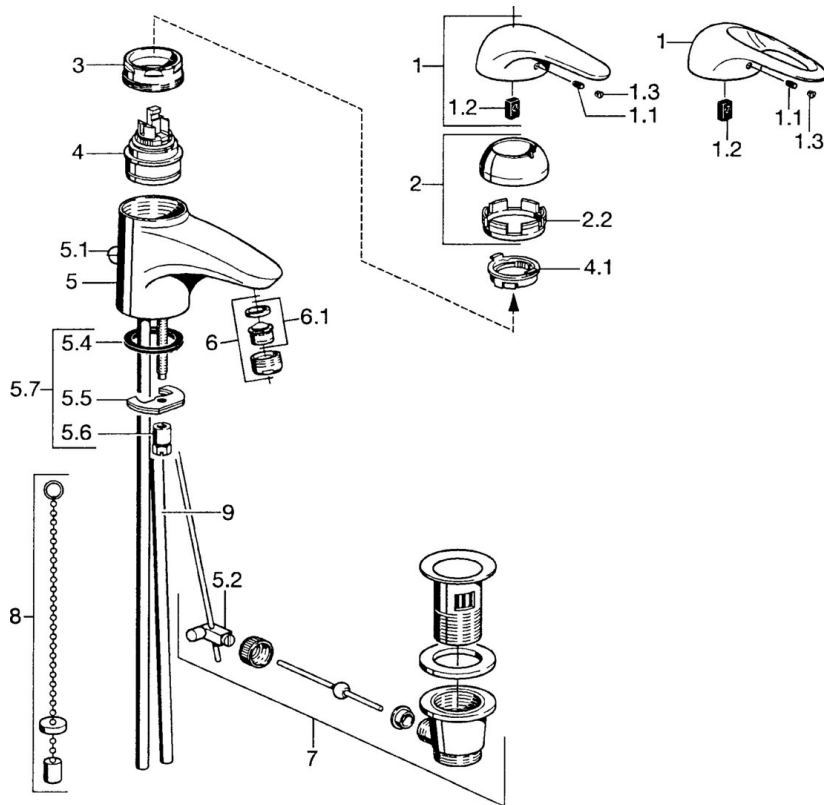

EAN: 4015474015760
static.hansa.com/07082100

- Bidet
- Single-lever
- Deck mounted
- Chrome
- Without operation lever

Technical data

Technical properties

Hot water supply	max. +80°C
Working pressure	0.5-10 bar
Material	Brass

Spare parts

SP07092100

	Name	Code
2	Covering cap	59906563
2.2	Fixing sleeve	59906695
3	Eye screw, M50x1, SW45	59904775
4	Cartridge, 4.8 eco	59904601
4.1	Hot water limiter	59904759
5.1	Pop-up operating rod	59906423
5.2	Swivel joint	59904624
5.3	O-ring, 42x3.5	59904764
5.4	Gasket, 48x33.5x2	59902283
5.5	Fixing plate	59904765
5.6	Screw, M8x1, SW13	59904766
5.7	Fixing set	59910749
6	Aerator, M24x1 STD HC A	59902366
6	Aerator, M24x1 A White Discontinued	59905419
6.1	Aerator, M22/24 A	59902081
7	Pop-up waste	59904620
8	Washer with chain holder	59902219
9	Pipe Discontinued	59911064