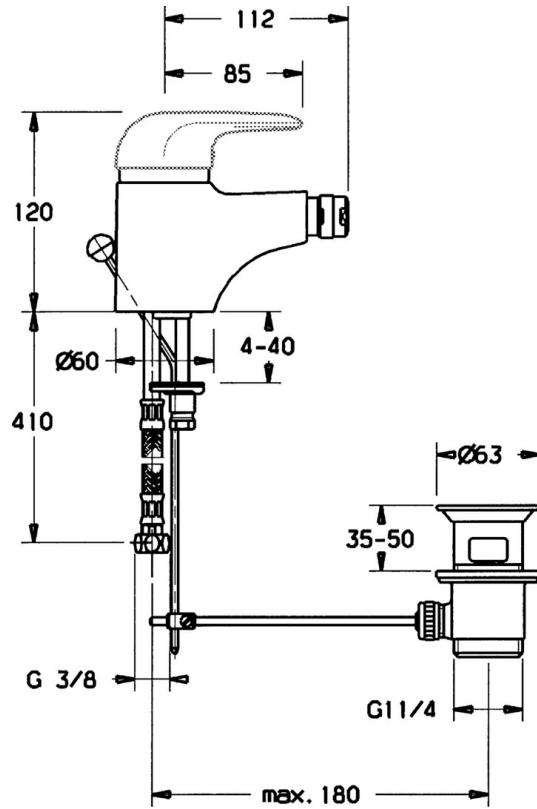

EAN: 4015474016668
static.hansa.com/0706320082

- Bidet
- Single-lever
- Deck mounted
- White
- Without operation lever

Technical data

Technical properties

Hot water supply	max. +80°C
Working pressure	0.5-10 bar
Material	Brass

Spare parts

SP07063200

Name	Code	
2	Covering cap	59906563
2.2	Fixing sleeve	59906695
3	Eye screw, M50x1, SW45	59904775
4	Cartridge, 4.8 eco	59904601
4.1	Hot water limiter	59904759
5.2	Swivel joint	59904624
5.4	Gasket, 37x48x3.5	59911422
5.5	Fixing plate	59904765
5.6	Screw, M8x1, SW13	59904766
5.7	Fixing set	59910749
6	Aerator, M24x1 STD HC A	59902366
6	Aerator, M24x1 A White Discontinued	59905419
6.1	Aerator, M22/24 A	59902081
6.2	Ball joint for bidet faucet, M24x1	59904920
7	Pop-up waste	59904620
8	Washer with chain holder	59902219
10	Hose Discontinued	59912104