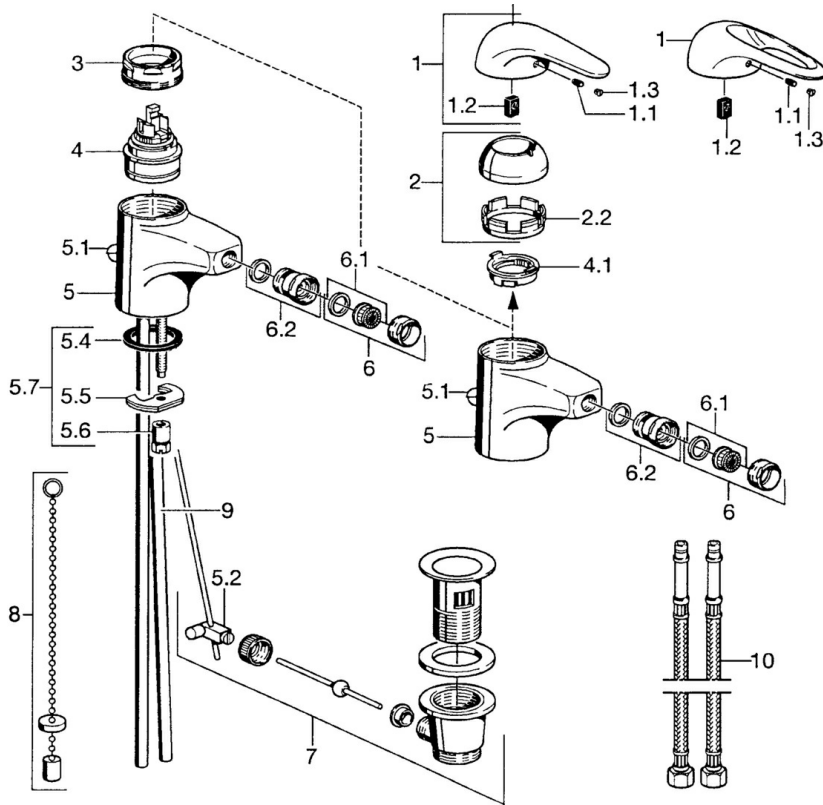

EAN: 4015474016668
static.hansa.com/0706320082

- Bidet
- Single-lever
- Deck mounted
- White
- Without operation lever

Technical data

Technical properties

Hot water supply	max. +80°C
Working pressure	0.5-10 bar
Material	Brass

Spare parts

SP07063200

Name	Code	
2	Covering cap	59906563
2.2	Fixing sleeve	59906695
3	Eye screw, M50x1, SW45	59904775
4	Cartridge, 4.8 eco	59904601
4.1	Hot water limiter	59904759
5.2	Swivel joint	59904624
5.4	Gasket, 37x48x3.5	59911422
5.5	Fixing plate	59904765
5.6	Screw, M8x1, SW13	59904766
5.7	Fixing set	59910749
6	Aerator, M24x1 STD HC A	59902366
6	Aerator, M24x1 A White Discontinued	59905419
6.1	Aerator, M22/24 A	59902081
6.2	Ball joint for bidet faucet, M24x1	59904920
7	Pop-up waste	59904620
8	Washer with chain holder	59902219
10	Hose Discontinued	59912104