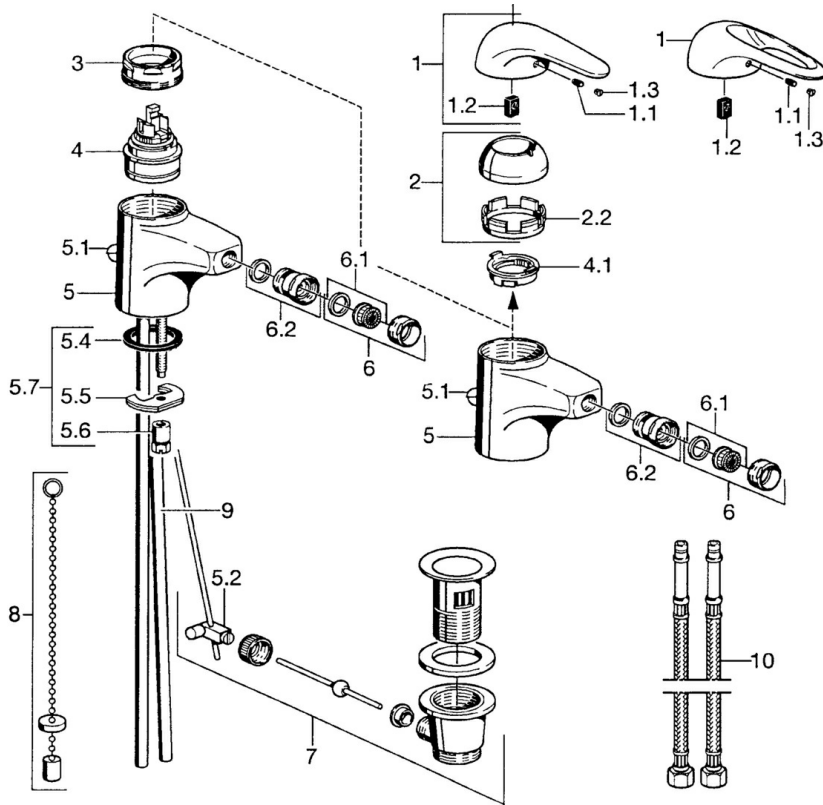

EAN: 4015474016644
static.hansa.com/07063200

- Bidet
- Single-lever
- Deck mounted
- Chrome
- Without operation lever

Technical data

Technical properties

Hot water supply	max. +80°C
Working pressure	0.5-10 bar
Material	Brass

Spare parts

SP07063200

	Name	Code
2	Covering cap	59906563
2.2	Fixing sleeve	59906695
3	Eye screw, M50x1, SW45	59904775
4	Cartridge, 4.8 eco	59904601
4.1	Hot water limiter	59904759
5.2	Swivel joint	59904624
5.4	Gasket, 37x48x3.5	59911422
5.5	Fixing plate	59904765
5.6	Screw, M8x1, SW13	59904766
5.7	Fixing set	59910749
6	Aerator, M24x1 STD HC A	59902366
6	Aerator, M24x1 A White Discontinued	59905419
6.1	Aerator, M22/24 A	59902081
6.2	Ball joint for bidet faucet, M24x1	59904920
7	Pop-up waste	59904620
8	Washer with chain holder	59902219
10	Hose Discontinued	59912104