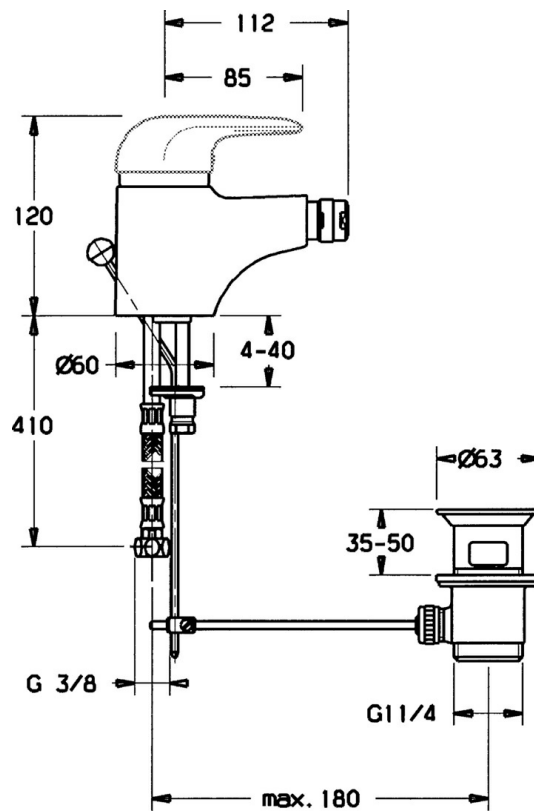

EAN: 4015474016644
static.hansa.com/07063200

- Bidet
- Single-lever
- Deck mounted
- Chrome
- Without operation lever

Technical data

Technical properties

Hot water supply	max. +80°C
Working pressure	0.5-10 bar
Material	Brass

Spare parts

SP07063200

	Name	Code
2	Covering cap	59906563
2.2	Fixing sleeve	59906695
3	Eye screw, M50x1, SW45	59904775
4	Cartridge, 4.8 eco	59904601
4.1	Hot water limiter	59904759
5.2	Swivel joint	59904624
5.4	Gasket, 37x48x3.5	59911422
5.5	Fixing plate	59904765
5.6	Screw, M8x1, SW13	59904766
5.7	Fixing set	59910749
6	Aerator, M24x1 STD HC A	59902366
6	Aerator, M24x1 A White Discontinued	59905419
6.1	Aerator, M22/24 A	59902081
6.2	Ball joint for bidet faucet, M24x1	59904920
7	Pop-up waste	59904620
8	Washer with chain holder	59902219
10	Hose Discontinued	59912104