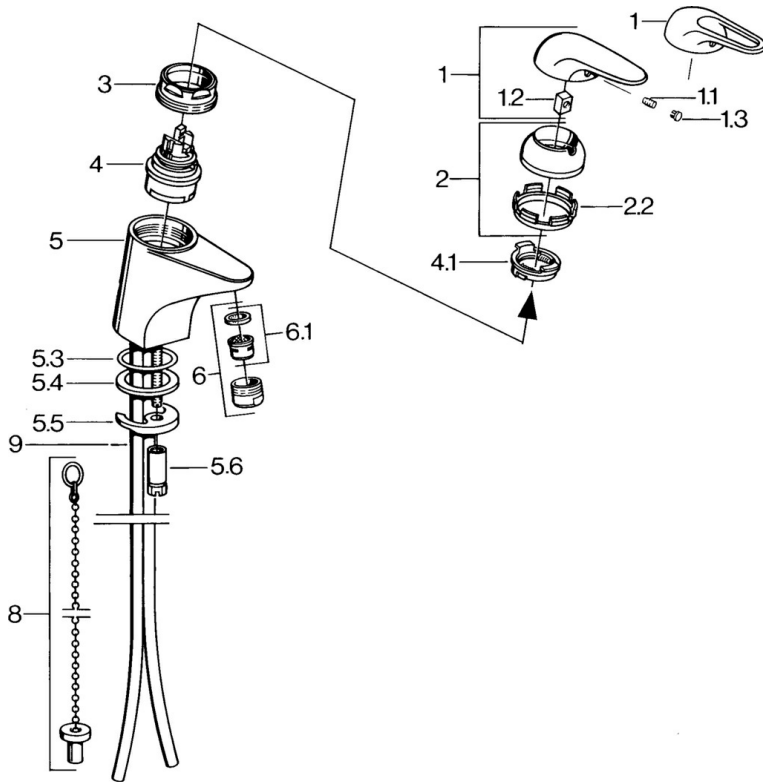

EAN: 4015474015883
static.hansa.com/07052190

- Washbasin
- Single-lever
- Deck mounted
- Chrome
- Fixed spout
- Without operation lever

Technical data

Technical properties

Hot water supply	max. +80°C
Working pressure	0.5-10 bar
Material	Brass

Spare parts

SP07272101

	Name	Code
1.1	Screw, M5x8, SW2.5	59904755
1.2	Bushing	59904778
1.3	Plug, hot/cold	59906705
2	Covering cap	59906563
2.2	Fixing sleeve	59906695
3	Eye screw, M50x1, SW45	59904775
4	Cartridge, 4.8 eco	59904601
4.1	Hot water limiter	59904759
5.1	Pop-up operating rod	59906423
5.2	Swivel joint	59904624
5.3	O-ring, 42x3.5	59904764
5.4	Gasket, 48x33.5x2	59902283
5.5	Fixing plate	59904765
5.6	Screw, M8x1, SW13	59904766
5.7	Fixing set	59910749
6	Aerator, M24x1 STD HC A	59902366
6	Aerator, M24x1 A White Discontinued	59905419
6.1	Aerator, M22/24 A	59902081
6.2	Ball joint for bidet faucet	59910952
7	Pop-up waste	59904620
8	Washer with chain holder	59902219
9	Pipe Discontinued	59911064