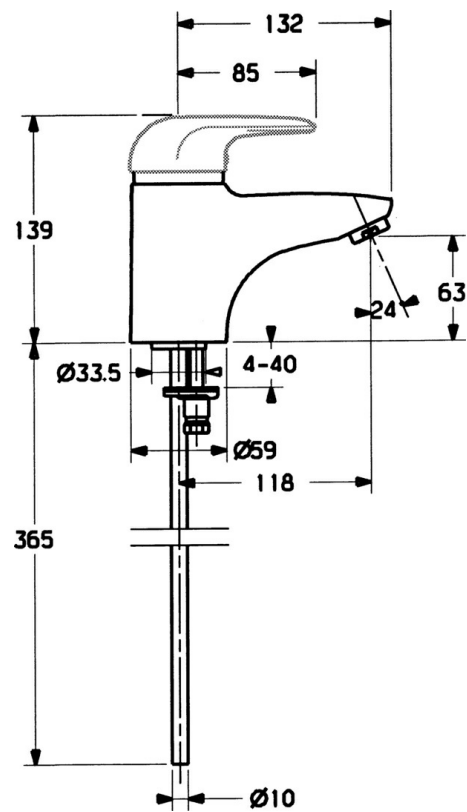

EAN: 4015474015883
static.hansa.com/07052190

- Washbasin
- Single-lever
- Deck mounted
- Chrome
- Fixed spout
- Without operation lever

Technical data

Technical properties

Hot water supply	max. +80°C
Working pressure	0.5-10 bar
Material	Brass

Spare parts

SP07272101

	Name	Code
1.1	Screw, M5x8, SW2.5	59904755
1.2	Bushing	59904778
1.3	Plug, hot/cold	59906705
2	Covering cap	59906563
2.2	Fixing sleeve	59906695
3	Eye screw, M50x1, SW45	59904775
4	Cartridge, 4.8 eco	59904601
4.1	Hot water limiter	59904759
5.1	Pop-up operating rod	59906423
5.2	Swivel joint	59904624
5.3	O-ring, 42x3.5	59904764
5.4	Gasket, 48x33.5x2	59902283
5.5	Fixing plate	59904765
5.6	Screw, M8x1, SW13	59904766
5.7	Fixing set	59910749
6	Aerator, M24x1 STD HC A	59902366
6	Aerator, M24x1 A White Discontinued	59905419
6.1	Aerator, M22/24 A	59902081
6.2	Ball joint for bidet faucet	59910952
7	Pop-up waste	59904620
8	Washer with chain holder	59902219
9	Pipe Discontinued	59911064