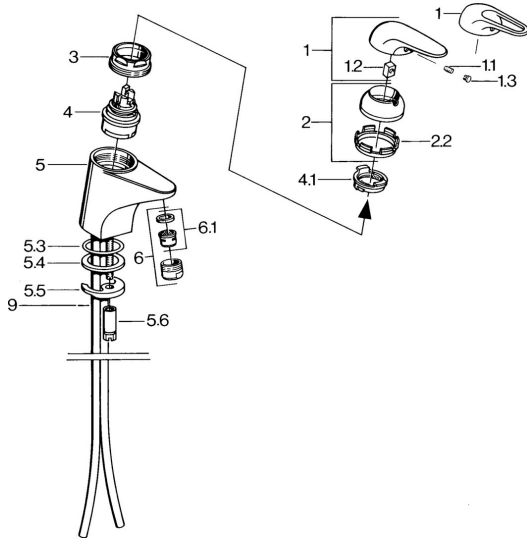

EAN: 4015474678552
static.hansa.com/07042191

- Washbasin
- Single-lever
- Deck mounted
- Chrome

Technical data

Technical properties

Hot water supply	max. +80°C
Working pressure	0.5-10 bar
Material	Brass

Spare parts

SP07012100

	Name	Code
2	Covering cap	59906563
2.2	Fixing sleeve	59906695
3	Eye screw, M50x1, SW45	59904775
4	Cartridge, 4.8 Eco-Top	59911431
4	Cartridge, 4.8 eco	59904601
4.1	Hot water limiter	59904759
5.1	Pop-up operating rod	59906423
5.2	Swivel joint	59904624
5.3	O-ring, 42x3.5	59904764
5.4	Gasket, 48x33.5x2	59902283
5.5	Fixing plate	59904765
5.6	Screw, M8x1, SW13	59904766
5.7	Fixing set	59910749
6	Aerator, M24x1 A White Discontinued	59905419
6	Aerator, M24x1 STD HC A	59902366
6.1	Aerator, M22/24 A	59902081
7	Pop-up waste	59904620
7.1	Cartridge, 4.8 Eco-Top	59911431
9	Pipe Discontinued	59911064