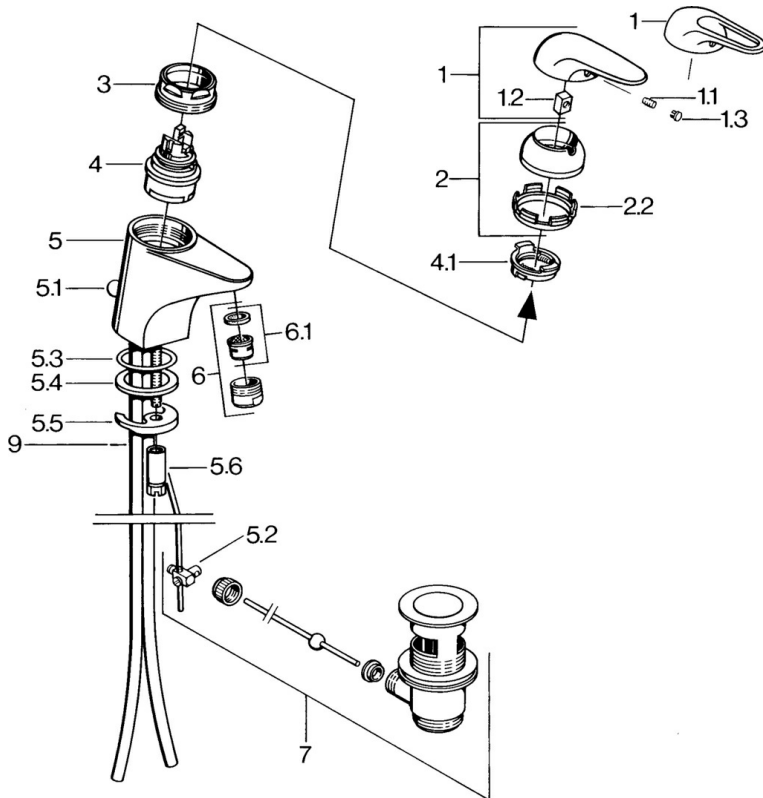

EAN: 4015474678552
static.hansa.com/07042191

- Washbasin
- Single-lever
- Deck mounted
- Chrome

Technical data

Technical properties

Hot water supply	max. +80°C
Working pressure	0.5-10 bar
Material	Brass

Spare parts

SP07012100

	Name	Code
2	Covering cap	59906563
2.2	Fixing sleeve	59906695
3	Eye screw, M50x1, SW45	59904775
4	Cartridge, 4.8 Eco-Top	59911431
4	Cartridge, 4.8 eco	59904601
4.1	Hot water limiter	59904759
5.1	Pop-up operating rod	59906423
5.2	Swivel joint	59904624
5.3	O-ring, 42x3.5	59904764
5.4	Gasket, 48x33.5x2	59902283
5.5	Fixing plate	59904765
5.6	Screw, M8x1, SW13	59904766
5.7	Fixing set	59910749
6	Aerator, M24x1 A White Discontinued	59905419
6	Aerator, M24x1 STD HC A	59902366
6.1	Aerator, M22/24 A	59902081
7	Pop-up waste	59904620
7.1	Cartridge, 4.8 Eco-Top	59911431
9	Pipe Discontinued	59911064